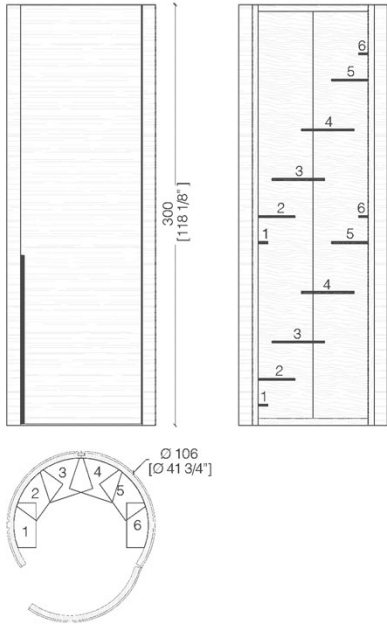

The unique rounded surface with decor carving underlines the extreme ability of our craftsmen.

This unit offers the possibility to elude and overcome the bonds demanded by the industrial production.

Kylindros Show is fitted with a 12-shelves placed in spiral form.

Kylindros is made up of 3 pieces all high long for a surprising effect.

The small shelves can be used to display different objects in a unique cabinet.

KY 171
Kylindro Show

KY 172 *
Kylindro Golf

* Includes golf club rack