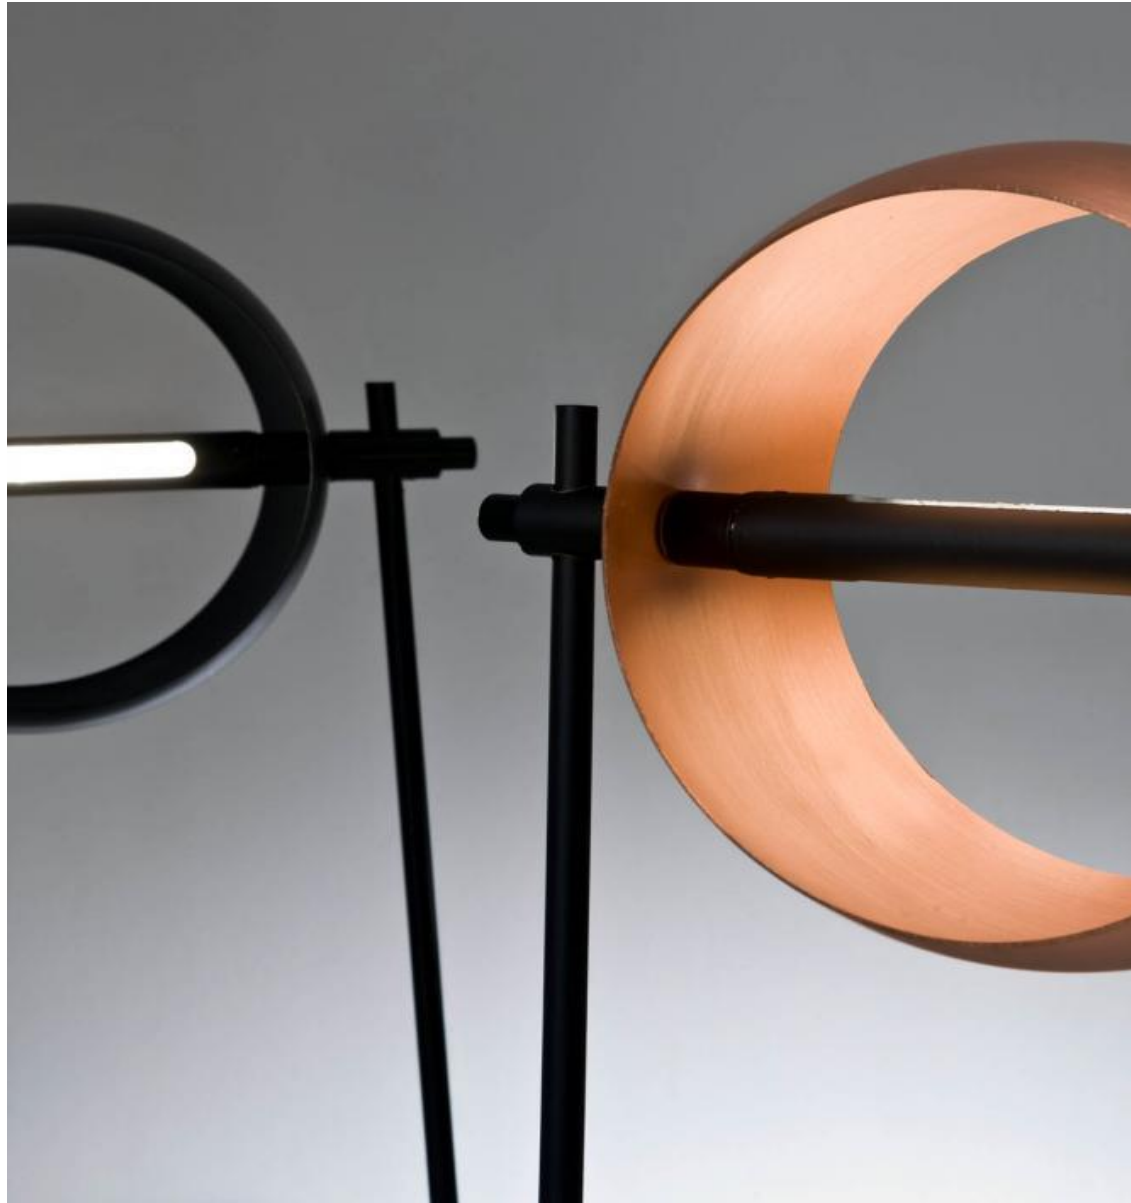

# MATERIA COLLECTION

LUXURY DECOR & BESPOKE SOLUTIONS

GLOBE DA TAVOLO LAMP

---

LAURAMERONI  
design ■ collection

Globe da Tavolo made up of a single metal piece, without weld joints, reminds us of a sphere whose precious surface produces an unusual and extremely refined effect.

Globe da Tavolo has an adjustable lampshade and a central LED light to adapt to different needs.

Table lamp with central LED strip and adjustable lampshade available in satin copper, black iron “Cenere” or in satin copper inside and black lacquered outside.

**MATERIA** COLLECTION

LUXURY DECOR & BESPOKE SOLUTIONS

**Globe da Tavolo EC80**

**LIGHTING INCLUDED**

Type: LED strip  
 Model: R1020/301420-WW – 204 led/m – 25W/m 1840 lumen/m  
 Power: 9W                      Lumen: 650  
 Color: Warm White            Temperature: 3000K                      Cri: >80