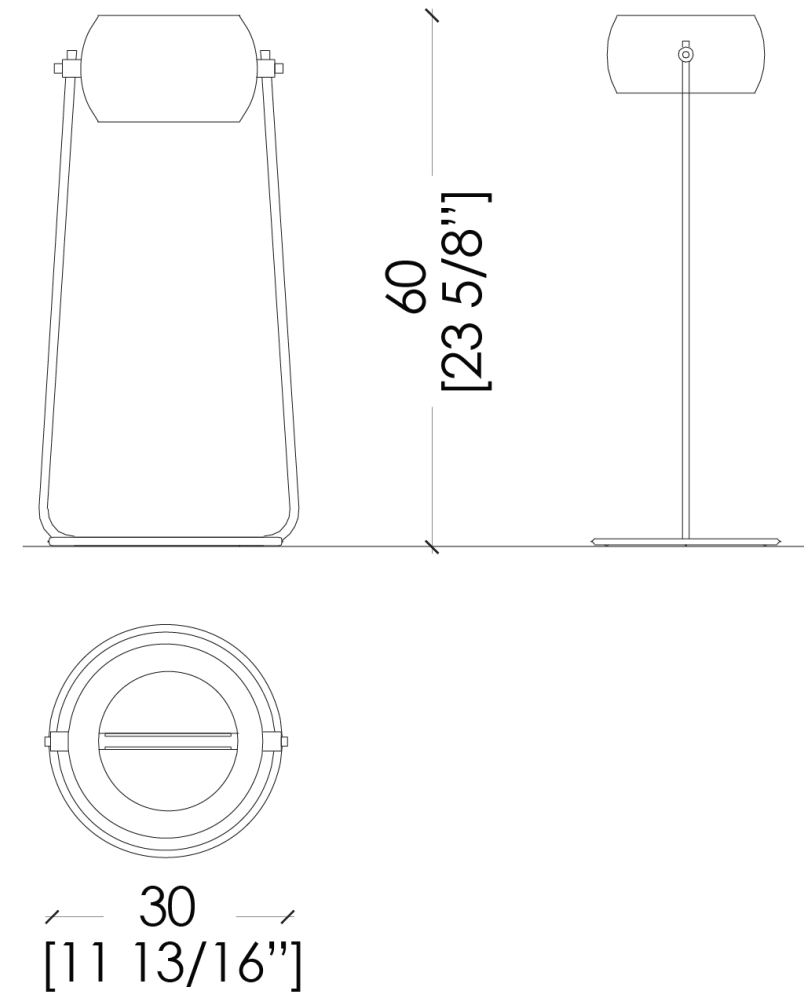

Globe da Tavolo has an adjustable lampshade and a central LED light to adapt to different needs.

Table lamp with central LED strip and adjustable lampshade available in satin copper, black iron “Cenere” or in satin copper inside and black lacquered outside.

**MATERIA** COLLECTION

LUXURY DECOR & BESPOKE SOLUTIONS

**Globe da Tavolo EC80**

**LIGHTING INCLUDED**

Type: LED strip  
 Model: R1020/301420-WW – 204 led/m – 25W/m 1840 lumen/m  
 Power: 9W                      Lumen: 650  
 Color: Warm White            Temperature: 3000K                      Cri: >80