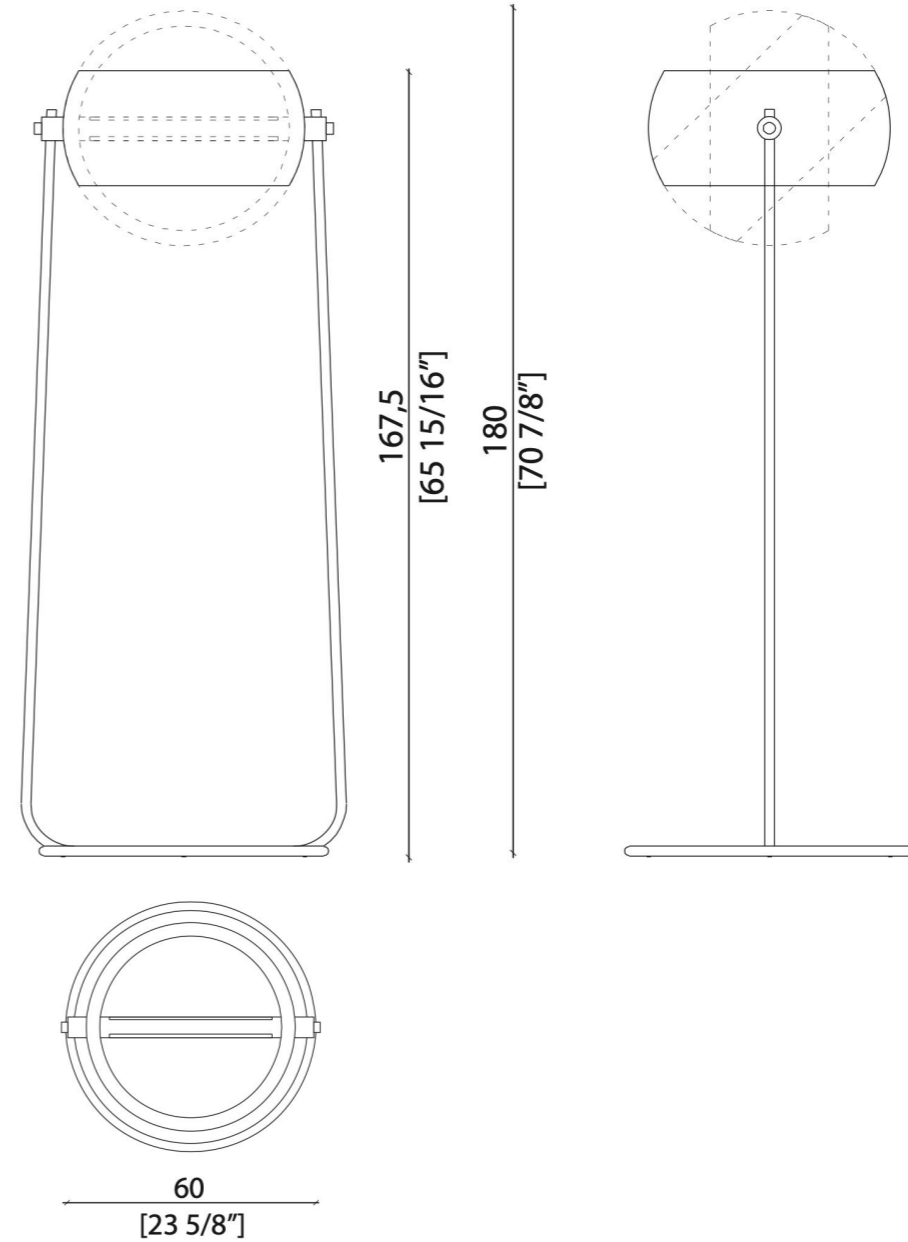

The project aims to appreciate the material with which it's made, thanks to the forms and craftsmanship, looking for a delicate balance between form and substance. The centrepiece of the "Globe" lamp project is all about the central pivot on which the lampshade rotates.

Available in black Iron "cenere" or with satin copper lampshade, Globe is a sophisticated yet extremely modern lamp. The lampshade rotates on its axis to direct the light according to any need.

The LED stripe is adjustable to direct the light in different ways. The combination of satin copper with black lacquered parts creates a unique and surprising effect.

**MATERIA** COLLECTION

LUXURY DECOR & BESPOKE SOLUTIONS

**Globe EC75**

LIGHTING INCLUDED

Type: LED strip  
 Model: R1020/301420-WW - 204 led/m - 25W/m - 1840 lumen/m  
 Wattage: 16W      Lumen: 1.100  
 Colour: Warm White      Temperature: 3000K      Cri: >80