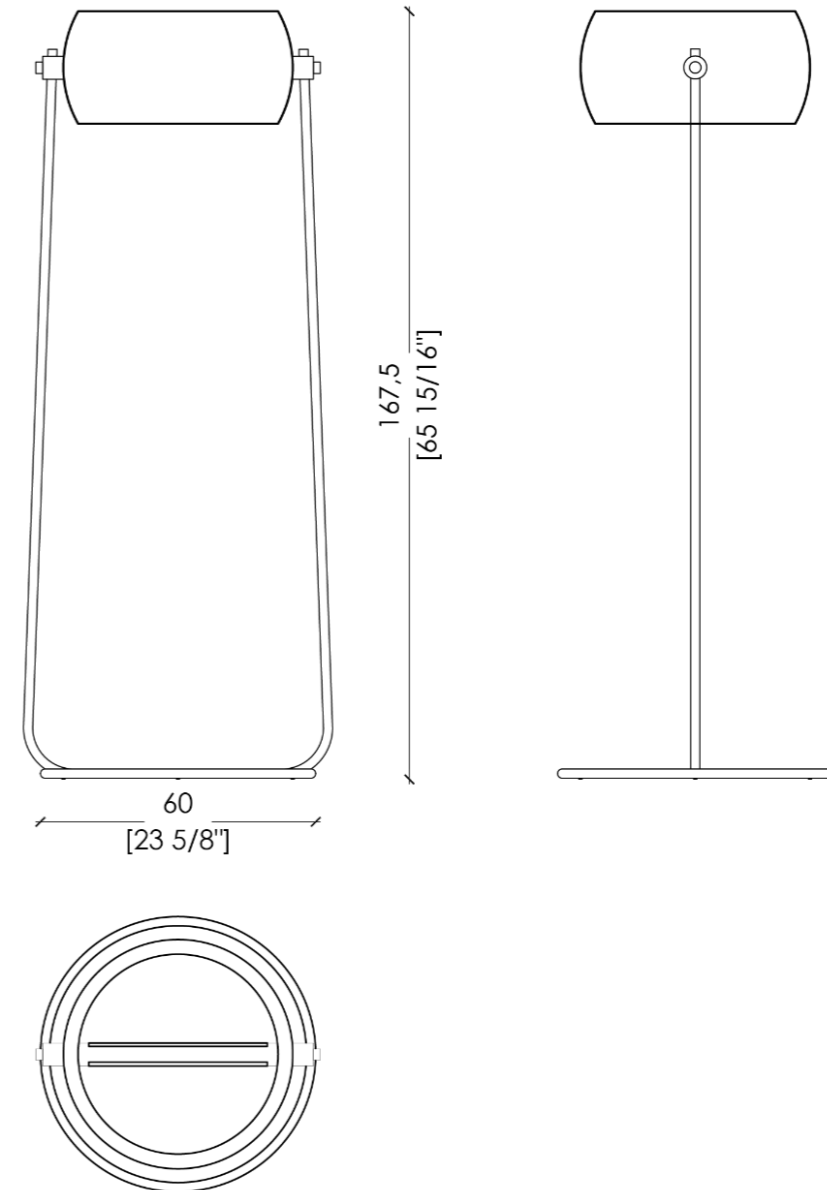

Available in black Iron "cenere" or with satin copper lampshade, Globe is a sophisticated yet extremely modern lamp. The lampshade rotates on its axis to direct the light according to any need.

The LED stripe is adjustable to direct the light in different ways. The combination of satin copper with black lacquered parts creates a unique and surprising effect.

MATERIA COLLECTION

LUXURY DECOR & BESPOKE SOLUTIONS

Globe EC75

LIGHTING INCLUDED

Type: LED strip

Model: R1020/301420-WW – 204 led/m – 1840 lumen/m

Power: 16W

Lumen: 1,100