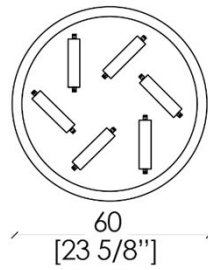

DIMENSIONS