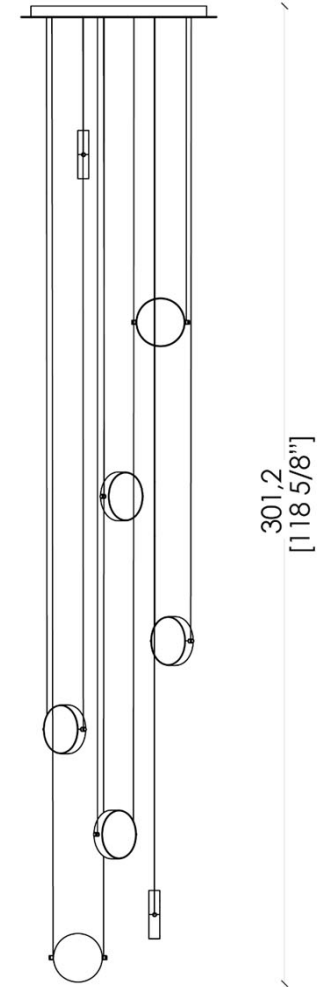

DIMENSIONS