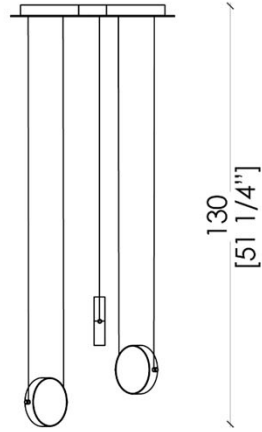

DIMENSIONS