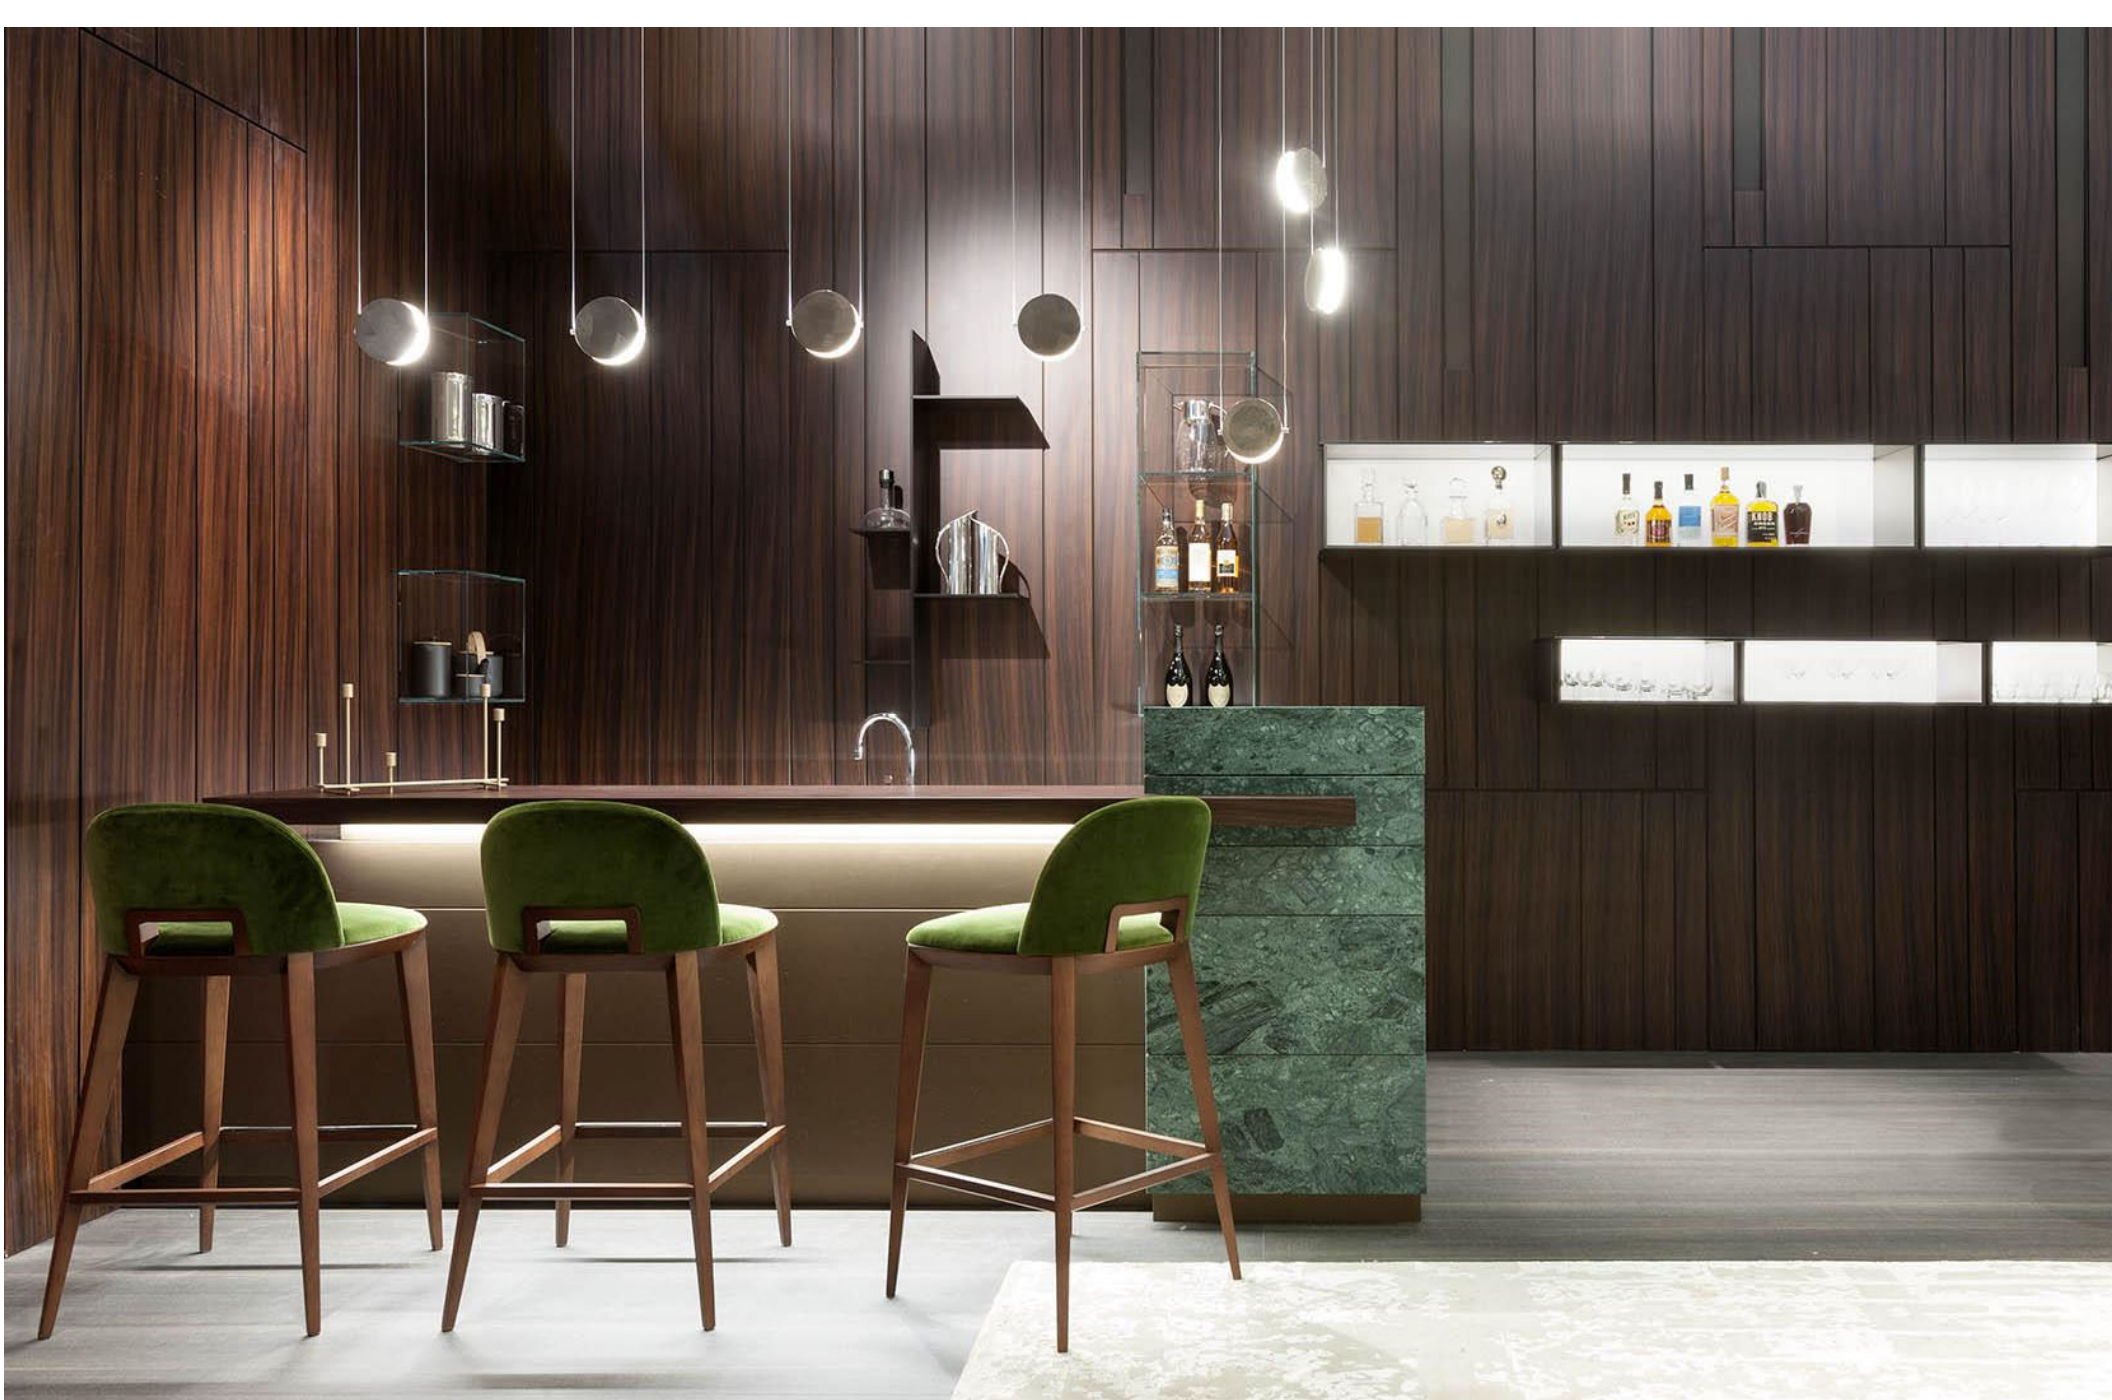

# MATERIA COLLECTION

LUXURY DECOR & BESPOKE SOLUTIONS

CLIS PENDANT LAMP

LAURAMERONI  
design . collection

Suspension lamp with interchangeable magnetic disc-shaped covers.

CLIS is a system of minute disc-jewel lamps supported by thin cables. The possible configurations - single, in line, in groups, in cascade - leave ample possibilities for customization to obtain an original light source.

The interchangeable magnetic covers dress the product with bronze or brass, with textures or even precious polychrome marbles.

The spotlights are adjustable both on the vertical and horizontal axis to spread the light beam in the most effective way or to create decorative light effects.