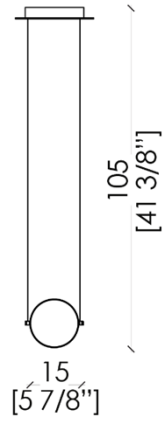

DIMENSIONS