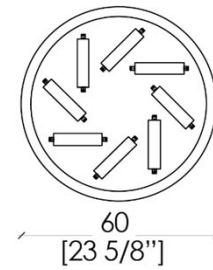

DIMENSIONS