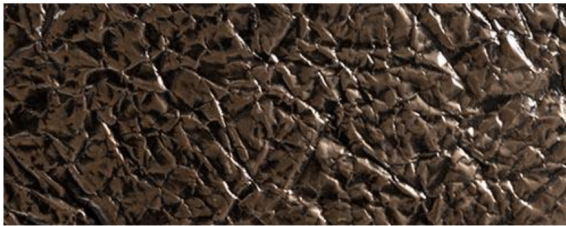

The brass version creates a sophisticated golden light effect.

The cascade configuration and the possibility of orienting the spotlights both on the vertical and horizontal axis creates unusual plays of light.

# DIMENSIONS

Brushed Liquid Metal Bronze - cod. COMLS

Circular Burnished Brass - cod. COOB

Circular Satin Brass - cod. COOS

\*Carta\* Liquid Metal Bronze - cod. COMLC

Textured Satin Brass - cod. COT

Oxidised Silver - cod. COS