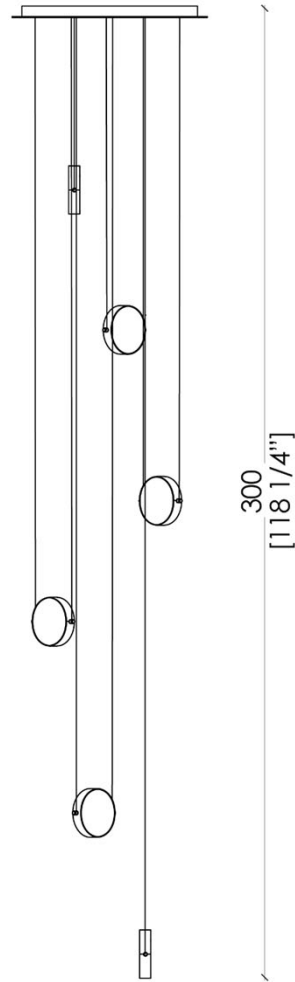

DIMENSIONS