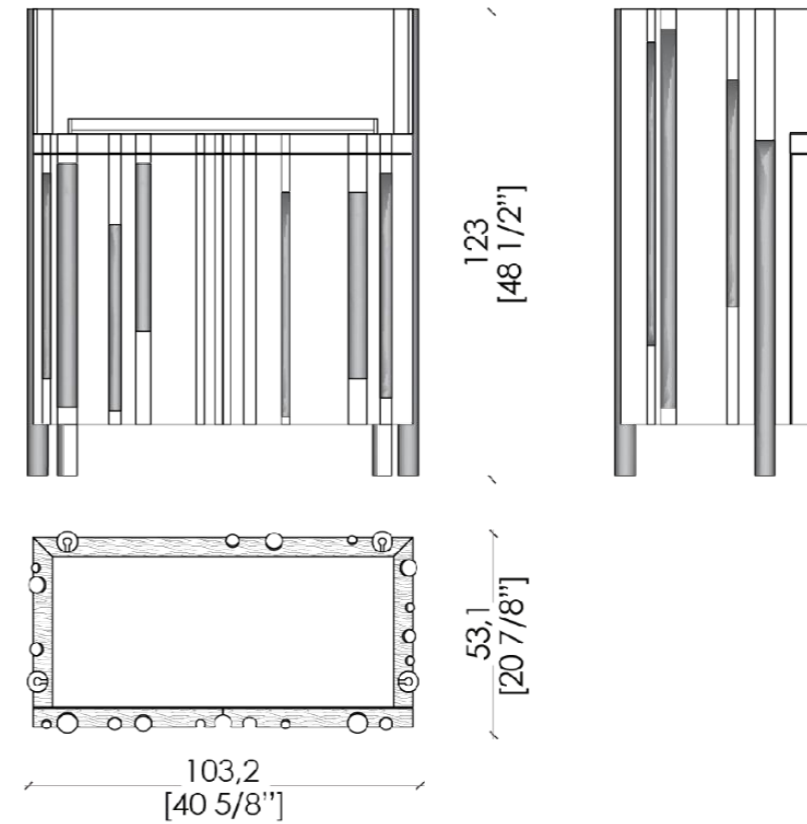

Bamboo BA B2

Wooden sideboard with “Bamboo” finish on 4 sides with 2 hinged doors, equipped with 1 internal shelf.
Matt lacquered body, (in the RAL colors)
Elliptical matt lacquered or matt lacquered brushed bars. (in the RAL colors)