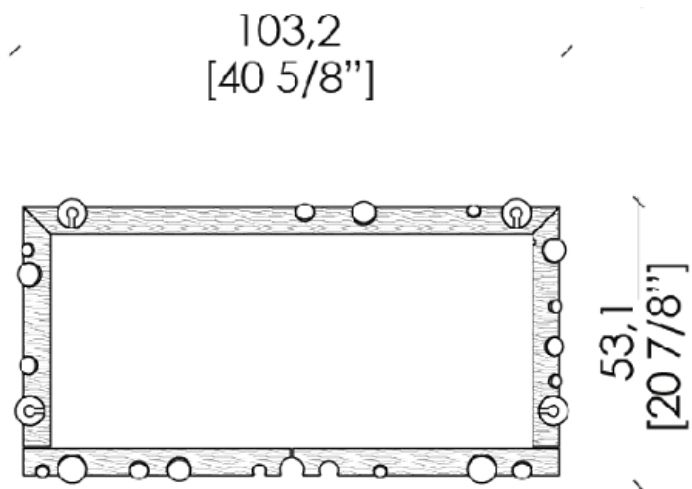

**DIMENSION
S**

The proportion of the dimensions and the highly customizable combination of finishes make the Bamboo high sideboard a furnishing element with a strong character and a unique look.