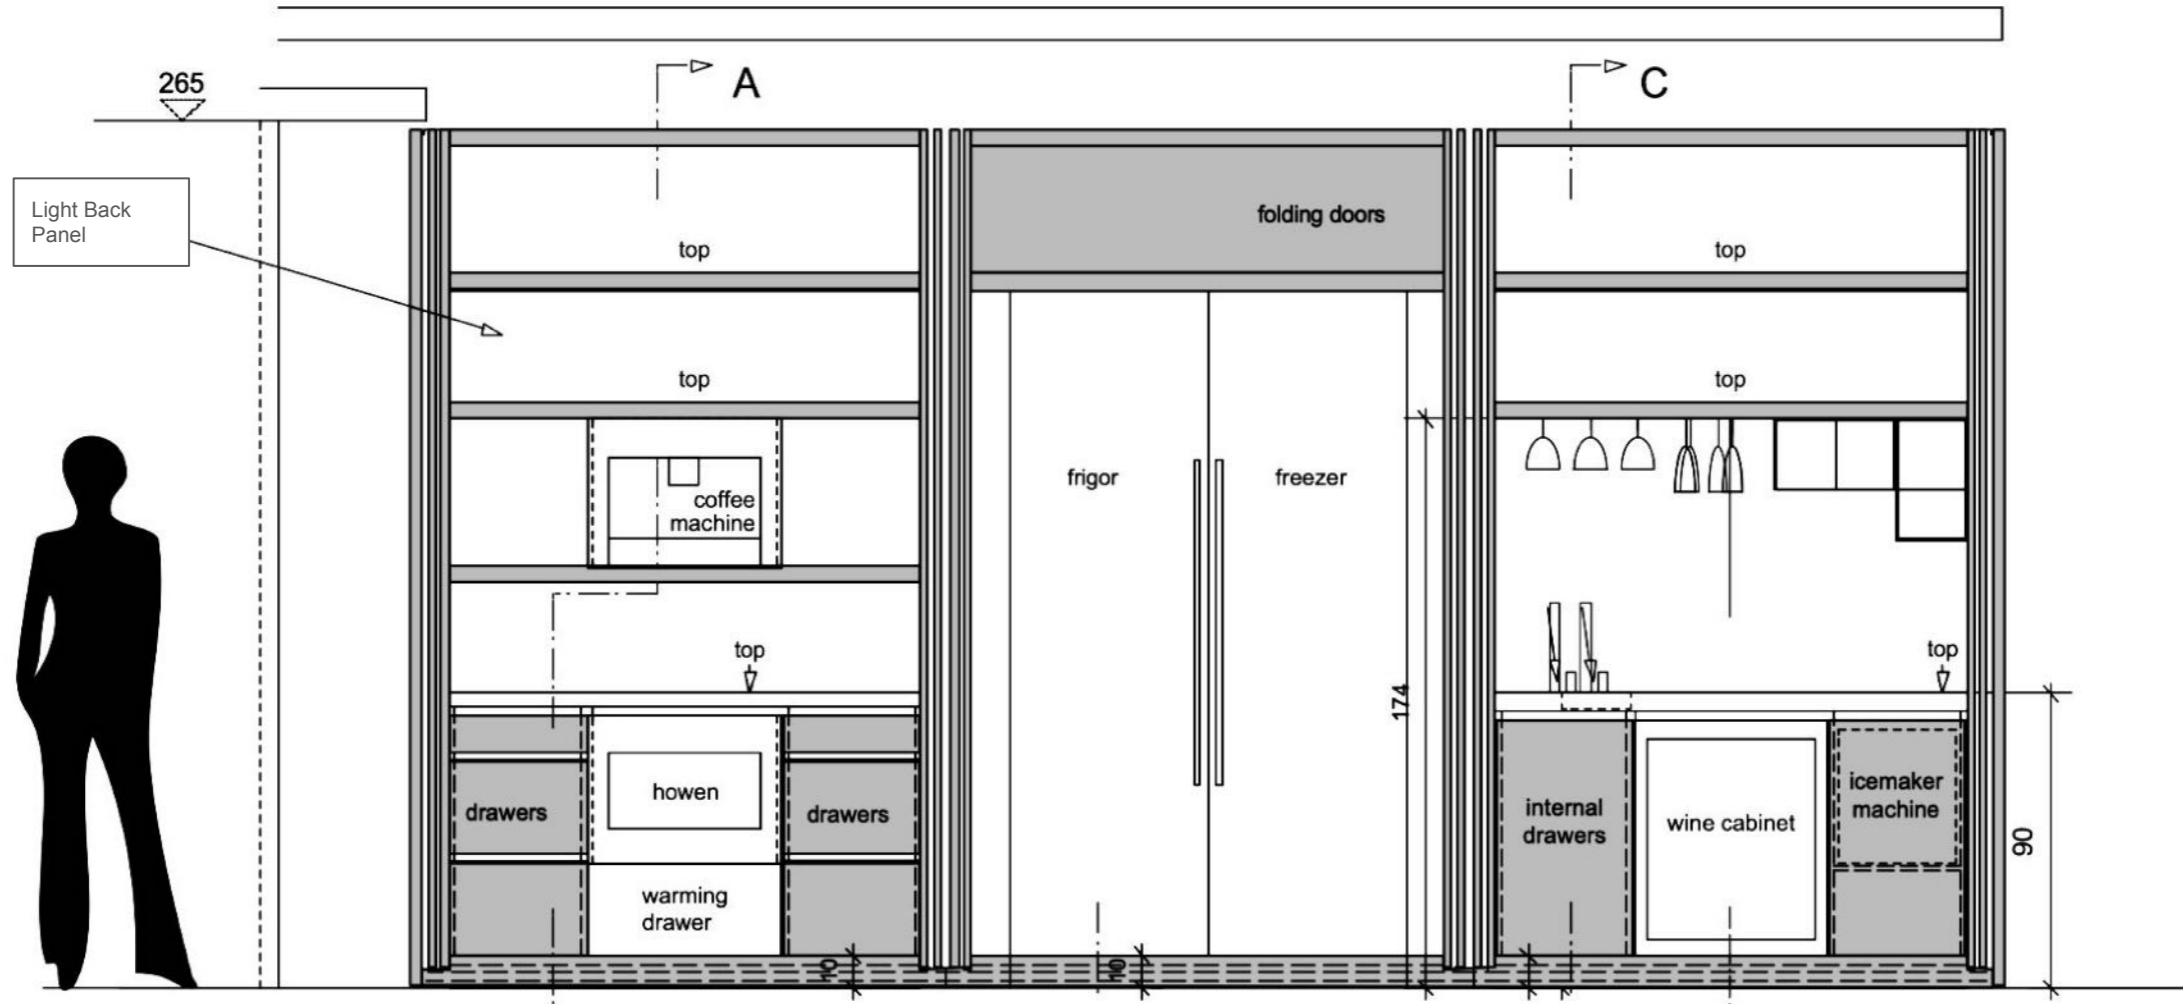

Ergonomics, functions, use of spaces, integration are the essential elements of Bellagio Project.