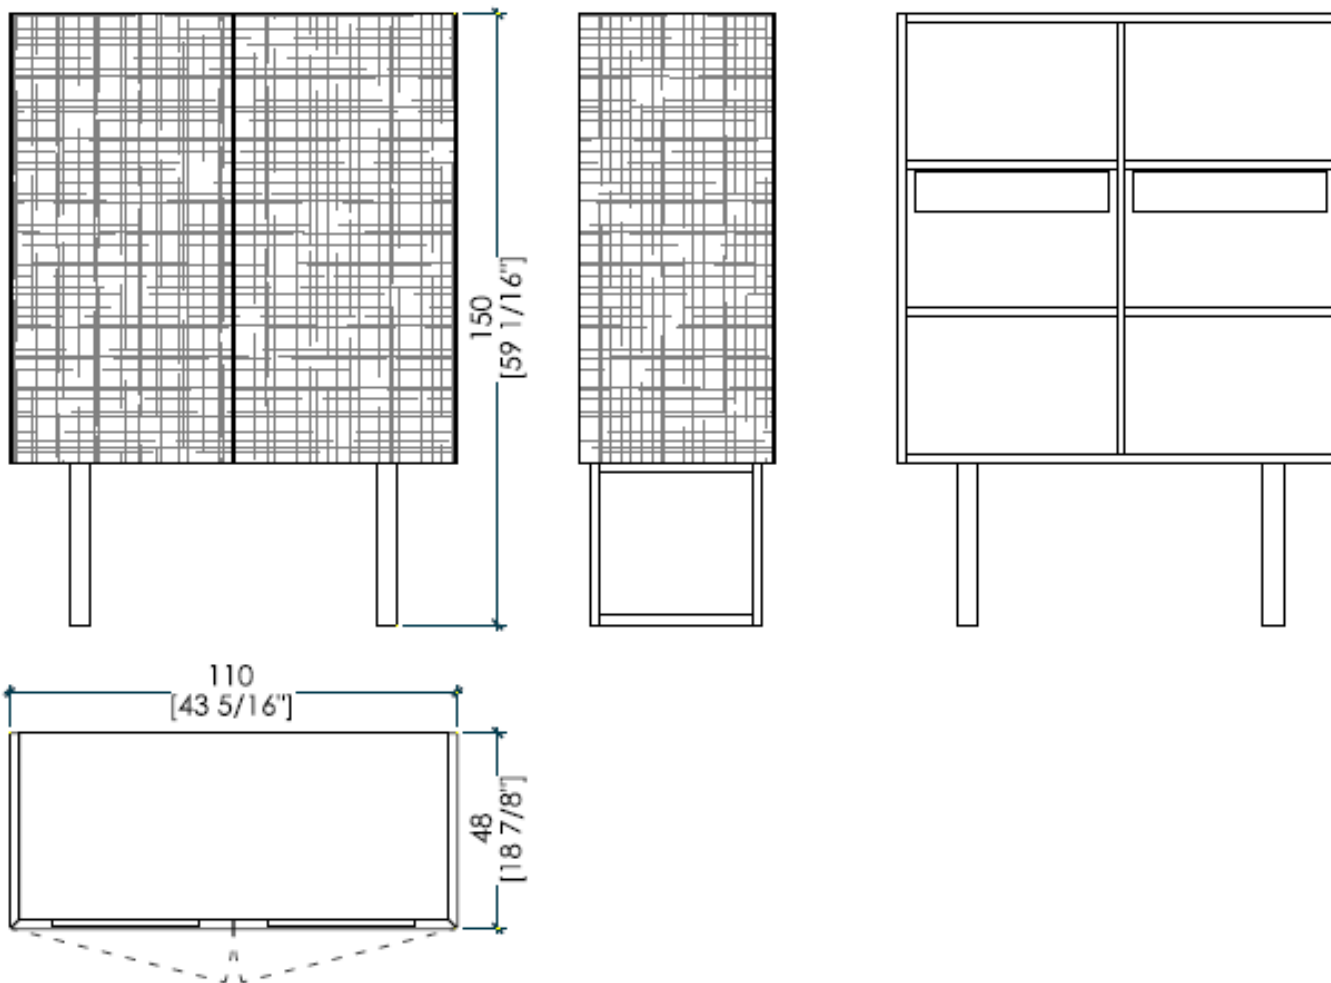

MATERIA COLLECTION

LUXURY DECOR & BESPOKE SOLUTIONS

MAXIMA COLLECTION BD95

LAURAMERONI
design . collection

Wooden sideboard with 2 carved hinged doors and carved sides. Equipped with 2 internal drawers and 4 shelves. This sideboard can be made in all woods of the collection and in special dimensions. Inside in walnut "Canaletto" and outside totally covered with "Liquid Metal" finish.

This Maxima collection sideboard is characterized by the tactile design, permitting to perceive the value and the real consistency just to the touch. The possibility to choose special dimensions and the presence of drawers and shelves offer a perfect solution to organize the space, both internal and external, offering the best solution for each client.