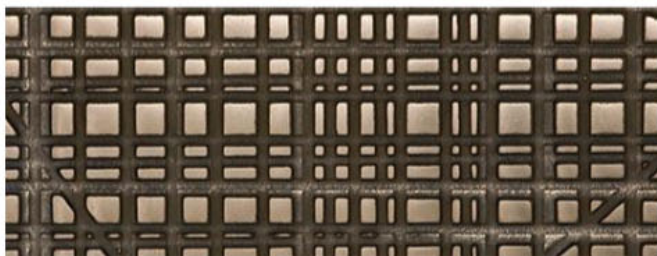

MATERIA COLLECTION

LUXURY DECOR & BESPOKE SOLUTIONS

MAXIMA COLLECTION BD95

LAURAMERONI
design . collection

Wooden sideboard with 2 carved hinged doors and carved sides. Equipped with 2 internal drawers and 4 shelves. This sideboard can be made in all woods of the collection and in special dimensions. Inside in walnut "Canaletto" and outside totally covered with "Liquid Metal" finish.

This Maxima collection sideboard is characterized by the tactile design, permitting to perceive the value and the real consistency just to the touch. The possibility to choose special dimensions and the presence of drawers and shelves offer a perfect solution to organize the space, both internal and external, offering the best solution for each client.