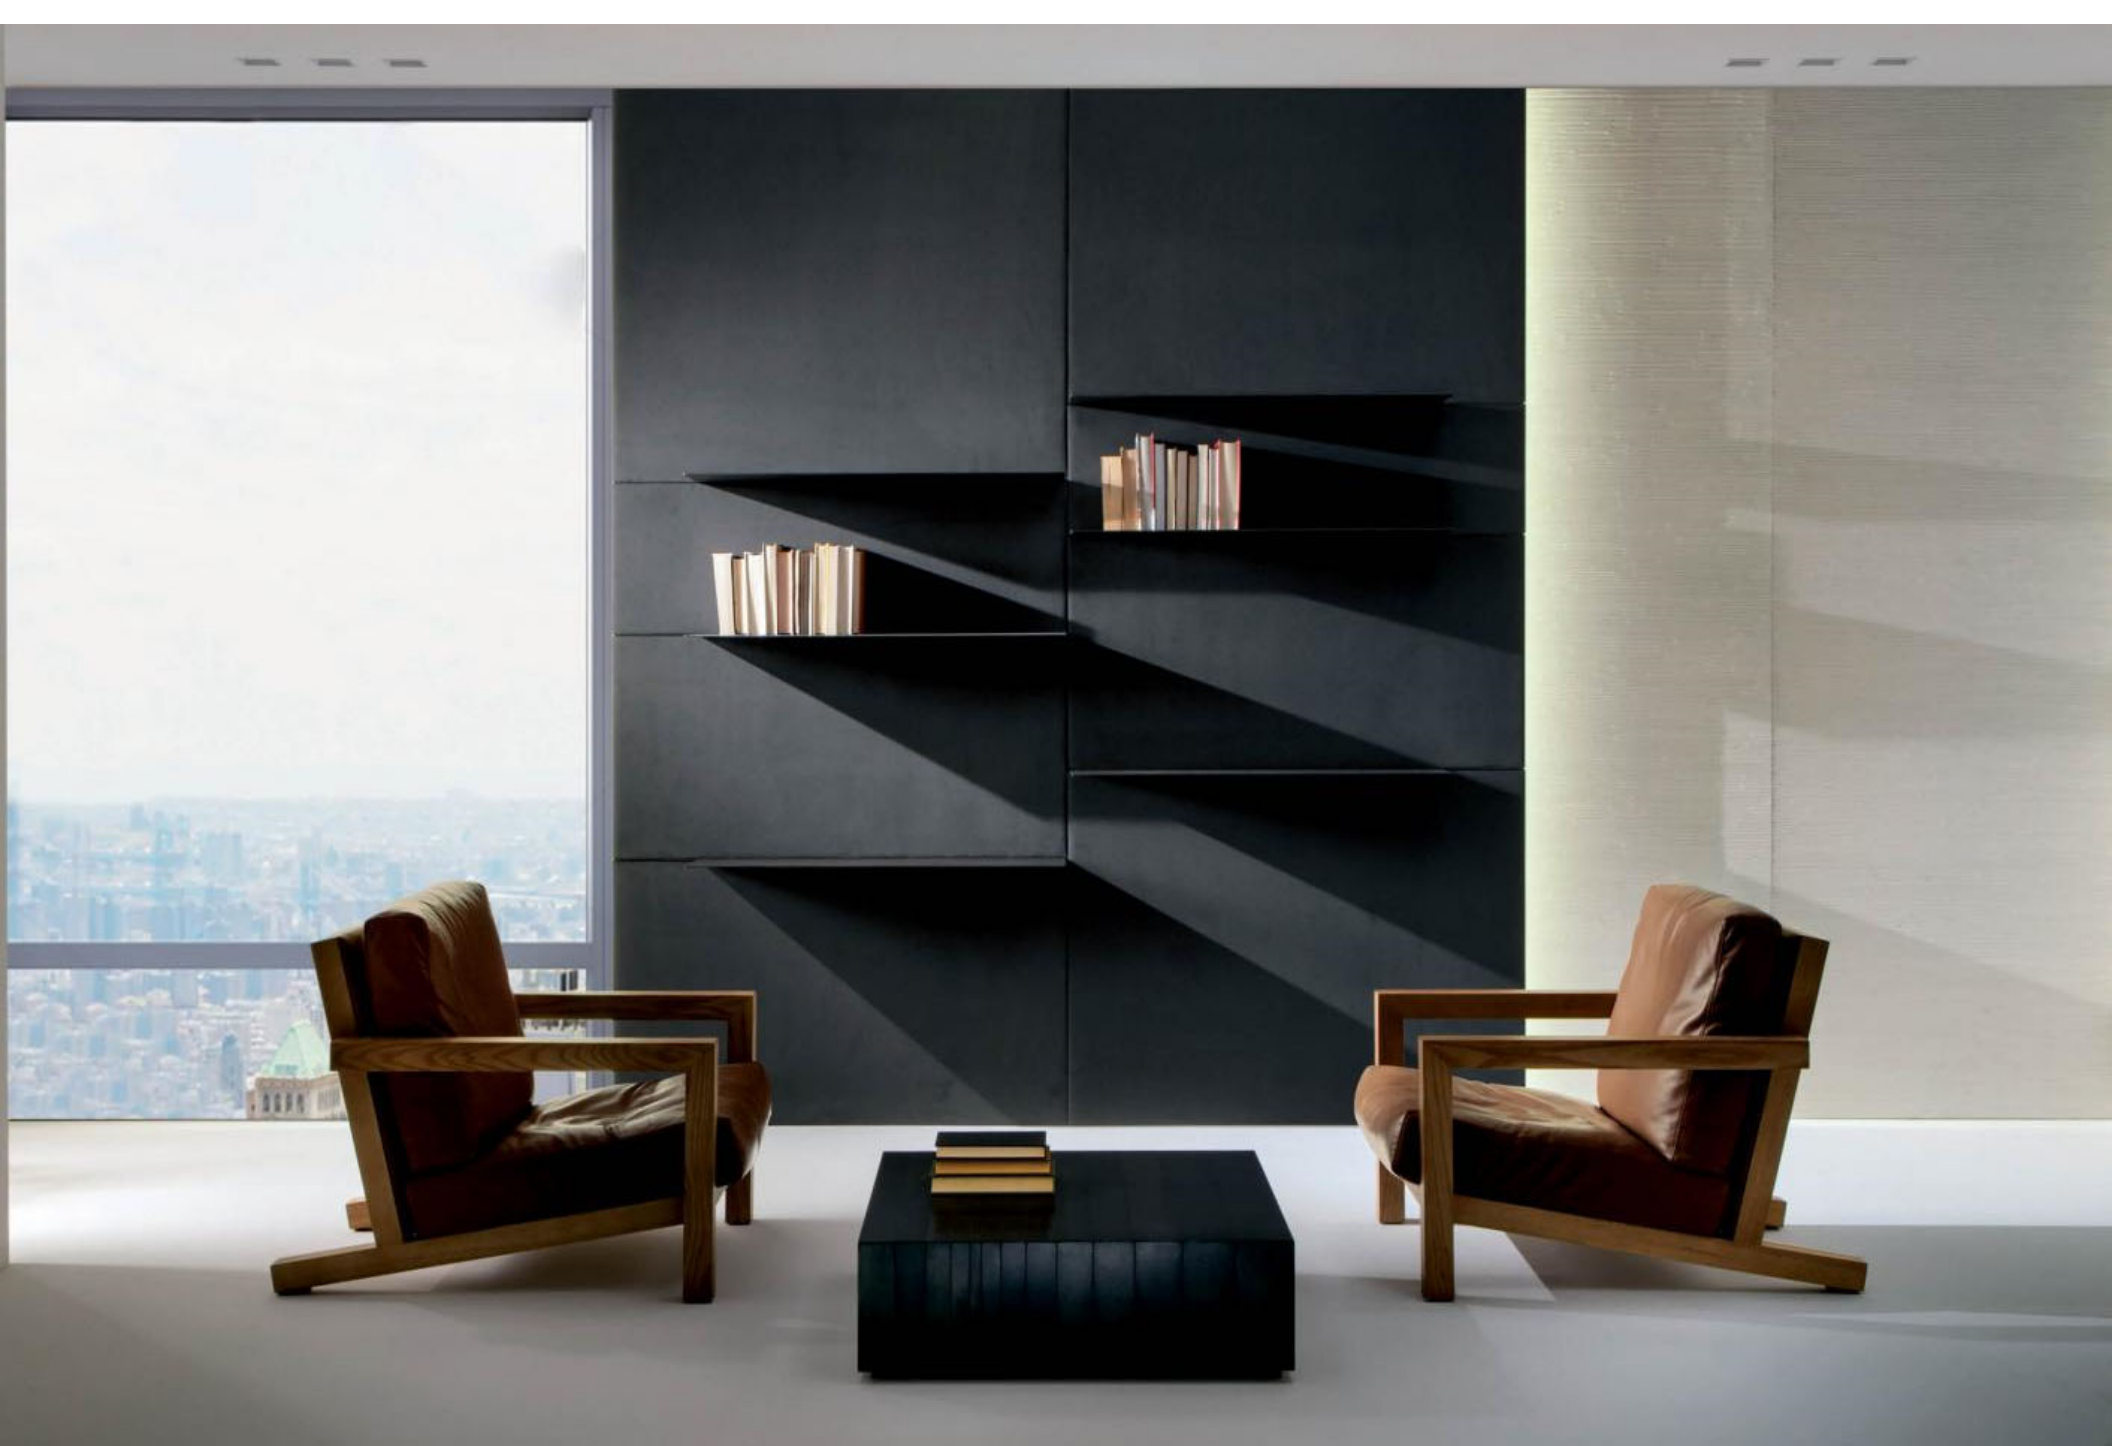

MATERIA COLLECTION

LUXURY DECOR & BESPOKE SOLUTIONS

BD21 MAXIMA ARMCHAIR

LAURAMERONI
design . collection

BD 21 Armchair

BD 21 is an elegant armchair with a wooden structure in ash, painted in color, Designed by Bartoli Design. This armchair is an exclusive element of design; a comfortable seat characterized by its geometrical lines, creating a sophisticated and modern atmosphere.

BD 21 is a comfortable armchair with a wooden structure characterized by neat geometrical lines and available in different finishes , the seat and back cushions covered with fabric or leather.

The wood structure combines with the extremely comfortable seat and back cushions that can be covered with leather or fabric.