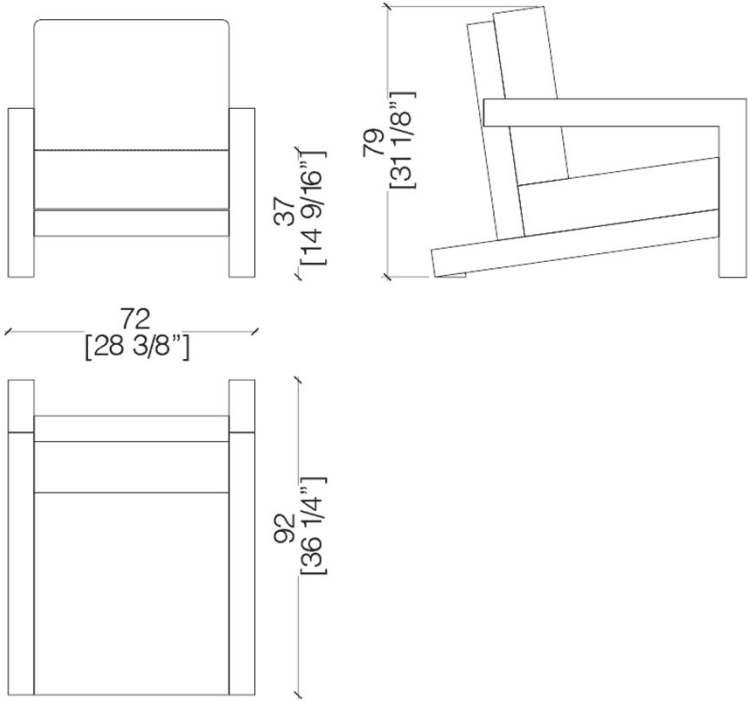

DIMENSIONS