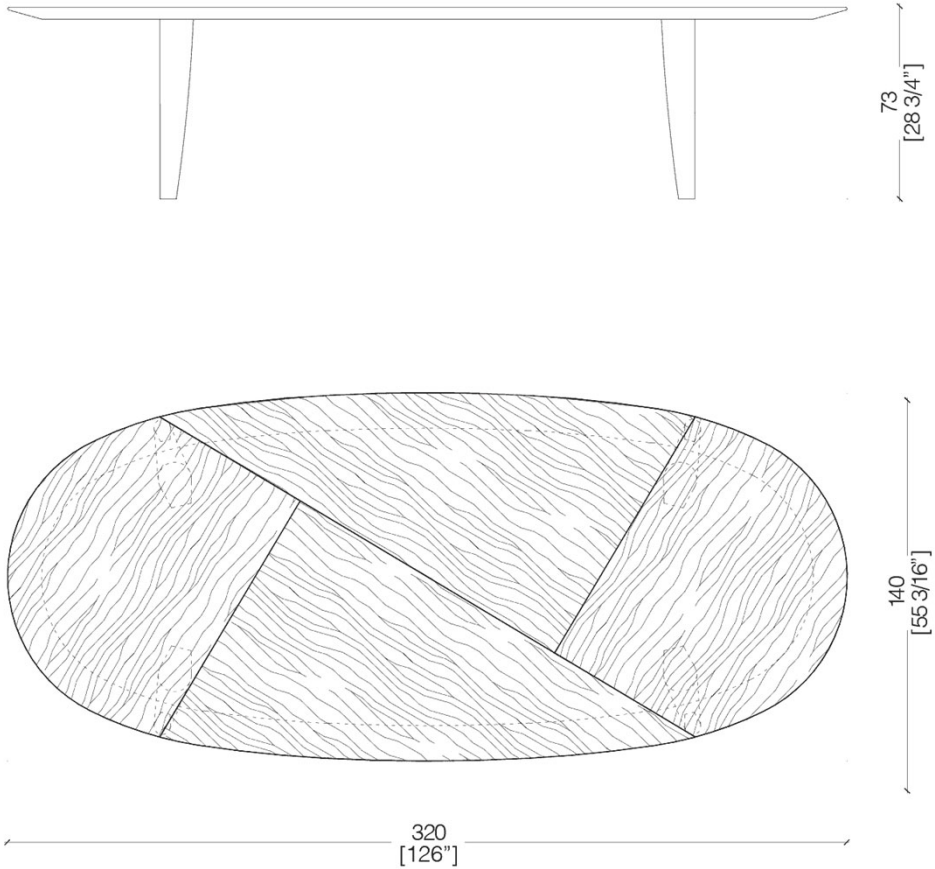

BD 161 E Table