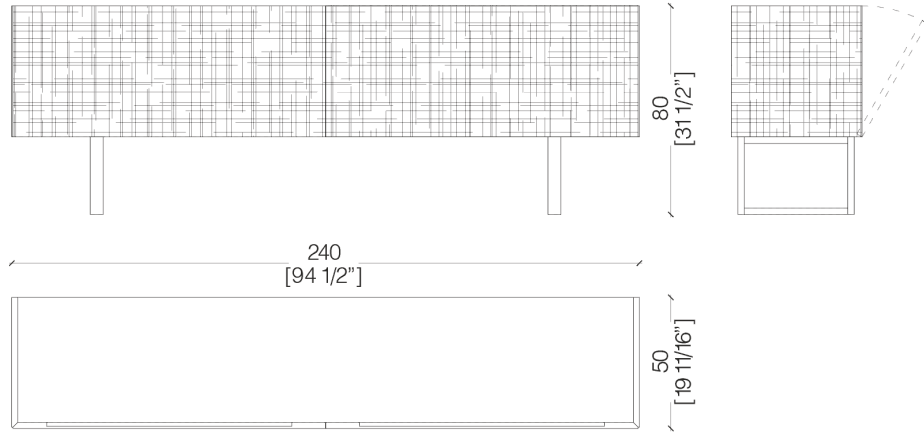

BD 11

Sideboard with flap doors
Wooden leaning sideboard with carved flap doors and sides,
wooden legs.
Equipped with 2 internal drawers completely extractable.