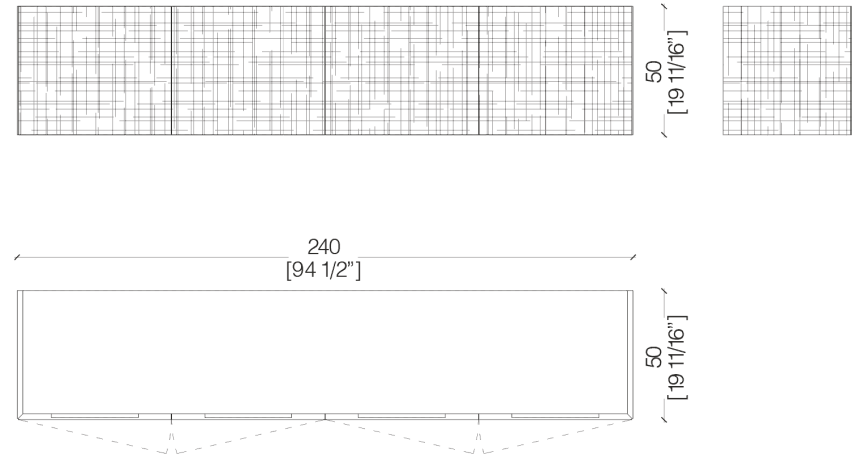

BD 11 C

Hanging sideboard with hinged doors.
Wooden hanging sideboard with carved hinged doors and sides.
Equipped with 2 internal drawers completely extractable.