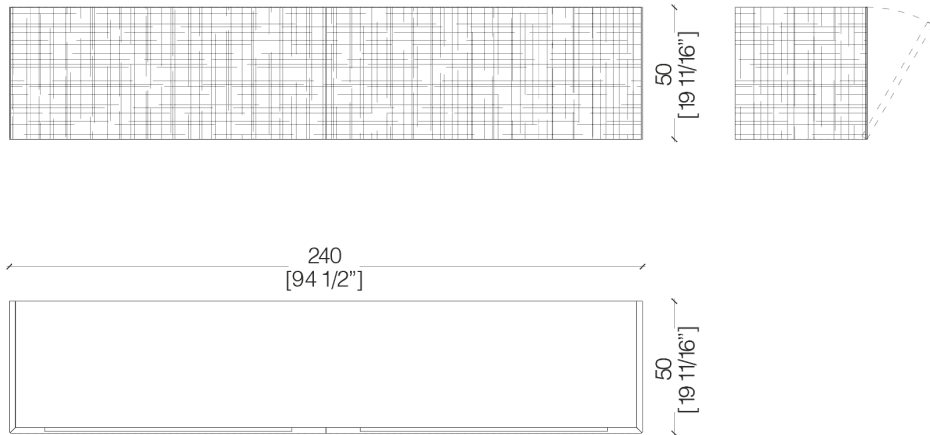

BD 11 A

Hanging sideboard with flap doors.
Wooden hanging sideboard with carved flap doors and sides.
Equipped with 2 internal drawers completely extractable.