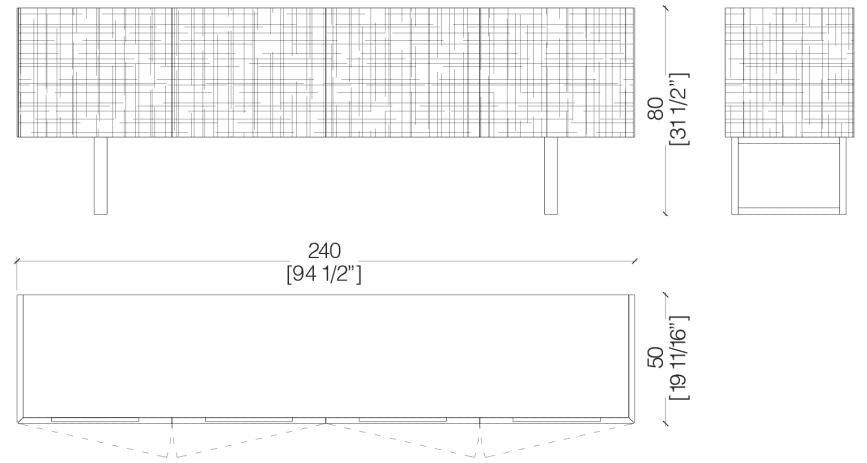

The sideboard is available also in the hanging version with flap doors and it is fitted with two internal drawers.

A rigorous geometry characterizes BD 11, that can be fitted with 4 hinged doors to meet the needs and taste of any client.

**BD 11**

Sideboard with flap doors  
 Wooden leaning sideboard with carved flap doors and sides,  
 wooden legs.  
 Equipped with 2 internal drawers completely extractable.

**BD 11 B**

Leaning sideboard with hinged doors  
 Wooden leaning sideboard with carved hinged doors and sides,  
 wooden legs.  
 Equipped with 2 internal drawers completely extractable.