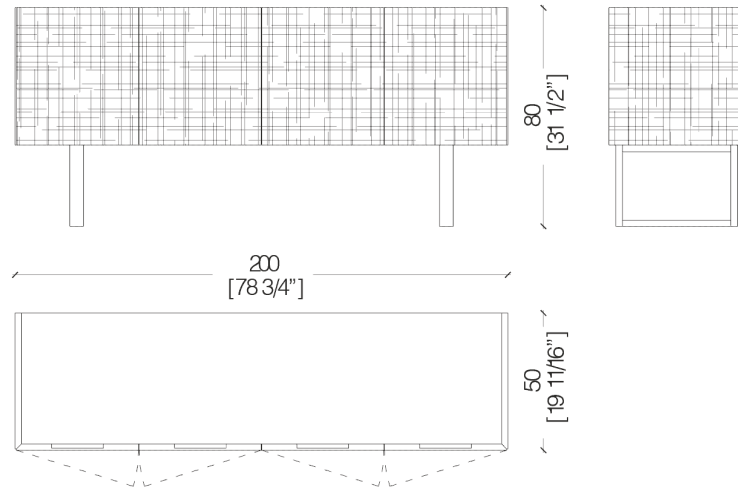

BD 33 B

Sideboard with hinged doors
Wooden sideboard with carved hinged doors and sides, wooden legs.
Equipped with 2 internal drawers completely removable.