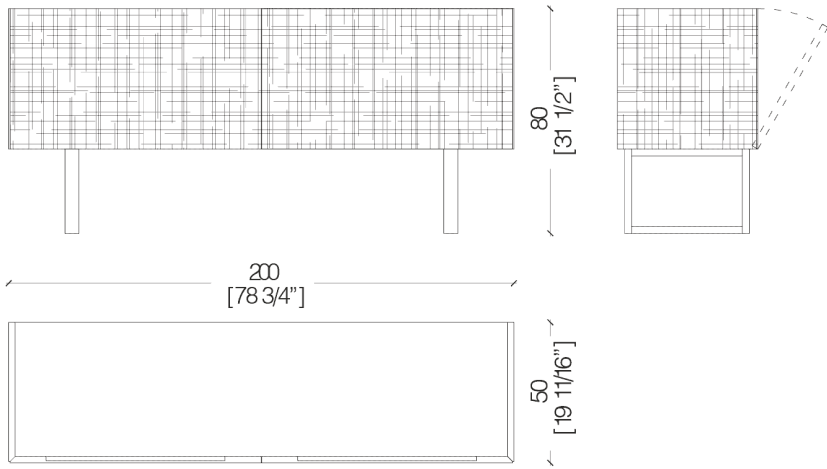

BD 33

Sideboard with flap doors
Wooden sideboard with carved flap doors and sides, wooden legs.
Equipped with 2 internal drawers completely removable .