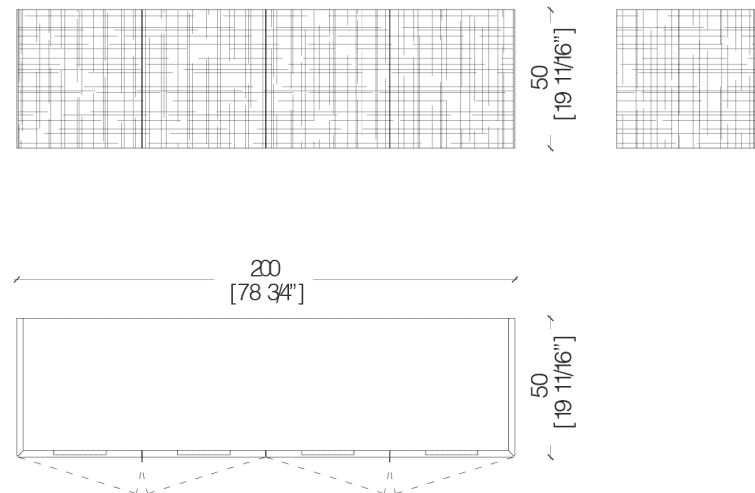

BD 33 C

Hanging sideboard with hinged doors
Wooden hanging sideboard with carved hinged doors and sides.
Equipped with 2 internal drawers completely removable.