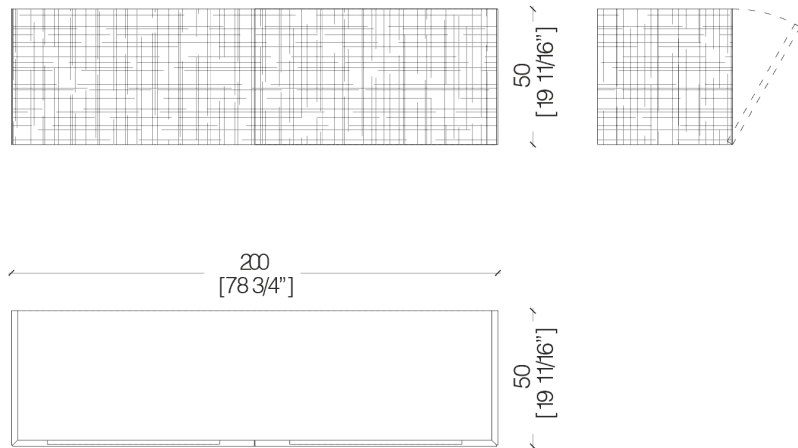

BD 33 A

Hanging sideboard with flap doors
Wooden hanging sideboard with carved flap doors and sides.
Equipped with 2 internal drawers completely removable .