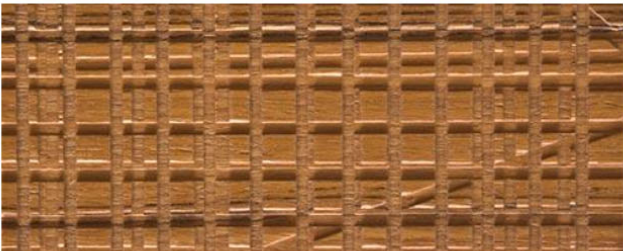

BD10 is part of Maxima collection and is characterized by its typical surface design, offering a perfect solution for clients looking for a unique and functional sideboard.

The combination of the finest woods with glass shelves creates a classical yet sophisticated solution, apt for different environments, both public and private.

BD 10

Maple

Oak

Teak

Walnut

Walnut Canaletto

Rosewood

Wenge