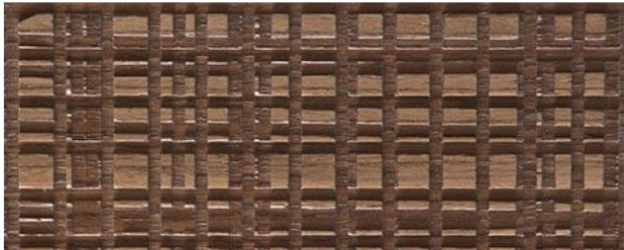

BD10 is part of Maxima collection and is characterized by its typical surface design, offering a perfect solution for clients looking for a unique and functional sideboard.

The combination of the finest woods with glass shelves creates a classical yet sophisticated solution, apt for different environments, both public and private.

BD 10

Maple

Oak

Teak

Walnut

Walnut Canaletto

Rosewood

Wenge