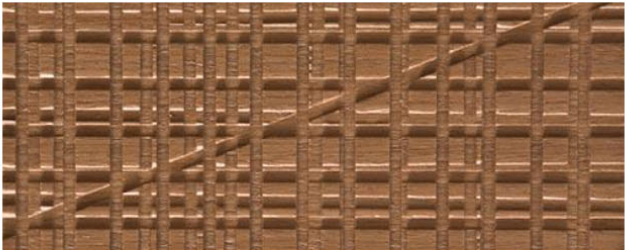

BD10 is part of Maxima collection and is characterized by its typical surface design, offering a perfect solution for clients looking for a unique and functional sideboard.

The combination of the finest woods with glass shelves creates a classical yet sophisticated solution, apt for different environments, both public and private.

BD 10

Maple

Oak

Teak

Walnut

Walnut Canaletto

Rosewood

Wenge