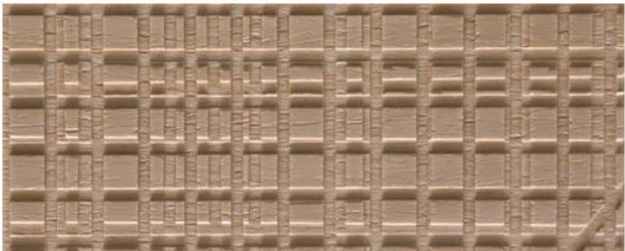

MATERIA COLLECTION

LUXURY DECOR & BESPOKE SOLUTIONS

MAXIMA COLLECTION BD10

LAURAMERONI
design . collection

Wooden sideboard with carved sliding doors and drawers, internal frame lined with satin aluminum, backs made of opaline plexiglass with lights and equipped with internal glass shelves. It can be realized in all woods of the collection and in special dimensions.

BD10 is part of Maxima collection and is characterized by its typical surface design, offering a perfect solution for clients looking for a unique and functional sideboard.

The combination of the finest woods with glass shelves creates a classical yet sophisticated solution, apt for different environments, both public and private.

BD 10

Maple

Oak

Teak

Walnut

Walnut Canaletto

Rosewood

Wenge