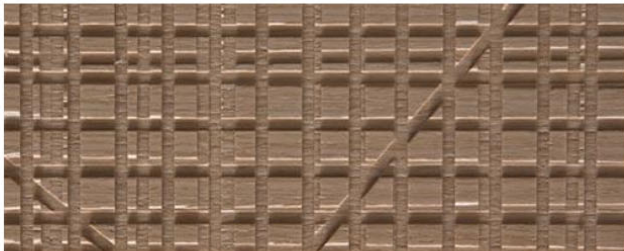

MATERIA COLLECTION

LUXURY DECOR & BESPOKE SOLUTIONS

MAXIMA COLLECTION BD10

LAURAMERONI
design . collection

Wooden sideboard with carved sliding doors and drawers, internal frame lined with satin aluminum, backs made of opaline plexiglass with lights and equipped with internal glass shelves. It can be realized in all woods of the collection and in special dimensions.

BD10 is part of Maxima collection and is characterized by its typical surface design, offering a perfect solution for clients looking for a unique and functional sideboard.

The combination of the finest woods with glass shelves creates a classical yet sophisticated solution, apt for different environments, both public and private.

BD 10

Maple

Oak

Teak

Walnut

Walnut Canaletto

Rosewood

Wenge