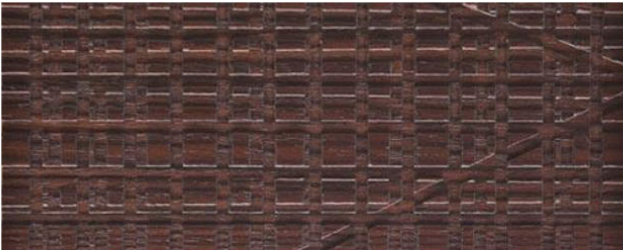

BD10 is part of Maxima collection and is characterized by its typical surface design, offering a perfect solution for clients looking for a unique and functional sideboard.

The combination of the finest woods with glass shelves creates a classical yet sophisticated solution, apt for different environments, both public and private.

BD 10

Maple

Oak

Teak

Walnut

Walnut Canaletto

Rosewood

Wenge