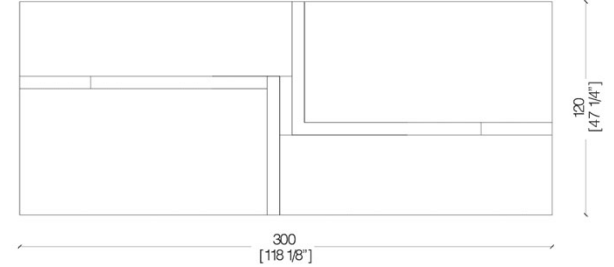

This table is characterized by neat geometrical lines for an elegant and essential style.

BD 07 can be used in different situations: from a residential project to public spaces or executive offices.

BD 07 T Table - Tavolo - Tische

Dimensions available
 59"D x 28 ¾"H
 86.5"D x 28 ¾"H

BD 07 Table - Tavolo - Tische

Dimensions available
 59" x 59" x 28 ¾"H
 82.5" x 82.5" x 28 ¾"H

BD 07 R Table - Tavolo - Tische

Dimensions available
 86" x 39" x 28 ¾"H
 106" x 47" x 28 ¾"H