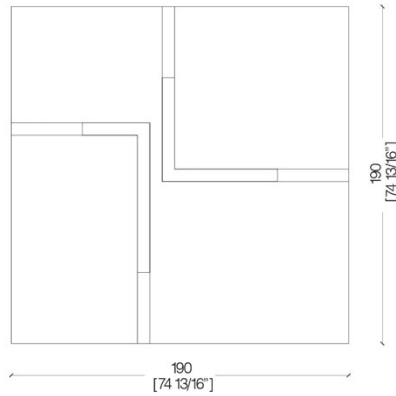

This table is characterized by neat geometrical lines for an elegant and essential style.

BD 07 can be used in different situations: from a residential project to public spaces or executive offices.

BD 07 T Table - Tavolo - Tische

Dimensions available
 59"D x 28 ¾"H
 86.5"D x 28 ¾"H

BD 07 Table - Tavolo - Tische

Dimensions available
 59" x 59" x 28 ¾"H
 82.5" x 82.5" x 28 ¾"H

BD 07 R Table - Tavolo - Tische

Dimensions available
 86" x 39" x 28 ¾"H
 106" x 47" x 28 ¾"H