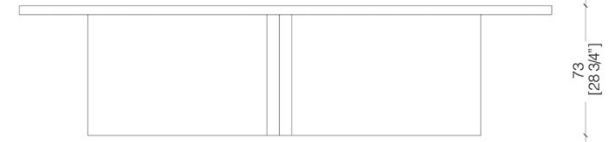

This table is characterized by neat geometrical lines for an elegant and essential style.

BD 07 can be used in different situations: from a residential project to public spaces or executive offices.

BD 07 T Table - Tavolo - Tische

Dimensions available
 59"D x 28 ¾"H
 86.5"D x 28 ¾"H

BD 07 Table - Tavolo - Tische

Dimensions available
 59" x 59" x 28 ¾"H
 82.5" x 82.5" x 28 ¾"H

BD 07 R Table - Tavolo - Tische

Dimensions available
 86" x 39" x 28 ¾"H
 106" x 47" x 28 ¾"H