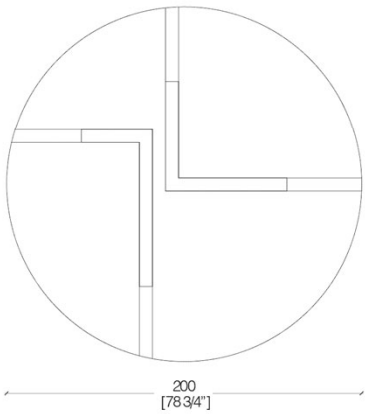

MATERIA COLLECTION

LUXURY DECOR & BESPOKE SOLUTIONS

BD07 TABLE

LAURAMERONI
design . collection

BD 07 is a table with a wooden structure and top with wood inlay.

This table can be made in special dimensions and it is available in all woods of the collection and in the square, rectangular and round versions.

A Lazy Susan rotating mechanism can be applied on the round table, creating a surprising yet extremely functional effect.

BD 07, combining elegance with solidity, is a square table ideal for any sharing moment.

Dimensions available
 59"D x 28 ¾"H
 86.5"D x 28 ¾"H

BD 07 Table - Tavolo - Tische

Dimensions available
 59" x 59" x 28 ¾"H
 82.5" x 82.5" x 28 ¾"H

BD 07 R Table - Tavolo - Tische

Dimensions available
 86" x 39" x 28 ¾"H
 106" x 47" x 28 ¾"H