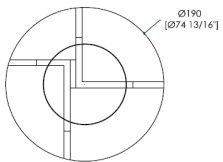

A Lazy Susan rotating mechanism can be applied on the round table, creating a surprising yet extremely functional effect.

BD 07, combining elegance with solidity, is a square table ideal for any sharing moment.

Dimensions available
 59"D x 28 ¾"H
 86.5"D x 28 ¾"H

BD 07 Table - Tavolo - Tische

Dimensions available
 59" x 59" x 28 ¾"H
 82.5" x 82.5" x 28 ¾"H

BD 07 R Table - Tavolo - Tische

Dimensions available
 86" x 39" x 28 ¾"H
 106" x 47" x 28 ¾"H