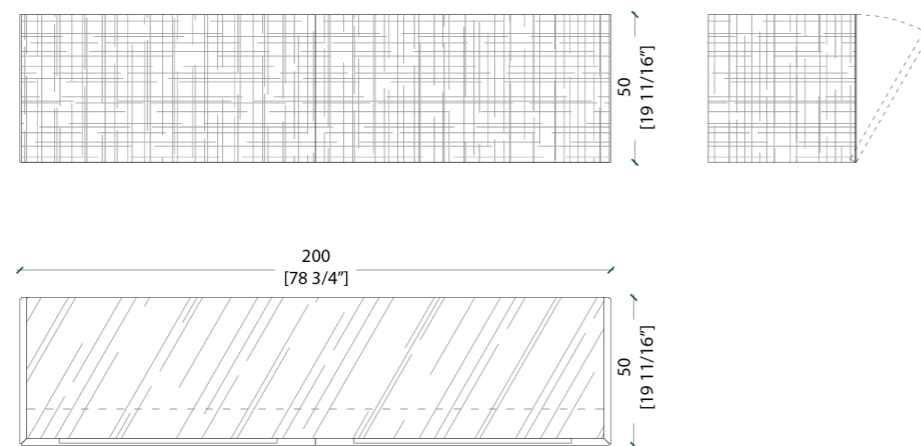

BD 52 Sideboard