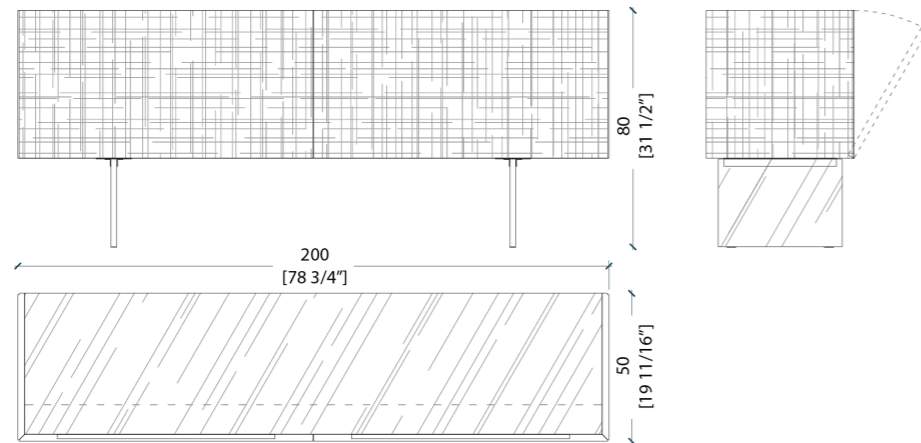

BD 51 Sideboard