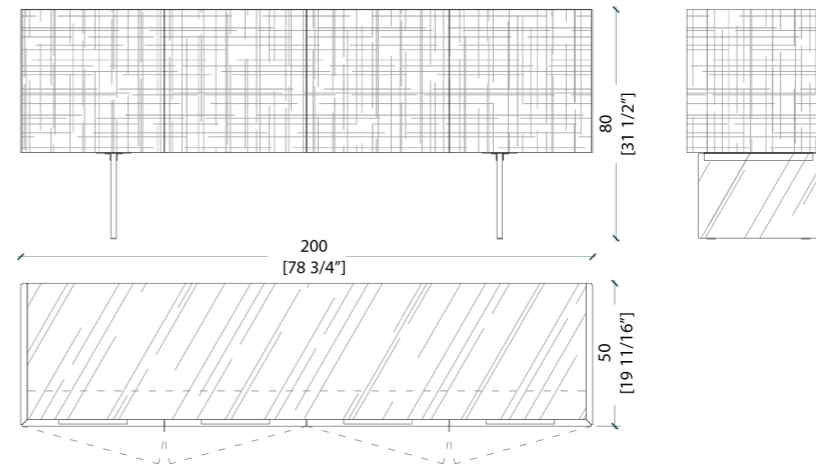

BD 51 Sideboard

BD 52 Sideboard

BD 54 Sideboard