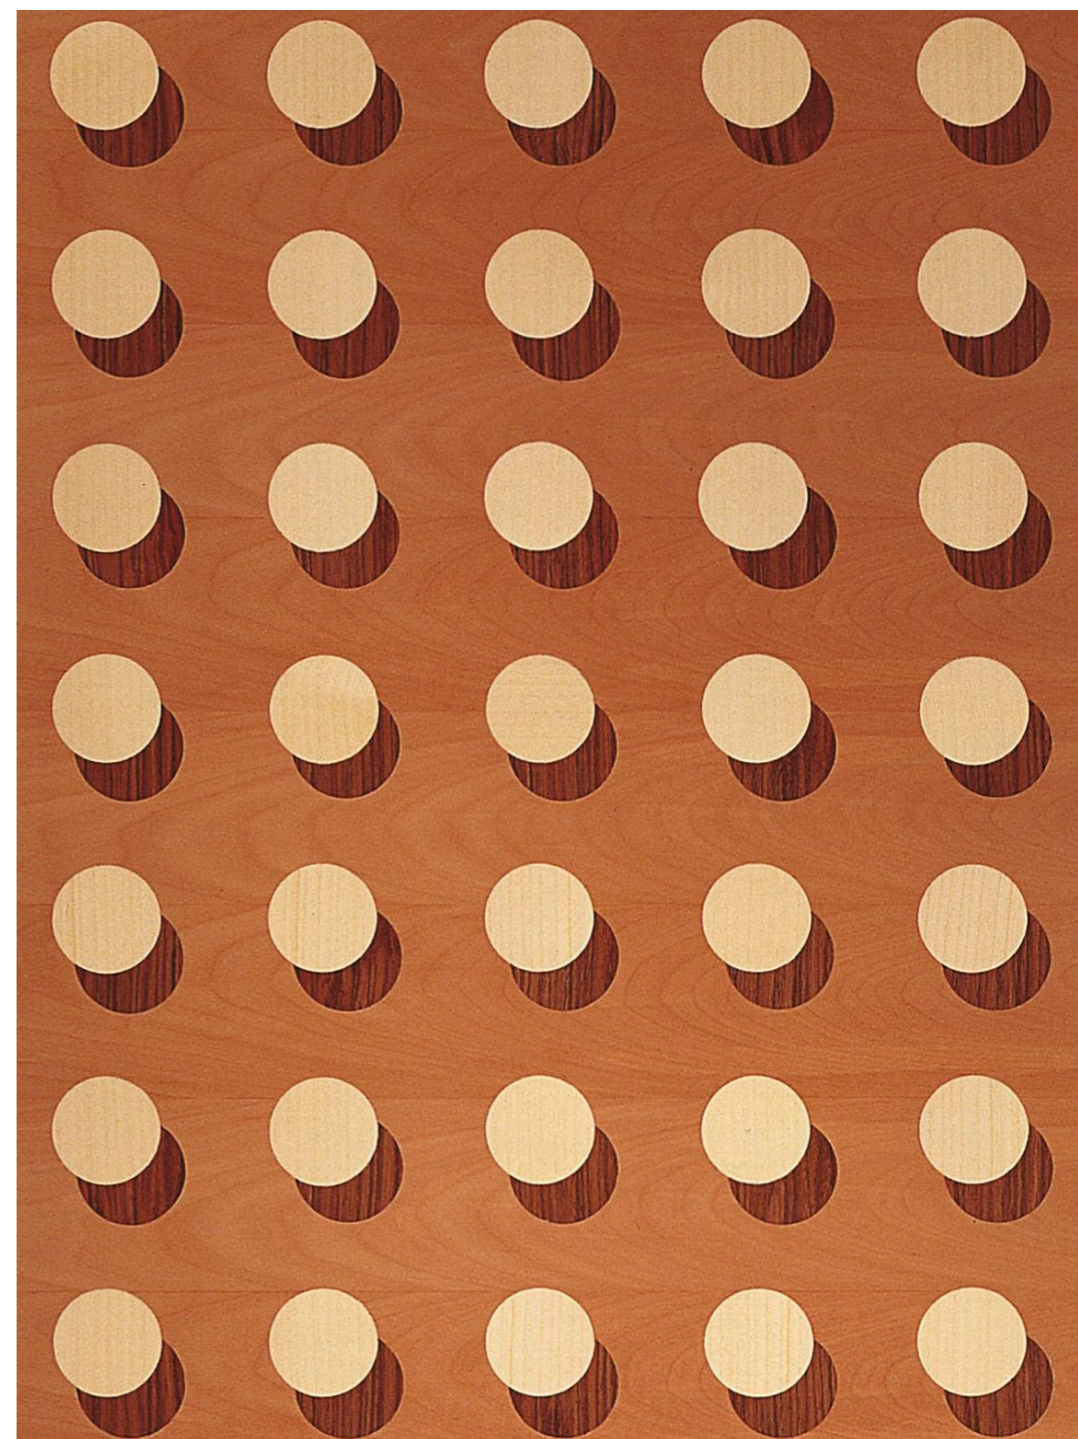

This project presents an ordered sequence of circles on a darker background. The representation of the shades of each circle, besides reproducing an effect of depth, completes the chromatic range with elegance and harmony.