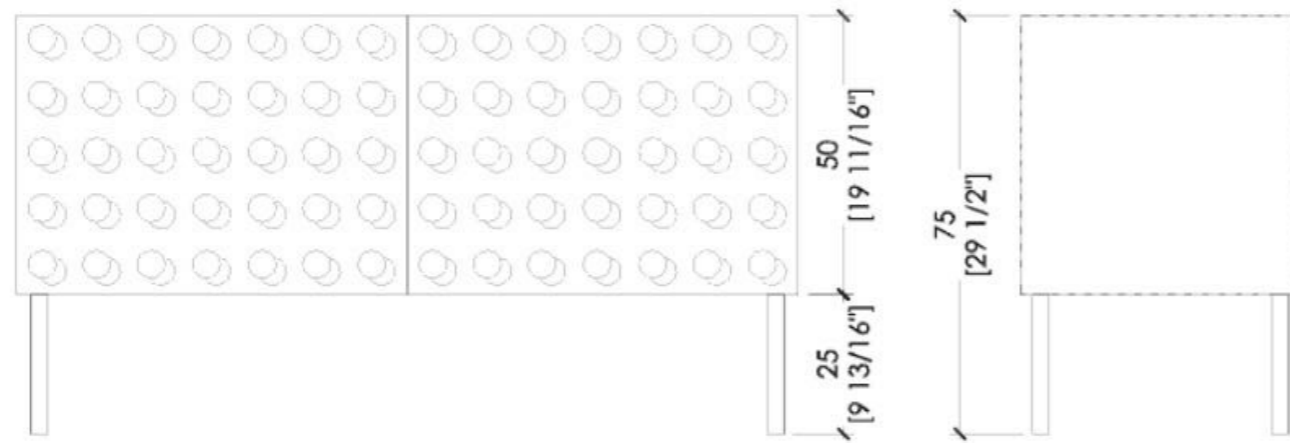

DIMENSIONS

Plan view

Front view

Side View

Section

Sideboards "Instarsia 1 & 2"

Reproduced only in
33 numbered specimen

Door with inlays and structure wood
veneered in natural maple.

Door with push pull opening system.

Fitted with 1 internal shelf and
*available with brushed metal legs or as
a hanging sideboard.*

Special dimensions are NOT available.

Dimensions:

W55" 1/8 x D19" 11/16 x H29" 1/2