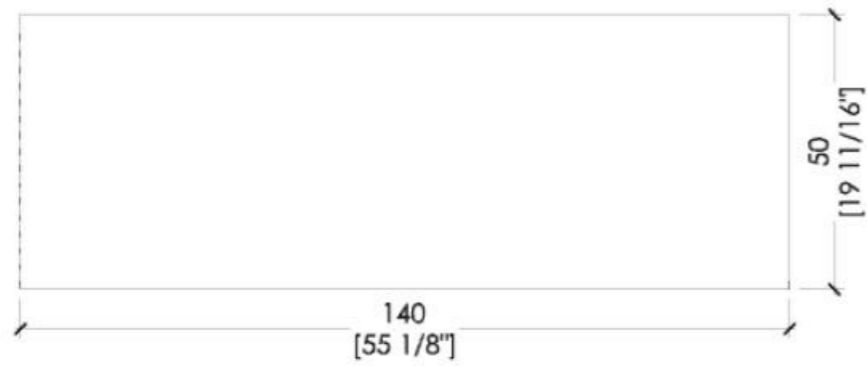

DIMENSIONS

Plan view

Front view

Side View

Section

Sideboards "Instarsia 1 & 2"

Reproduced only in
33 numbered specimen

Door with inlays and structure wood
veneered in natural maple.

Door with push pull opening system.

Fitted with 1 internal shelf and
*available with brushed metal legs or as
a hanging sideboard.*

Special dimensions are NOT available.

Dimensions:

W55" 1/8 x D19" 11/16 x H29" 1/2