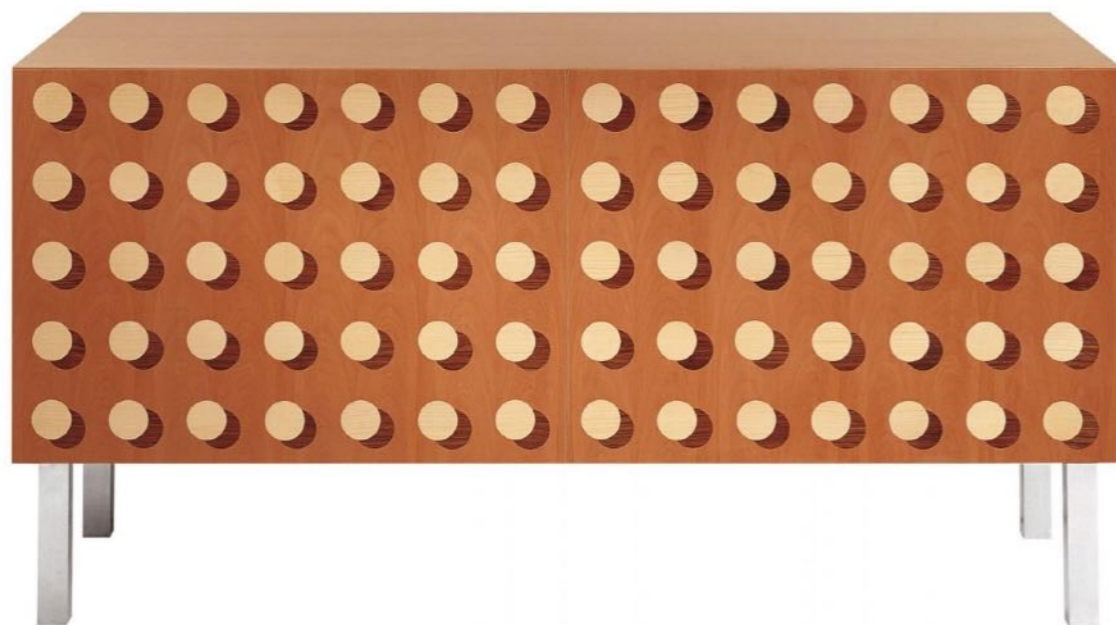

R.T.H 2

project by Robert e Trix Haussmann