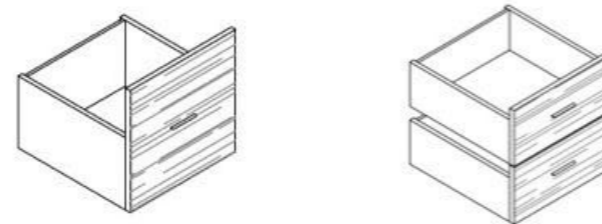

Drawer for hanging unit 40/40
Drawer with wood veneered front with DECOR horizontal carving on the external side.
Available in all wood essences of the collection or in aniline-dyed oak in all RAL colours without any price variation.