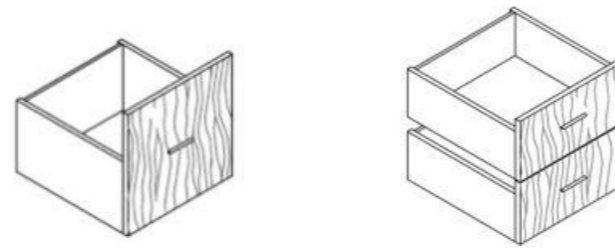

Drawer for hanging unit 40/40
Drawer with front veneered in plain wood with vertical grain.
Available in all wood essences of the collection or in aniline-dyed oak in all RAL colours without any price variation.