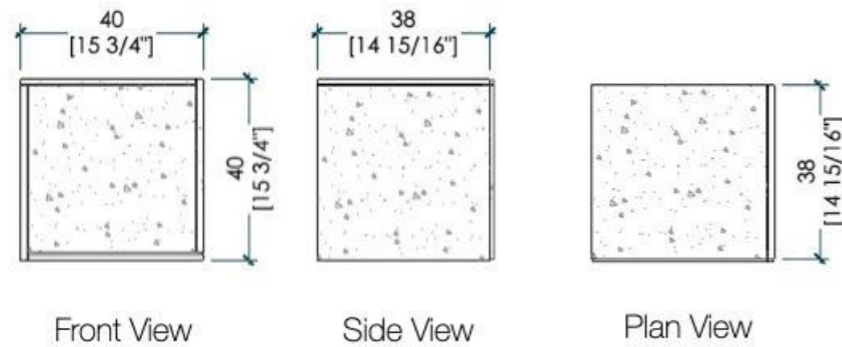

# MATERIA

---

COLLECTION  
LUXURY DECOR AND BESPOKE SOLUTIONS

40/40 MODULAR SYSTEM

---

**LAURAMERONI**  
design . collection

40/40 is a modular system, designed by Bartoli Design.

Each module has a volume of 40x40x38cm characterized by minimalistic details, such as the slim brass profiles.

## Hanging Unit