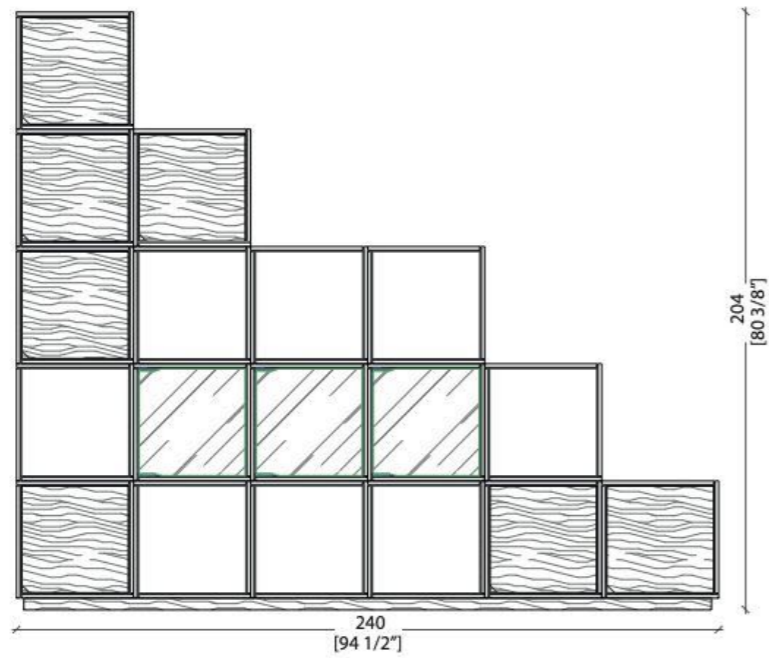

Height: Wood 4 3/4"  
Depth: 17 3/4"  
Widths: 23 1/2"  
39 1/2"  
55 1/4"  
70 3/4"  
86 1/2"

Handle position

Brass Handle for unit 40/40  
Metal handle with satin brass finish for hinged doors.

Dimensions in cm.: W. 8 x D. 1,3 x Th. 0,3

1

2

3

4

5

6

7

8