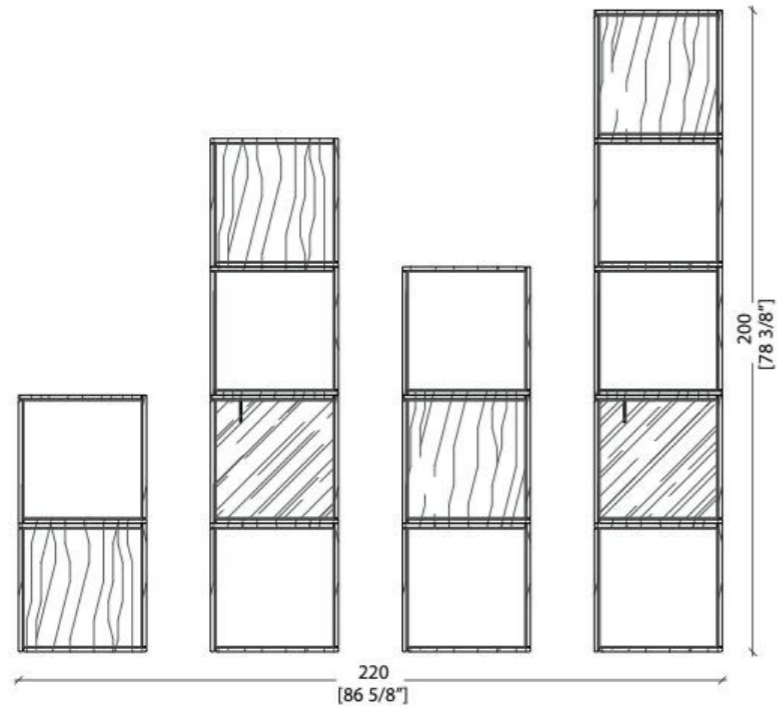

Height: Wood 4 3/4"  
Depth: 17 3/4"  
Widths: 23 1/2"  
39 1/2"  
55 1/4"  
70 3/4"  
86 1/2"

Handle position

Brass Handle for unit 40/40  
Metal handle with satin brass finish for hinged doors.

Dimensions in cm.: W. 8 x D. 1,3 x Th. 0,3

1

2

3

4

5

6

7

8

9

10

11

12

13

14

15

STANDARD WOODS