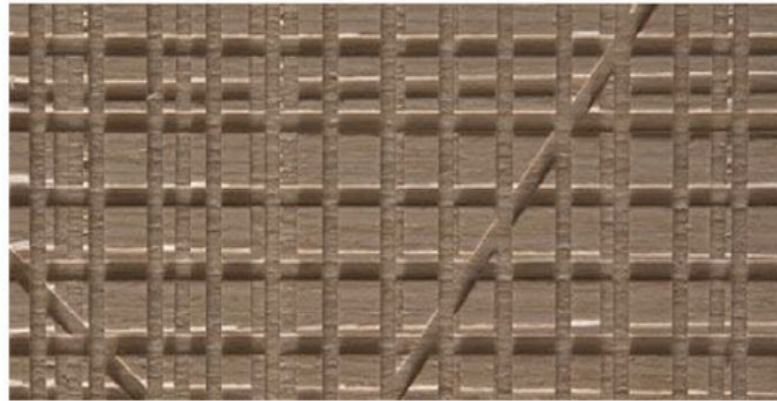

RAL 9017

AVAILABLE IN ALL RAL COLORS

MAXIMA CARVED WOODS

Maple

Oak

Teak

Canaletto Walnut

Rosewood