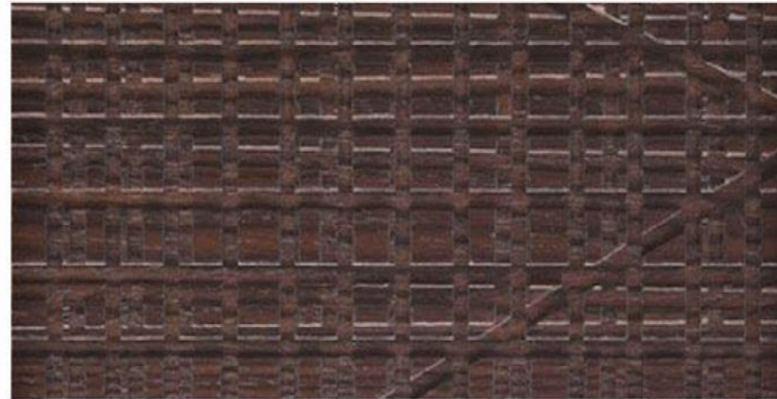

RAL 9017

AVAILABLE IN ALL RAL COLORS

MAXIMA CARVED WOODS

Maple

Oak

Teak

Canaletto Walnut

Rosewood