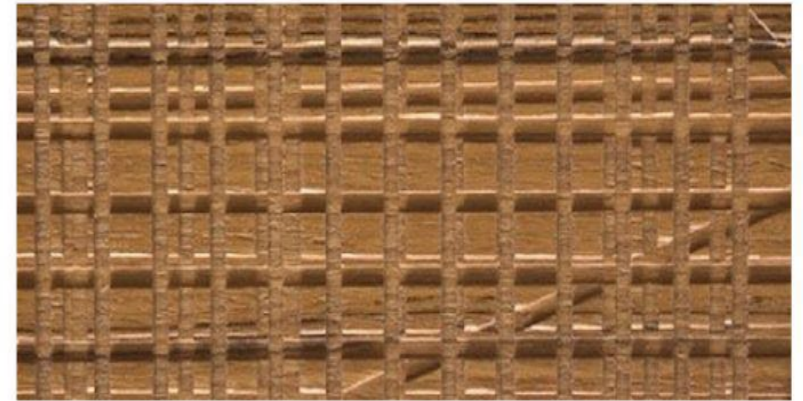

RAL 9017

AVAILABLE IN ALL RAL COLORS

MAXIMA CARVED WOODS

Maple

Oak

Teak

Canaletto Walnut

Rosewood

Wenge

Mahogany

Aniline dyed

Available in all RAL Colours

DECOR CARVED WOODS

Maple

Oak

Teak