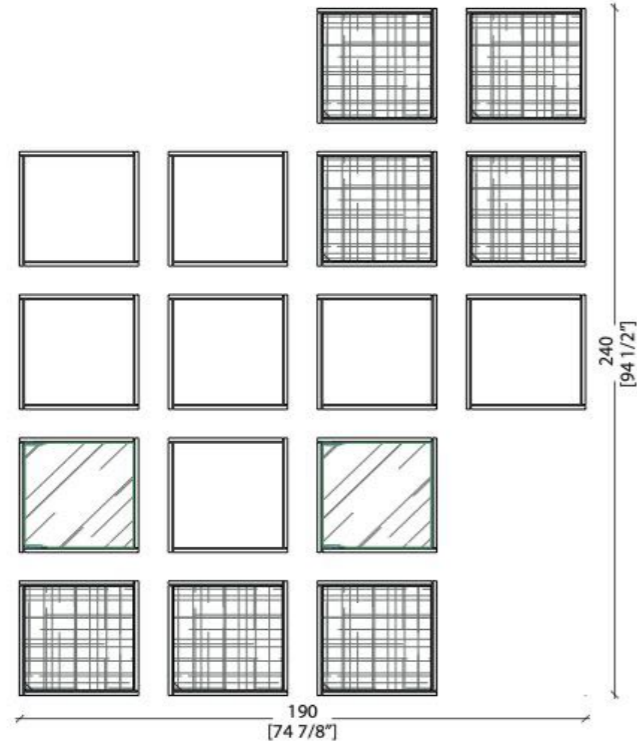

## Hanging Unit

Height: Wood 4 3/4"  
Depth: 17 3/4"  
Widths: 23 1/2"  
39 1/2"  
55 1/4"  
70 3/4"  
86 1/2"

Handle position

Brass Handle for unit 40/40  
Metal handle with satin brass finish for hinged doors.

Dimensions in cm.: W. 8 x D. 1,3 x Th. 0,3

1

2

3

4

5

6

7

8