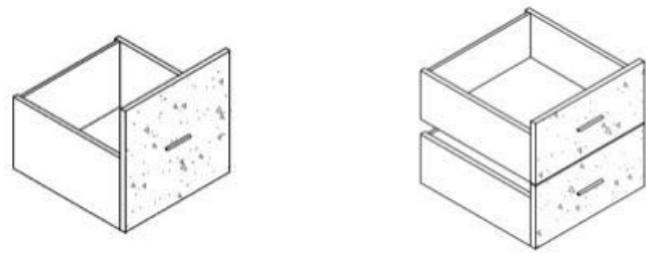

Drawers

Drawer for hanging unit 40/40
Drawer with front made of brushed matt lacquered wood.
Available in all RAL colours without any price variation.