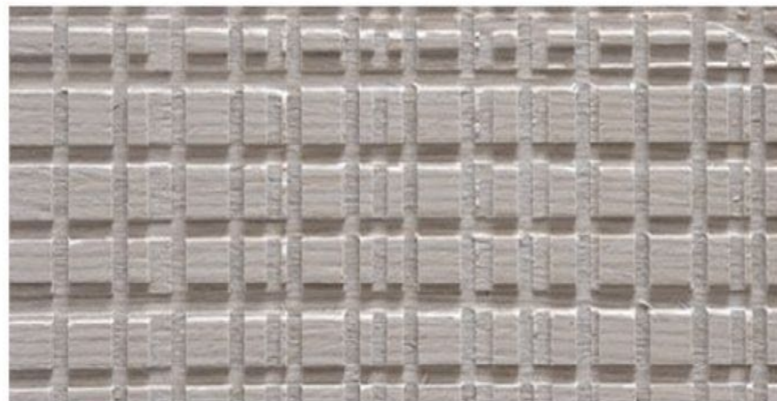

Aniline dyed