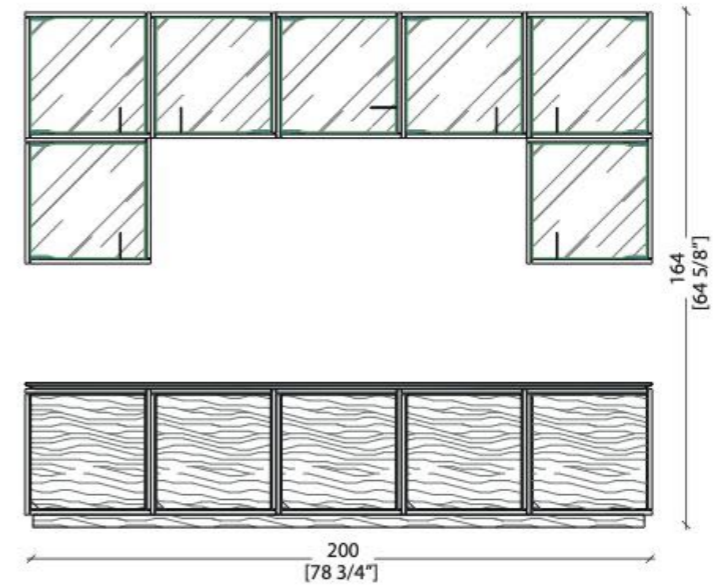

Height: Wood 4 3/4"  
Depth: 17 3/4"  
Widths: 23 1/2"  
39 1/2"  
55 1/4"  
70 3/4"  
86 1/2"

Handle position

Brass Handle for unit 40/40  
Metal handle with satin brass finish for hinged doors.

Dimensions in cm.: W. 8 x D. 1,3 x Th. 0,3

1

2

3

4

5

6

7

8