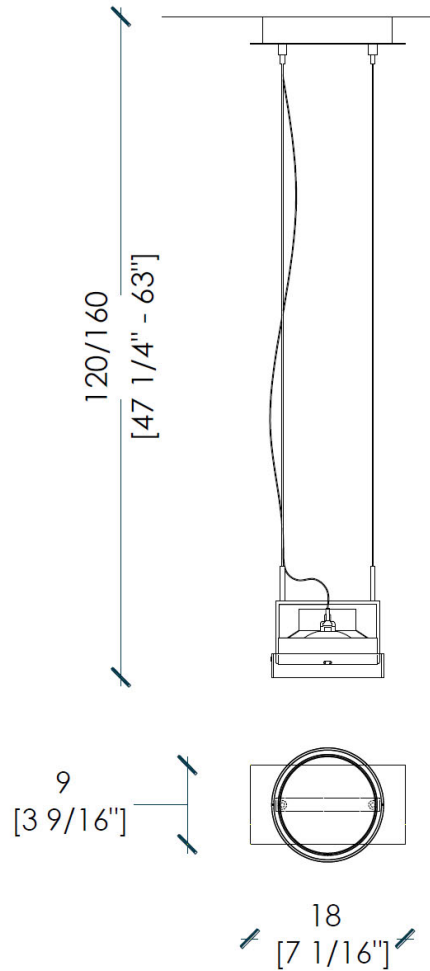

Burnished brass

FINISH

Finish: Burnished Brass

LIGHTING INCLUDED

Type: Halogen	Base: G53	Bulb: E12
Model: Halospot 111 Pro 50W 12 V 40°		Angle: 40°
Wattage : 50W	Wattage Equivalent: 75W	Lumen: 650
Color: Warm White	Temperature: 3000K	Cri: 100

TRANSFORMER INCLUDED

Model: TCI 119652A PICO WOLF PW 60W 230/12V
Volt IN: 220-240V * Volt Out: 12V Hz: 50-60 Hz
Dimmer: trailing-edge dimmer IGBT

*the version with transformer for voltage 100-200V available on request

LIGHTING INCLUDED

Type: LED	Base: G53	Bulb: LED
Model: PPRO AR111 75 40° DIM 11.5 W/930 G53		Angle: 40°
Wattage : 11.5W	Wattage Equivalent: 75W	Lumen: 800
Color: Warm White	Temperature: 2700K	Cri: .>90

TRANSFORMER INCLUDED

Model: 152-120150SMW
Volt IN: 100-240V Volt Out: 12V Hz: 50-60 Hz
Non dimmable