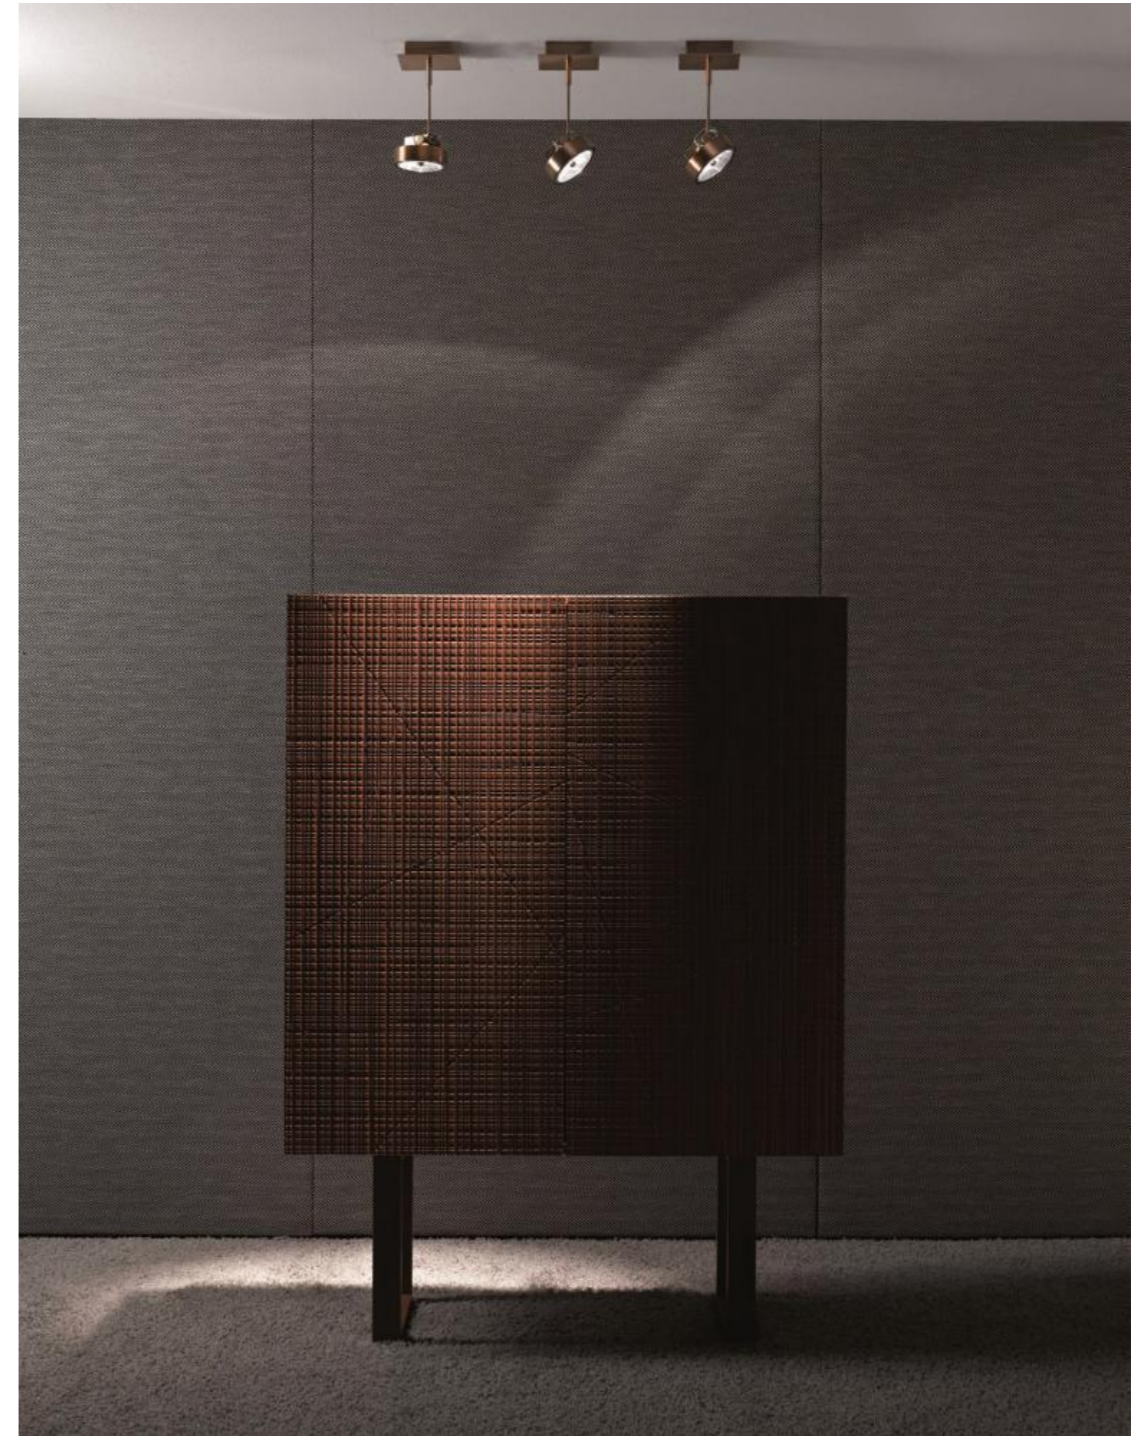

MATERIA COLLECTION

LUXURY DECOR & BESPOKE SOLUTIONS

WORK LIGHT MA 01

LAURAMERONI
design . collection

The adjustable spotlight can be arranged to the wall and used also as a bedside lamp offering a functional lighting source.

Worklight is arranged for ceiling fastening to efficiently illuminate the room.

Spotlight in burnished brass arranged for ceiling or wall fastening. Available with halogen bulb or LED.

MA01 is a technical hand-made lamp in thick burnished brass to be used in environments where light is a fundamental element. Thanks to its design, this lamp illuminates the room without renouncing to a sophisticated atmosphere.

MA 01 is available with halogen bulb or LED with 24° or 40° beam angle.

This adjustable spotlight can be arranged for wall fastening, offering a functional lighting source.

This spotlight meets different needs, without renouncing to the uniqueness and high performances.

Thanks to an elegant and modern design, MA 01 is the ideal solution for both private and public spaces.

Individually or in combination with other spotlights, Worklight MA 01 creates a welcoming atmosphere.