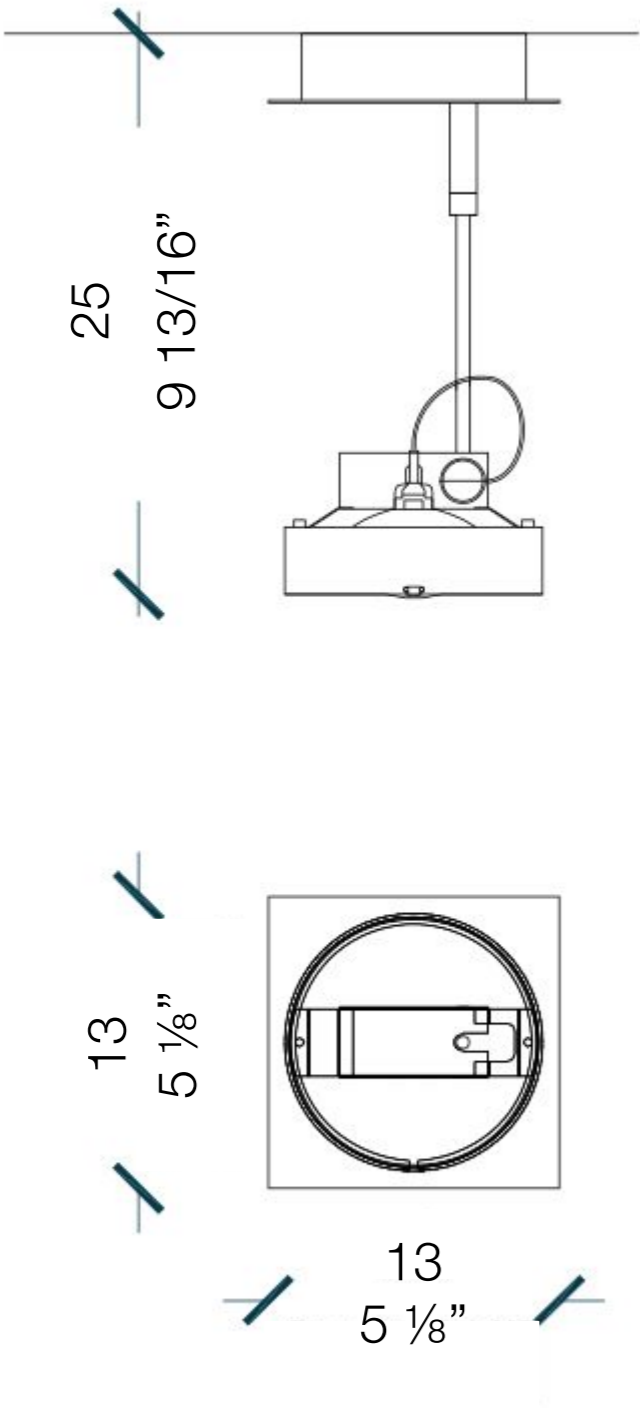

MA 01

LIGHTING INCLUDED

Type: LED	Base: G53	Bulb: LED	
Model: PPRO AR111 75 40° DIM 11.5 W/930 G53		Angle: 40 °	
Wattage : 11.5W	Wattage Equivalent: 75W	Lumen: 800	
Color: Warm White	Temperature: 2700K	Cri: >90	

TRANSFORMER INCLUDED

Model: 152-120150SMW		
Volt IN: 100-240V	Volt OUT: 12V	Hz: 50-60 Hz
Not Dimmable		

FINISHES