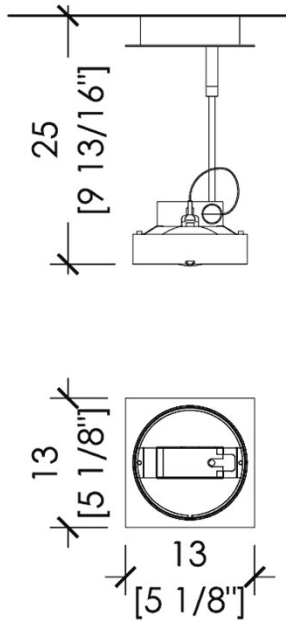

Burnished brass

FINISH

Finish: Burnished Brass

LIGHTING INCLUDED

Type: Halogen	Base: G53	Bulb: E12
Model: Halospot 111 Pro 50W 12 V 40°		Angle: 40°
Wattage : 50W	Wattage Equivalent: 75W	Lumen: 650
Color: Warm White	Temperature: 3000K	Cri: 100

TRANSFORMER INCLUDED

Model: TCI 119652A PICO WOLF PW 60W 230/12V
Volt IN: 220-240V * Volt Out: 12V Hz: 50-60 Hz
Dimmer: trailing-edge dimmer IGBT

*the version with transformer for voltage 100-200V available on request

LIGHTING INCLUDED

Type: LED	Base: G53	Bulb: LED
Model: PPRO AR111 75 40° DIM 11.5 W/930 G53		Angle: 40°
Wattage : 11.5W	Wattage Equivalent: 75W	Lumen: 800
Color: Warm White	Temperature: 2700K	Cri: .>90

TRANSFORMER INCLUDED

Model: 152-120150SMW
Volt IN: 100-240V Volt Out: 12V Hz: 50-60 Hz
Non dimmable