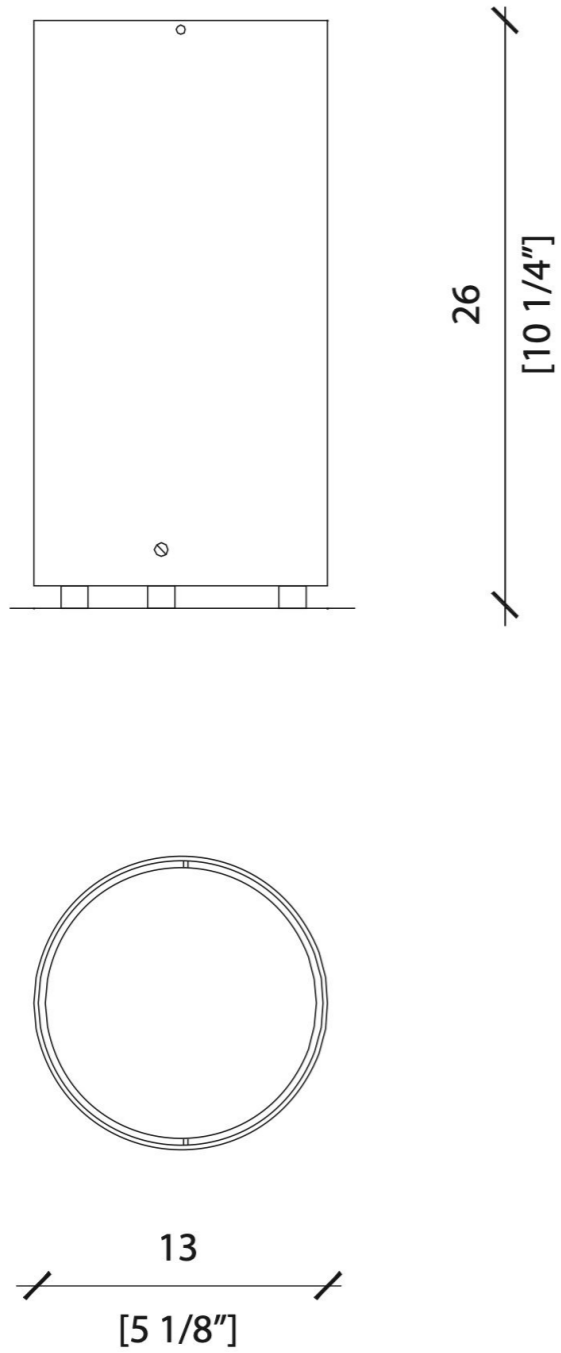

Tabo Tavolo MF35