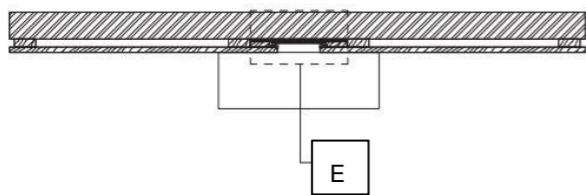

Tatami system can also feature a backlit niche and a shelving system which perfectly integrates with this modern wall paneling

Tatami carving

criss-cross
tatami carving

max. 100
(39")
Type A

max. 100
(39")
Type B

max. 100
(39")
Type C

max. 100
(39")
Type D

max. 100
(39")
Type E

Tatami offers a series of hinged and sliding doors which can be fully integrated in this modern wall cladding system.

Marble Vertical Insert