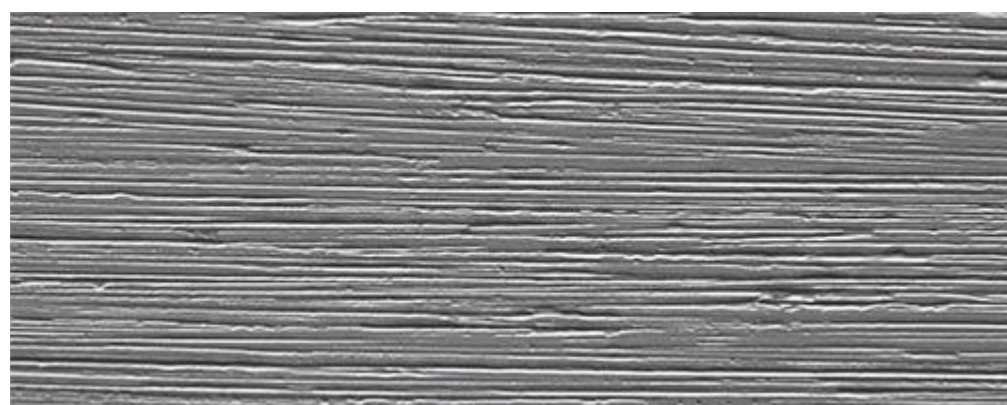

Bronze

Silver