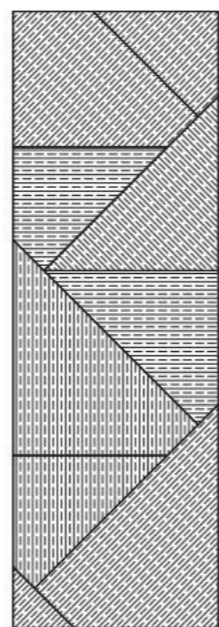

Tatami is made of three different design modules that can be combined to create a wide number of possible solutions for a creative wall decoration.

Tatami panels are available in four finishes which will give a touch of light to every interior design project.

Tatami system can also feature a backlit niche and a shelving system which perfectly integrates with this modern wall paneling

Tatami carving

criss-cross
tatami carving

max. 100
(39")
Type A

max. 100
(39")
Type B