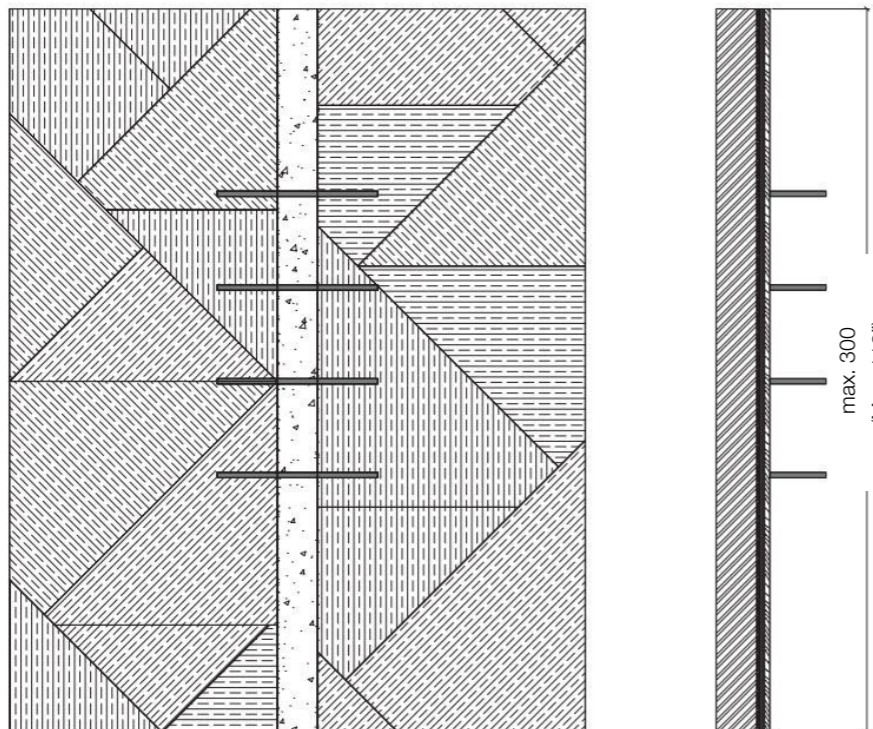

Tatami system can also feature a backlit niche and a shelving system which perfectly integrates with this modern wall paneling

Tatami carving

criss-cross
tatami carving

max. 100
(39")
Type A

max. 100
(39")
Type B

max. 100
(39")
Type C

max. 100
(39")
Type D

max. 100
(39")
Type E

Tatami offers a series of hinged and sliding doors which can be fully integrated in this modern wall cladding system.

Marble Vertical Insert