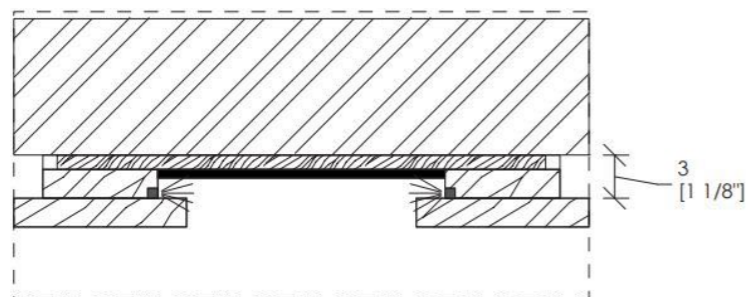

Marble Vertical Insert

DETAIL E