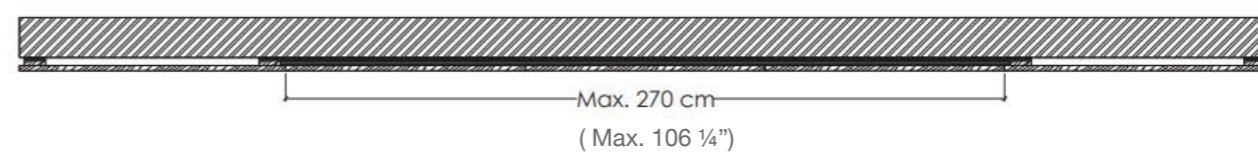

Tatami system can also feature a backlit niche and a shelving system which perfectly integrates with this modern wall paneling

Tatami carving

criss-cross
tatami carving

max. 100
(39")
Type A

max. 100
(39")
Type B

max. 100
(39")
Type C

max. 100
(39")
Type D

max. 100
(39")
Type E

Tatami offers a series of hinged and sliding doors which can be fully integrated in this modern wall cladding system.

Marble Vertical Insert