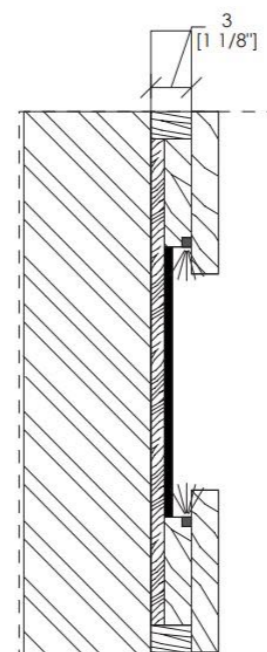

Marble Vertical Insert

DETAIL F