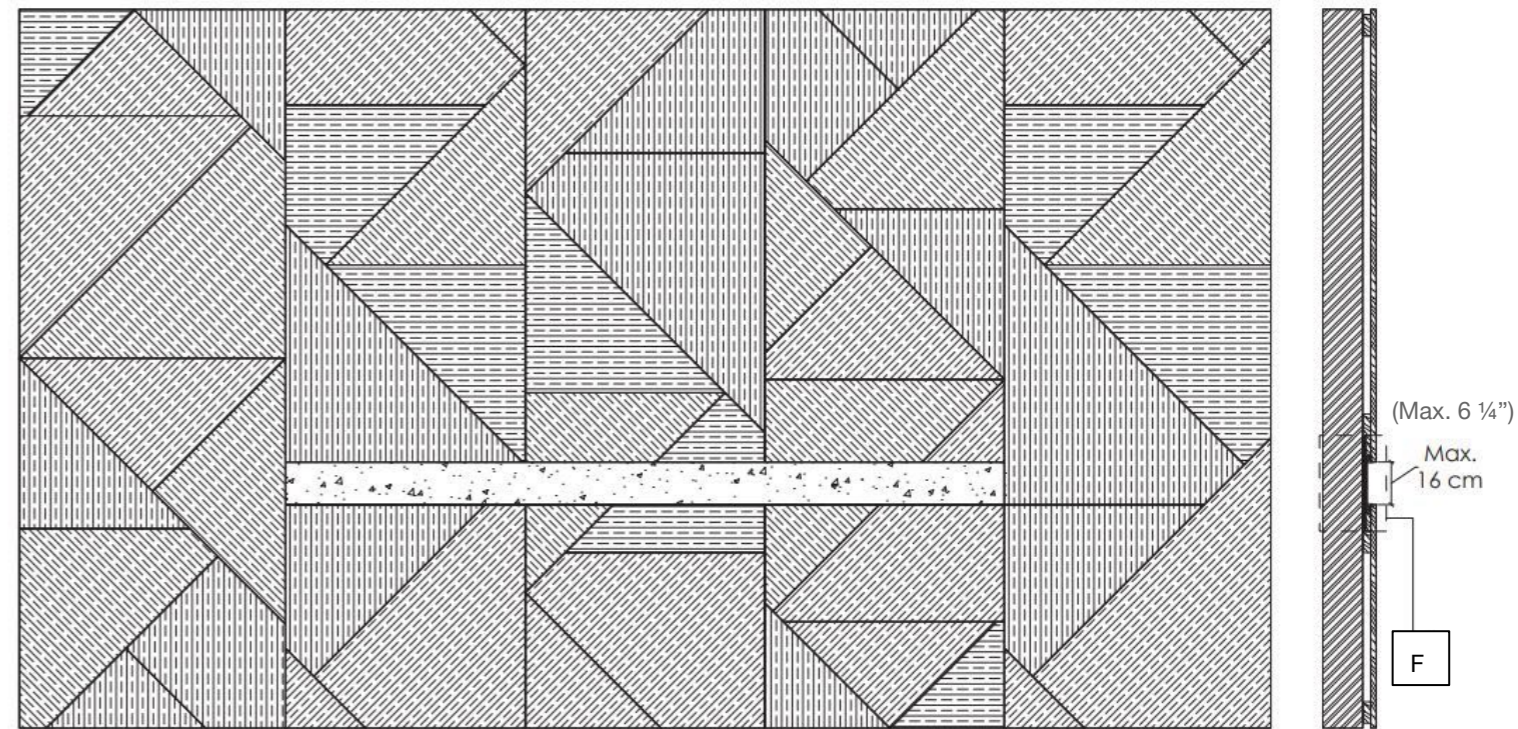

Tatami system can also feature a backlit niche and a shelving system which perfectly integrates with this modern wall paneling

Tatami carving

criss-cross
tatami carving

max. 100
(39")
Type A

max. 100
(39")
Type B

max. 100
(39")
Type C

max. 100
(39")
Type D

max. 100
(39")
Type E

Tatami offers a series of hinged and sliding doors which can be fully integrated in this modern wall cladding system.

Marble Vertical Insert