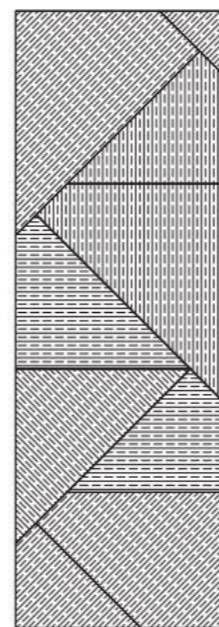

Tatami system can also feature a backlit niche and a shelving system which perfectly integrates with this modern wall paneling

Tatami carving

criss-cross
tatami carving

max. 100
(39")
Type A

max. 100
(39")
Type B