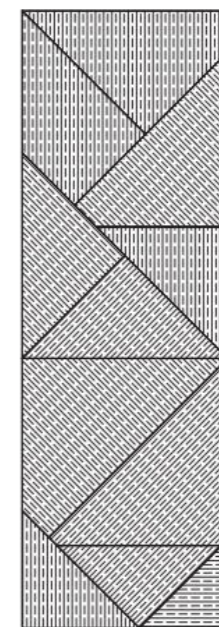

max. 100
(39")
Type D