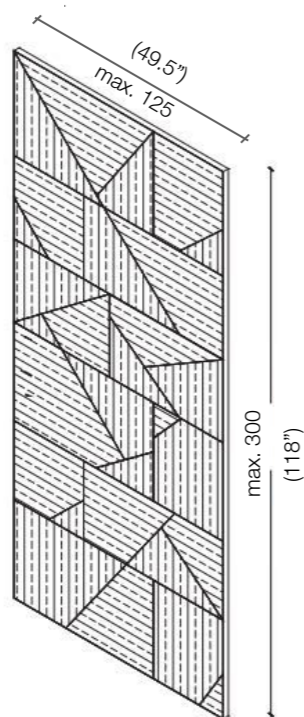

Tatami is made of three different design modules that can be combined to create a wide number of possible solutions for a creative wall decoration.

Tatami panels are available in four finishes which will give a touch of light to every interior design project.

Tatami system can also feature a backlit niche and a shelving system which perfectly integrates with this modern wall paneling

Tatami carving

criss-cross
tatami carving

max. 100
(39")
Type A

max. 100
(39")
Type B