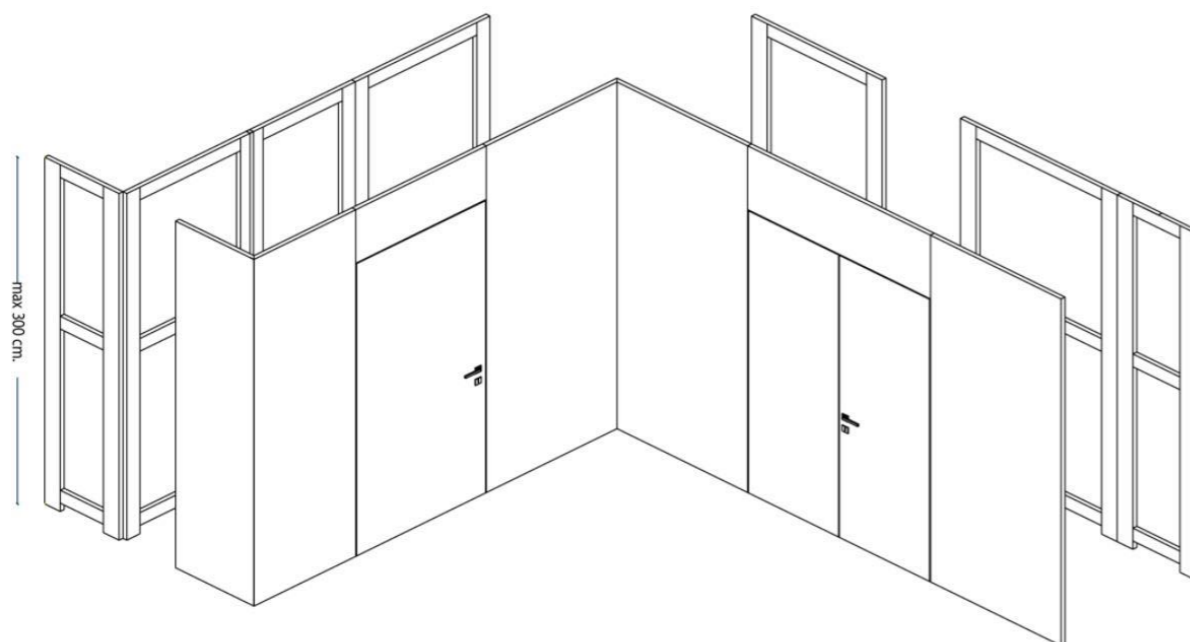

Tatami system can also feature a backlit niche and a shelving system which perfectly integrates with this modern wall paneling

Tatami carving

criss-cross
tatami carving

max. 100
(39")
Type A

max. 100
(39")
Type B

max. 100
(39")
Type C

max. 100
(39")
Type D

max. 100
(39")
Type E

Tatami offers a series of hinged and sliding doors which can be fully integrated in this modern wall cladding system.

Marble Vertical Insert