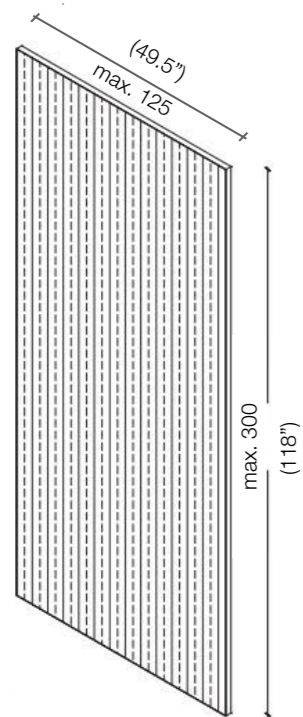

Tatami is made of three different design modules that can be combined to create a wide number of possible solutions for a creative wall decoration.

Tatami panels are available in four finishes which will give a touch of light to every interior design project.

Tatami system can also feature a backlit niche and a shelving system which perfectly integrates with this modern wall paneling

Tatami carving

criss-cross
tatami carving

max. 100
(39")
Type A

max. 100
(39")
Type B