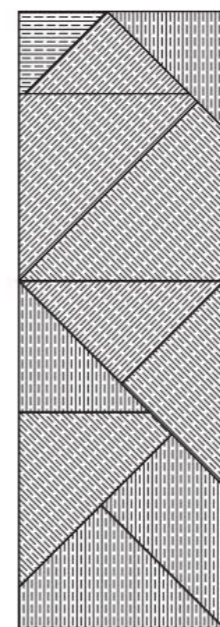

Tatami system can also feature a backlit niche and a shelving system which perfectly integrates with this modern wall paneling

Tatami carving

criss-cross
tatami carving

max. 100
(39")
Type A

max. 100
(39")
Type B

max. 100
(39")
Type C

max. 100
(39")
Type D

max. 100
(39")
Type E

Tatami offers a series of hinged and sliding doors which can be fully integrated in this modern wall cladding system.

Marble Vertical Insert