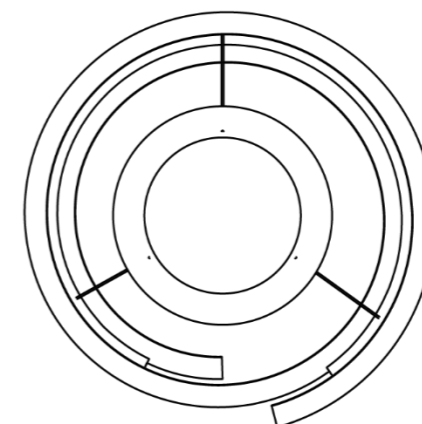

## SUSPENSION LAMP

Swirl is a suspension lamp made of a thin strip of metal in spiral form that generates an upward movement. This motion follows the curved line which is the source of a diffuse light, while the play of reflections on the metal surface creates a precious warm light, perfect for a pleasant and welcoming atmosphere.

**Swirl CA 100**  
**Weight: 28.66 lbs (13 kg)**

**Swirl CA 65**  
**Weight: 19.84 lbs (9 kg)**

**LIGHTING INCLUDED**

Type: LED strip  
 Model: RGLUCE R600/352820-WW 120 led/m 9,6W/m 720 lumen/m  
 Wattage: 49W      Lumen: 3650  
 Colour: Warm White      Temperature: 3000K      Cri: >80