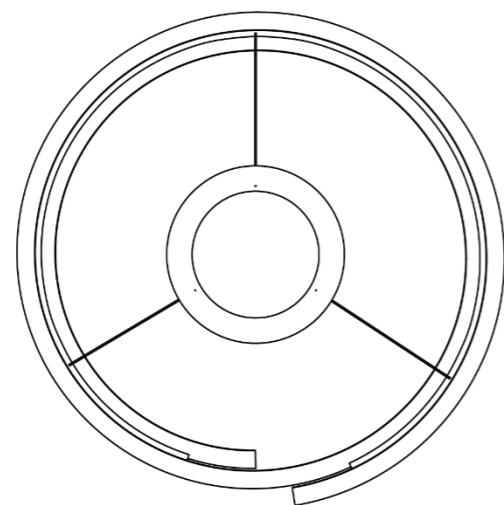

## SUSPENSION LAMP

Swirl is a suspension lamp made of a thin strip of metal in spiral form that generates an upward movement. This motion follows the curved line which is the source of a diffuse light, while the play of reflections on the metal surface creates a precious warm light, perfect for a pleasant and welcoming atmosphere.

The use of brass, hand worked, respects Laurameroni usual attention to metals to heighten their precious essence and create unique products.

**MATERIA** COLLECTION  
LUXURY DECOR & BESPOKE SOLUTIONS

Hanging lamp made of an acid-etched brass strip in spiral form, available in two different diameters, with LED light and adjustable cables.

**Swirl CA 100**  
**Weight: 28.66 lbs (13 kg)**

**Swirl CA 65**  
**Weight: 19.84 lbs (9 kg)**

**LIGHTING INCLUDED**

Type: LED strip  
 Model: RGLUCE R600/352820-WW 120 led/m 9,6W/m 720 lumen/m  
 Wattage: 49W      Lumen: 3650  
 Colour: Warm White      Temperature: 3000K      Cri: >80