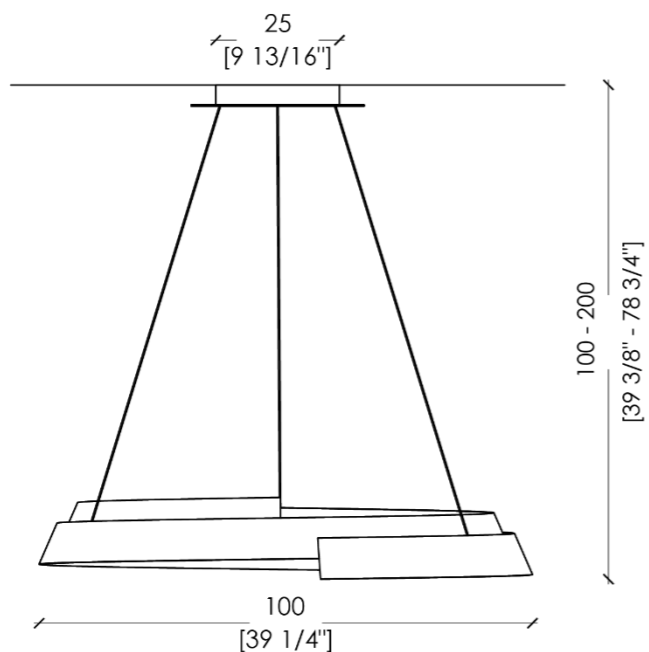

## SUSPENSION LAMP

Swirl is a suspension lamp made of a thin strip of metal in spiral form that generates an upward movement. This motion follows the curved line which is the source of a diffuse light, while the play of reflections on the metal surface creates a precious warm light, perfect for a pleasant and welcoming atmosphere.

**Swirl CA 100**  
**Weight: 28.66 lbs (13 kg)**

**Swirl CA 65**  
**Weight: 19.84 lbs (9 kg)**

**LIGHTING INCLUDED**

Type: LED strip  
 Model: RGLUCE R600/352820-WW 120 led/m 9,6W/m 720 lumen/m  
 Wattage: 49W      Lumen: 3650  
 Colour: Warm White      Temperature: 3000K      Cri: >80