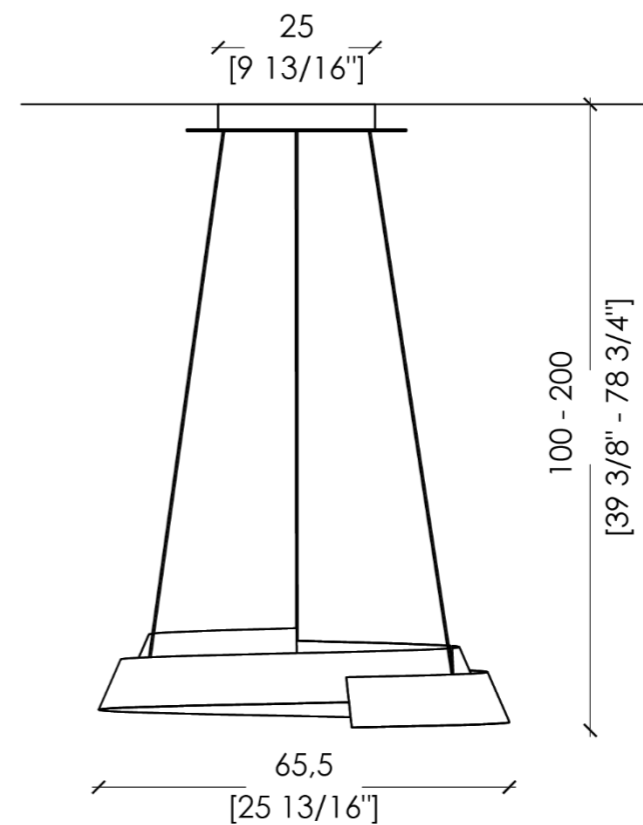

## SUSPENSION LAMP

Swirl is a suspension lamp made of a thin strip of metal in spiral form that generates an upward movement. This motion follows the curved line which is the source of a diffuse light, while the play of reflections on the metal surface creates a precious warm light, perfect for a pleasant and welcoming atmosphere.

**Swirl CA 100**  
**Weight: 28.66 lbs (13 kg)**

**Swirl CA 65**  
**Weight: 19.84 lbs (9 kg)**

**LIGHTING INCLUDED**

Type: LED strip  
 Model: RGLUCE R600/352820-WW 120 led/m 9,6W/m 720 lumen/m  
 Wattage: 49W      Lumen: 3650  
 Colour: Warm White      Temperature: 3000K      Cri: >80