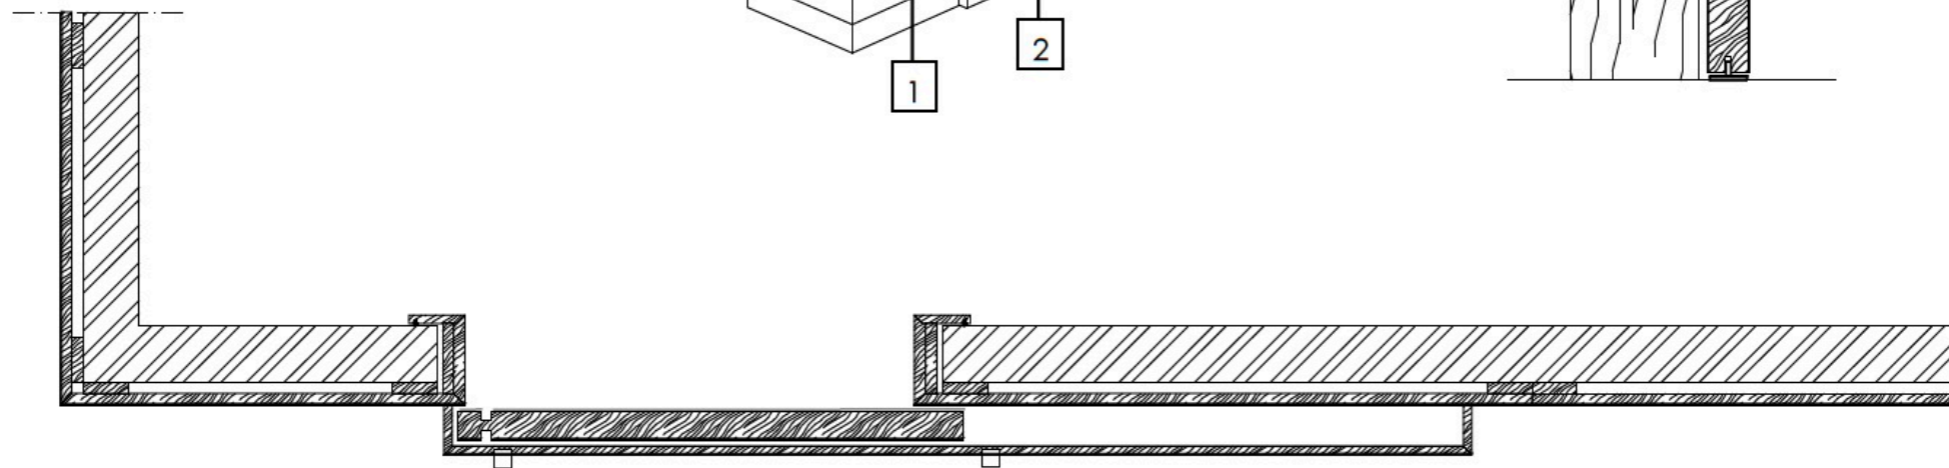

WALL PANEL SYSTEM with "hinged" door

WALL PANELS SYSTEM with "AT SIGHT" Sliding Door

- 1 → Wall panel + Anchorage structure
- 2 → Sliding door with rail cover

HORIZONTAL SECTION

VERTICAL SECTION

BOISERIE SYSTEM with "POCKET" Sliding Door

- 1 → Wall panel + Anchorage structure
- 2 → Sliding door with rail cover

HORIZONTAL SECTION

VERTICAL SECTION

Wall panels made of blockboard 20 mm thick clad on the sight side with metal strips 1 mm thick.
With veneered edges available in all plain woods of the collection.