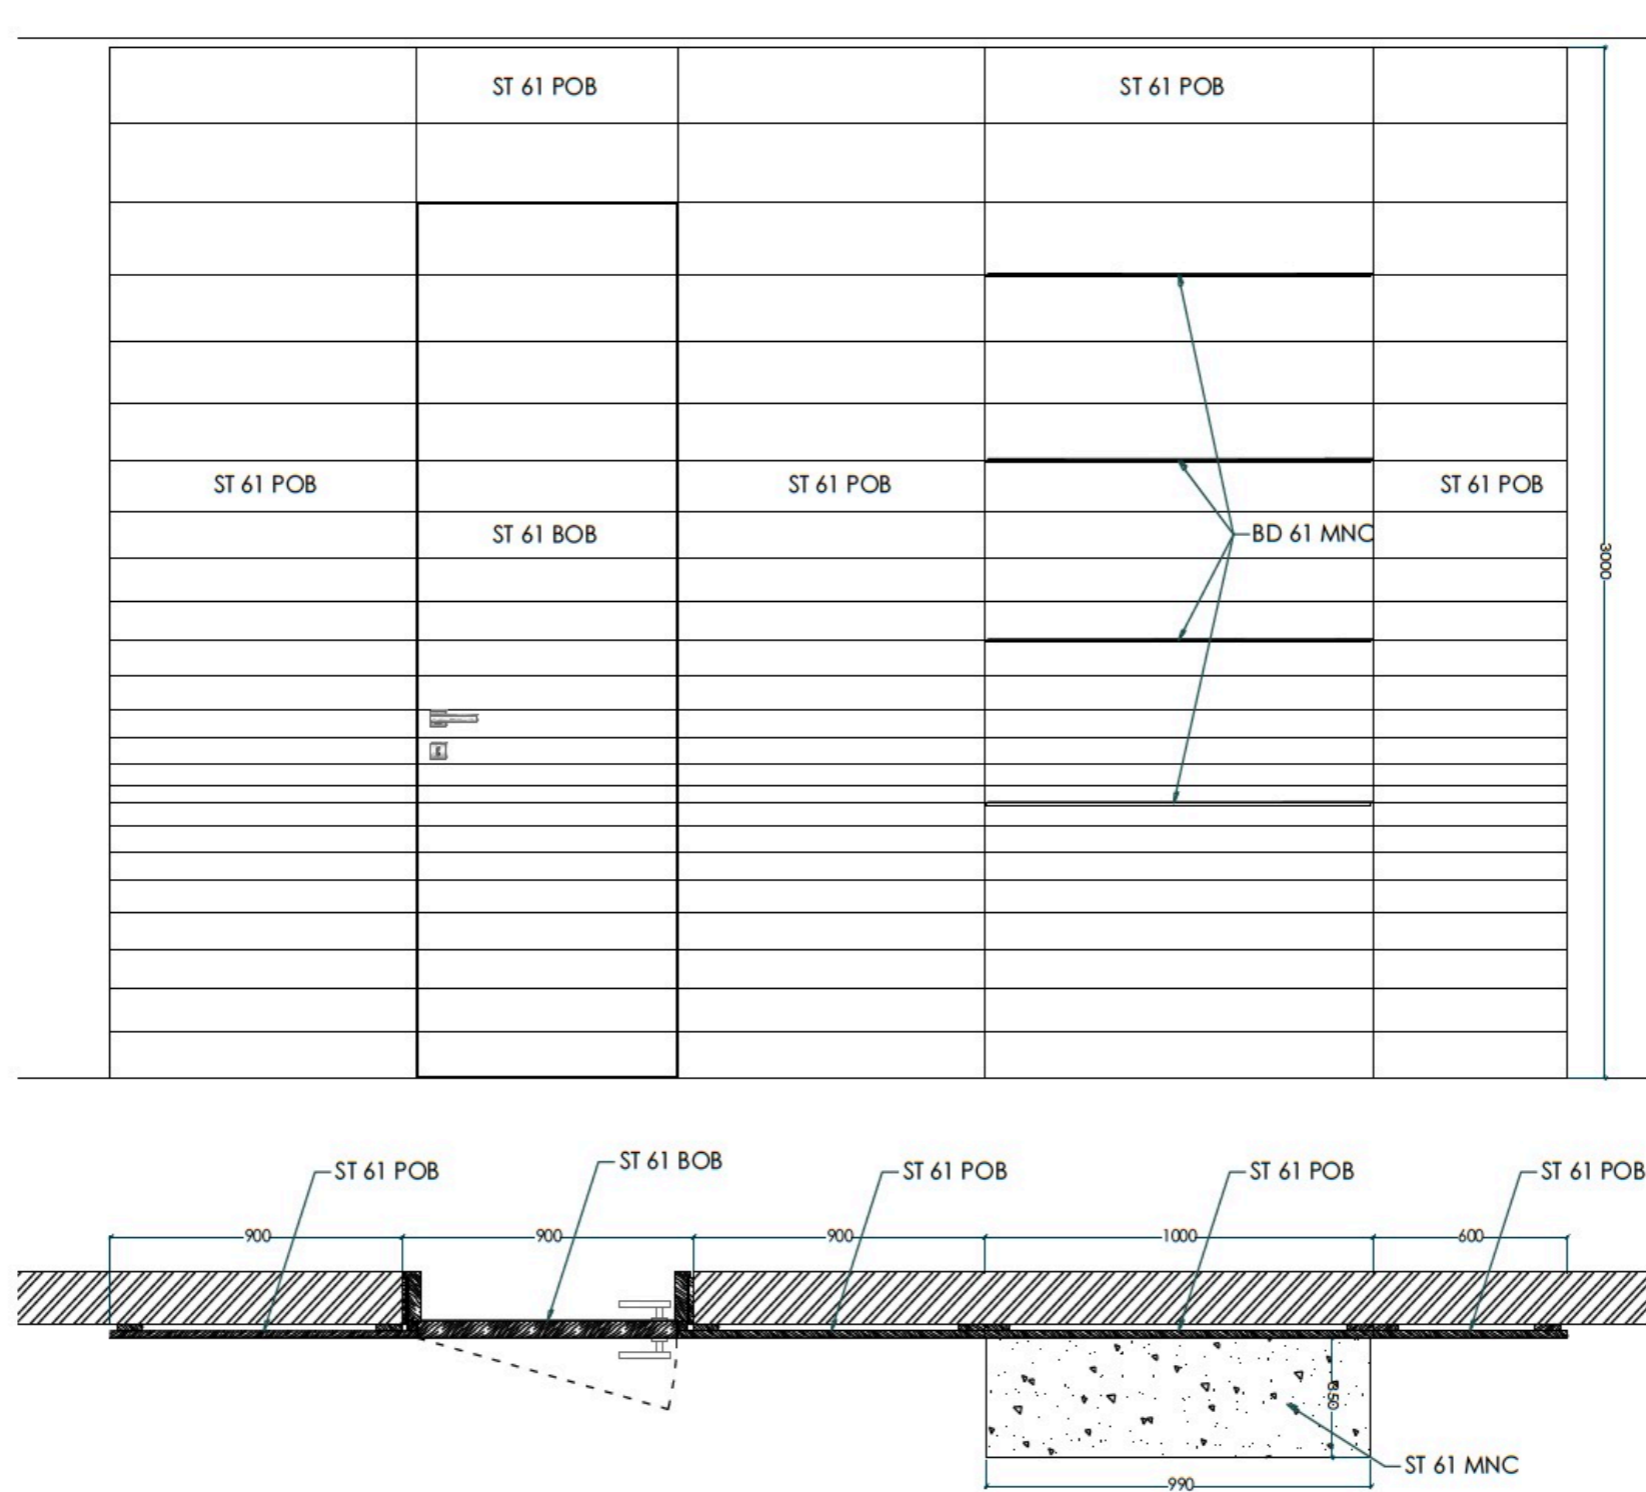

WALL PANEL SYSTEM with "hinged" door

WALL PANELS SYSTEM with "AT SIGHT" Sliding Door

- 1 → Wall panel + Anchorage structure
- 2 → Sliding door with rail cover

HORIZONTAL SECTION

VERTICAL SECTION

BOISERIE SYSTEM with "POCKET" Sliding Door

- 1 → Wall panel + Anchorage structure
- 2 → Sliding door with rail cover

HORIZONTAL SECTION

VERTICAL SECTION

Wall panels made of blockboard 20 mm thick clad on the sight side with metal strips 1 mm thick.
With veneered edges available in all plain woods of the collection.

On request, the edging can be made in the same metal as the panel cladding.

Maximum panel dimensions in cm.: W. 100 x H. 330 x Th. 2,1

shelf fitted for wall panel fastening
available in all finishes noted

Nominal dimensions of the board:
Width in cm.: min. 70 - max. 125
Height in cm.: min. 200 - max. 300
Thickness cm. 5

Dimension limits:

Single leaf door: L min. 70 - max. 125
H min. 200 - max. 300

Double leaf door: L min. 140 - max. 250
H min. 200 - max. 300