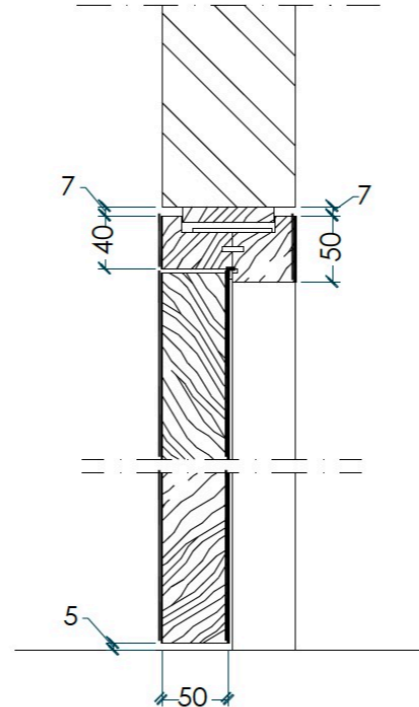

Nominal dimensions of the board:
Width in cm.: min. 70 - max. 125
Height in cm.: min. 200 - max. 300
Thickness cm. 5

Dimension limits:

Single leaf door: L min. 70 - max. 125
H min. 200 - max. 300

Double leaf door: L min. 140 - max. 250
H min. 200 - max. 300

STANDARD hardware:

- Patent magnetic lock
- Concealed hinges in satin steel with 180° opening

Dimension limits:

Single leaf door:	W min. 70 - max. 100 H min. 210 - max. 300
Asymmetrical double leaf door:	W min. 100 - max. 160 H min. 210 - max. 300
Symmetrical double leaf door:	W min. 100 - max. 200 H min. 210 - max. 300

Single leaf door horizontal section

Vertical Section

Double leaf door horizontal section

HINGED DOOR

Hollow-core hinged door clad with polished steel on both sides and with veneered edges available in all plain woods of the collection.