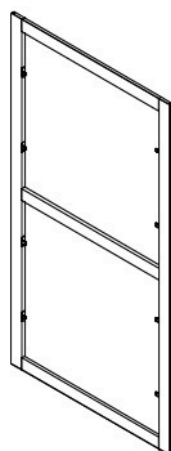

WALL PANEL SYSTEM with "hinged" door

WALL PANELS SYSTEM with "AT SIGHT" Sliding Door

- 1 → Wall panel + Anchorage structure
- 2 → Sliding door with rail cover

HORIZONTAL SECTION

VERTICAL SECTION

BOISERIE SYSTEM with "POCKET" Sliding Door

- 1 → Wall panel + Anchorage structure
- 2 → Sliding door with rail cover

HORIZONTAL SECTION

VERTICAL SECTION

Wall panels made of blockboard 20 mm thick clad on the sight side with metal strips 1 mm thick.
With veneered edges available in all plain woods of the collection.

On request, the edging can be made in the same metal as the panel cladding.

Maximum panel dimensions in cm.: W. 100 x H. 330 x Th. 2,1

shelf fitted for wall panel fastening
available in all finishes noted