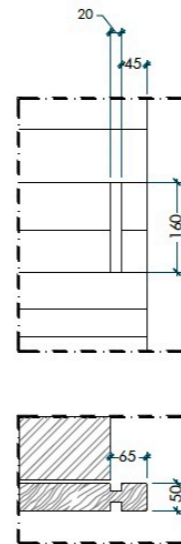

Handle hollowed out in the door thickness