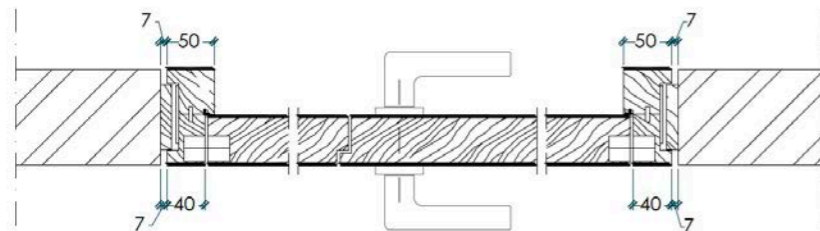

STANDARD hardware:

- Patent magnetic lock
- Concealed hinges in satin steel with 180° opening

Dimension limits:

Single leaf door:	W min. 70 - max. 100 H min. 210 - max. 300
Asymmetrical double leaf door:	W min. 100 - max. 160 H min. 210 - max. 300
Symmetrical double leaf door:	W min. 100 - max. 200 H min. 210 - max. 300

Single leaf door horizontal section

Vertical Section

Double leaf door horizontal section

HINGED DOOR

Hollow-core hinged door clad with polished steel on both sides and with veneered edges available in all plain woods of the collection.