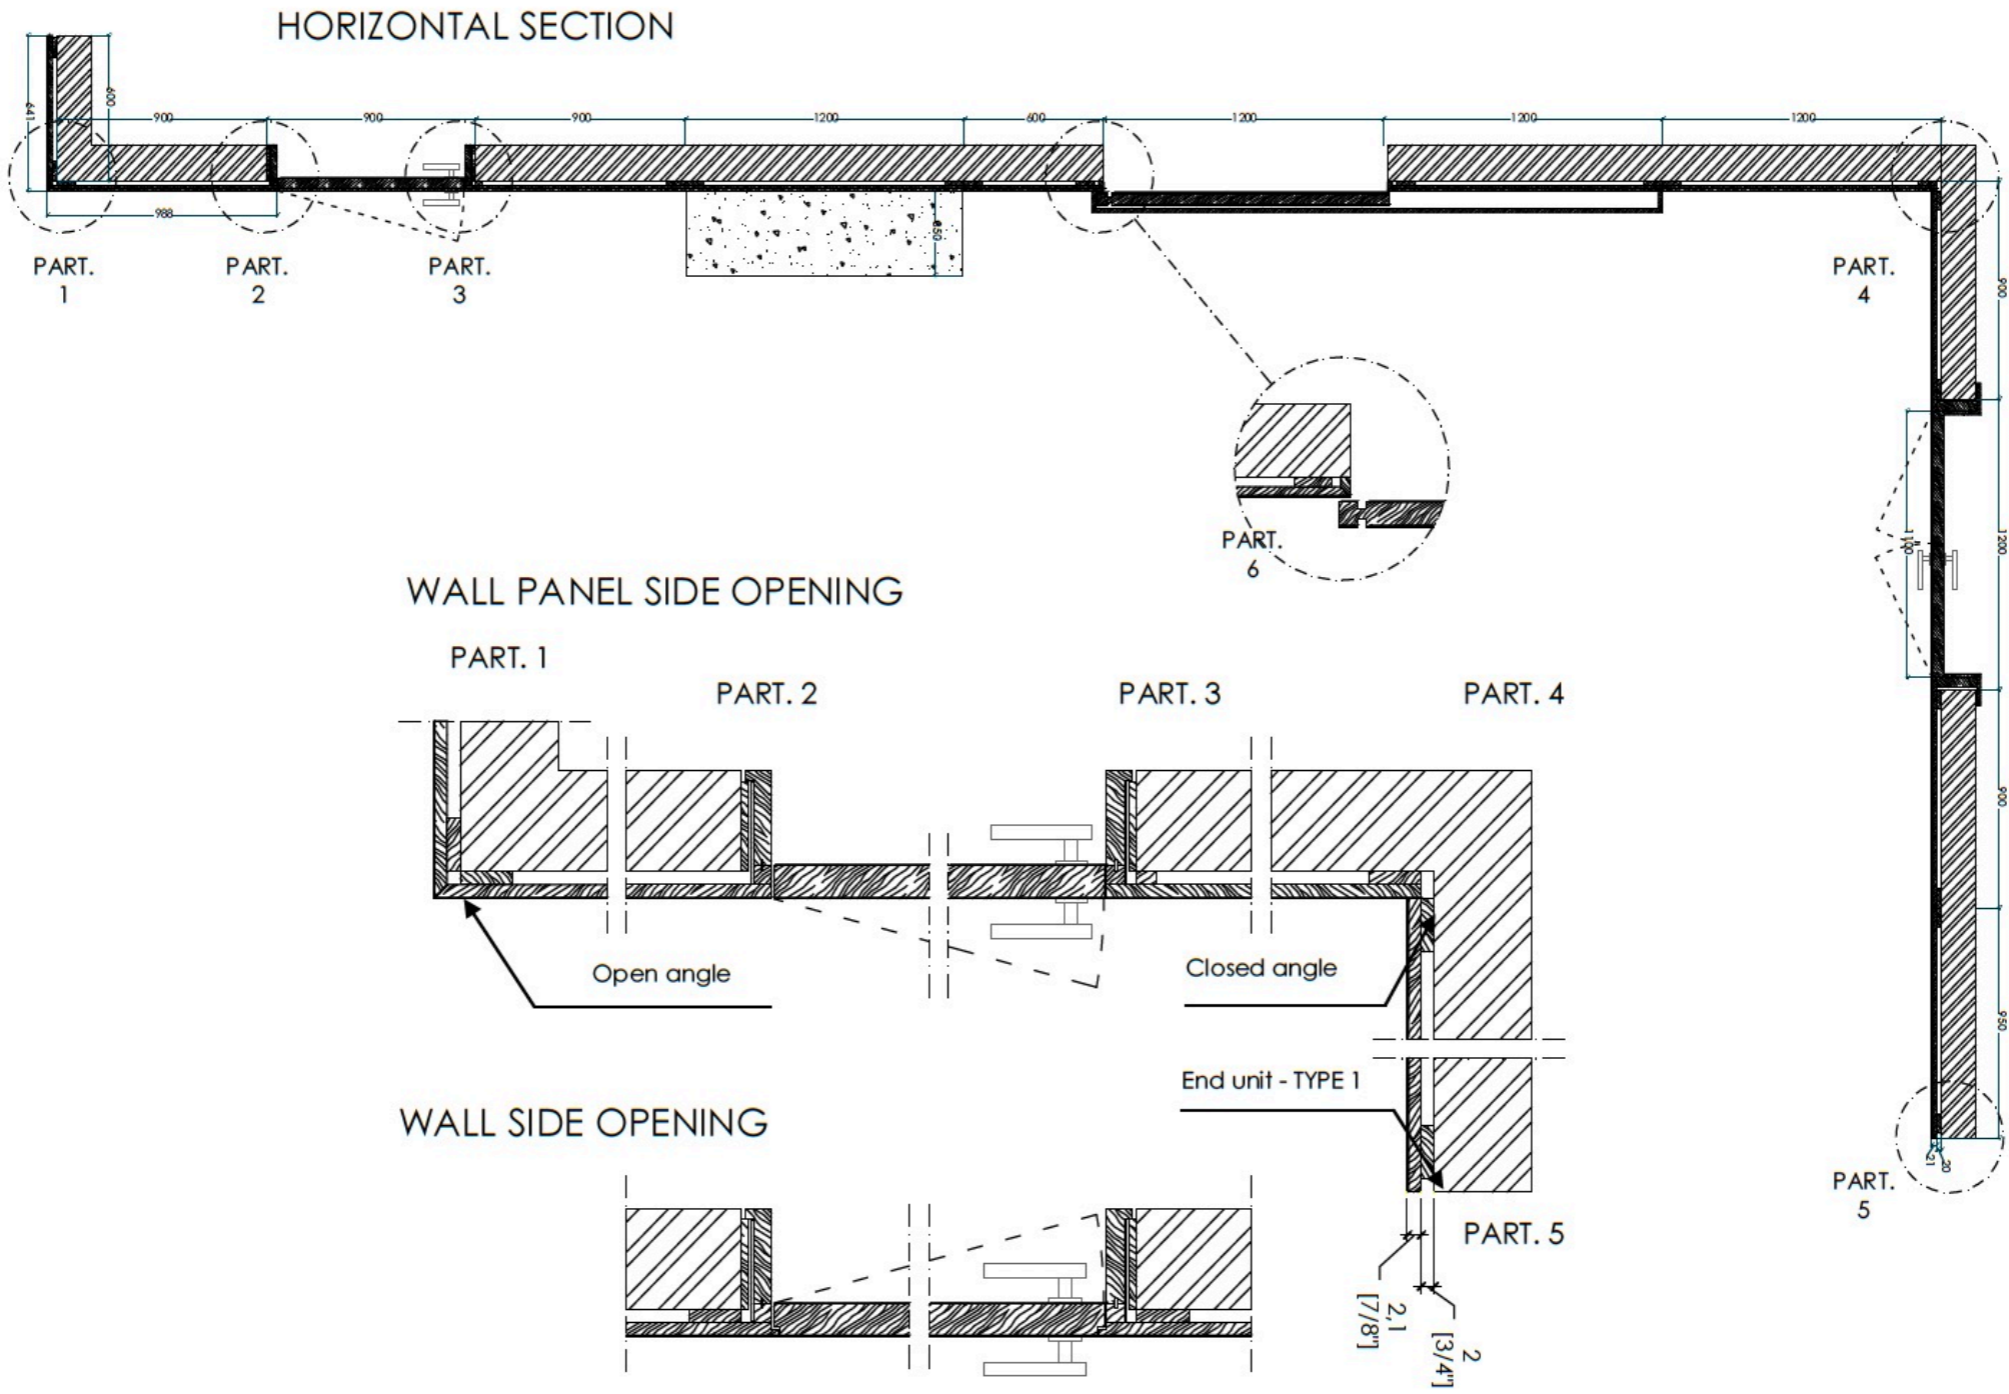

The hinged door of the Stars collection is perfectly integrated with the wall panels.

The Stars wall panels system combines a distinctive design with high quality materials, creating unique effects: a functional and elegant solution to connect different rooms.

WALL PANEL SYSTEM with "hinged" door

WALL PANELS SYSTEM with "AT SIGHT" Sliding Door

- 1 → Wall panel + Anchorage structure
- 2 → Sliding door with rail cover

HORIZONTAL SECTION

VERTICAL SECTION

BOISERIE SYSTEM with "POCKET" Sliding Door

- 1 → Wall panel + Anchorage structure
- 2 → Sliding door with rail cover

HORIZONTAL SECTION

VERTICAL SECTION

Wall panels made of blockboard 20 mm thick clad on the sight side with metal strips 1 mm thick.
With veneered edges available in all plain woods of the collection.

On request, the edging can be made in the same metal as the panel cladding.

Maximum panel dimensions in cm.: W. 100 x H. 330 x Th. 2,1

shelf fitted for wall panel fastening
available in all finishes noted