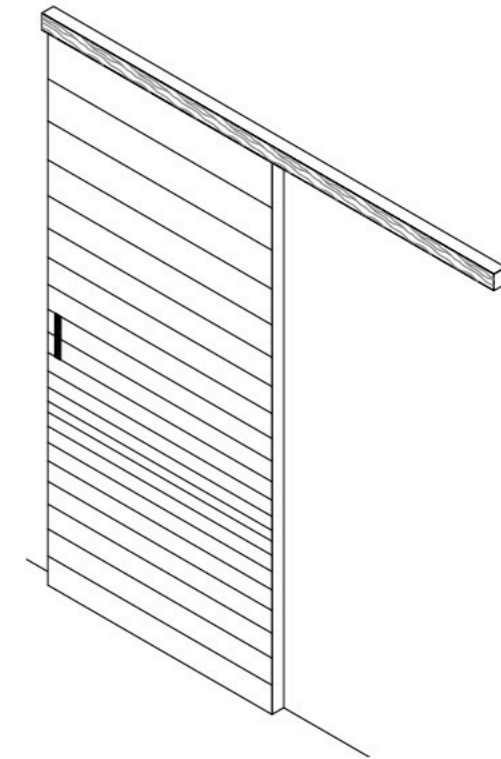

Nominal dimensions of the board:
Width in cm.: min. 70 - max. 125
Height in cm.: min. 200 - max. 300
Thickness cm. 5

Dimension limits:

Single leaf door: L min. 70 - max. 125
H min. 200 - max. 300

Double leaf door: L min. 140 - max. 250
H min. 200 - max. 300

Single leaf

Double leaf door

Handle hollowed out in the door thickness

SLIDING DOOR

Sliding door clad with metal

Hollow-core sliding door clad with metal on both sides.
With wooden edges available in all the woods of the collection.