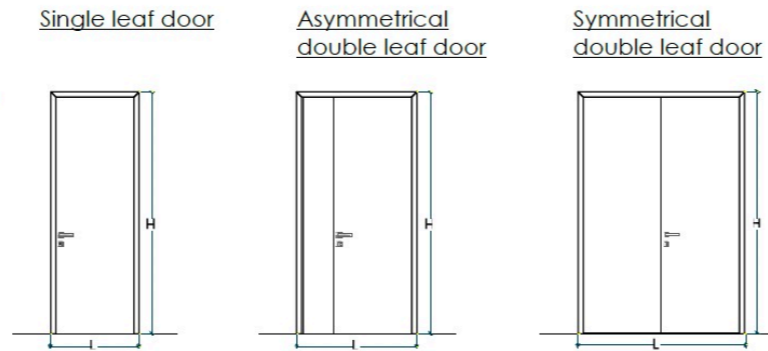

Nominal dimensions of the board:
Width in cm.: min. 70 - max. 125
Height in cm.: min. 200 - max. 300
Thickness cm. 5

Dimension limits:

Single leaf door: L min. 70 - max. 125
H min. 200 - max. 300

Double leaf door: L min. 140 - max. 250
H min. 200 - max. 300

Handle in plain wood hollowed out in the door thickness.
Aluminium rail with rail cover in the same wood as the door.

On request, the doorframe can be veneered in plain wood with horizontal grain.

FINISHES

STANDARD hardware:

- Patent magnetic lock
- Concealed hinges in satin steel with 180° opening

Dimension limits:

Single leaf door:	W min. 70 - max. 100 H min. 210 - max. 300
Asymmetrical double leaf door:	W min. 100 - max. 160 H min. 210 - max. 300
Symmetrical double leaf door:	W min. 100 - max. 200 H min. 210 - max. 300