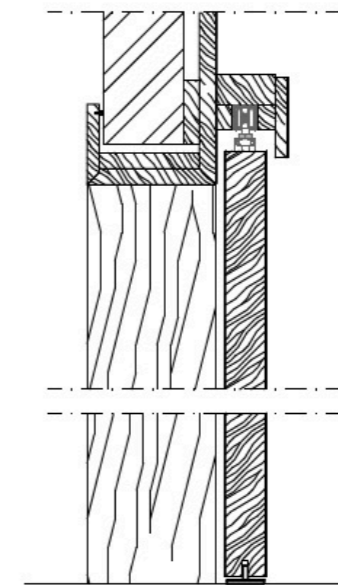

WALL PANEL SYSTEM with "hinged" door

WALL PANELS SYSTEM with "AT SIGHT" Sliding Door

- 1 → Wall panel + Anchorage structure
- 2 → Sliding door with rail cover

HORIZONTAL SECTION

VERTICAL SECTION

BOISERIE SYSTEM with "POCKET" Sliding Door

- 1 → Wall panel + Anchorage structure
- 2 → Sliding door with rail cover

HORIZONTAL SECTION

VERTICAL SECTION

Wall panels made of blockboard 20 mm thick clad on the sight side with metal strips 1 mm thick.
With veneered edges available in all plain woods of the collection.