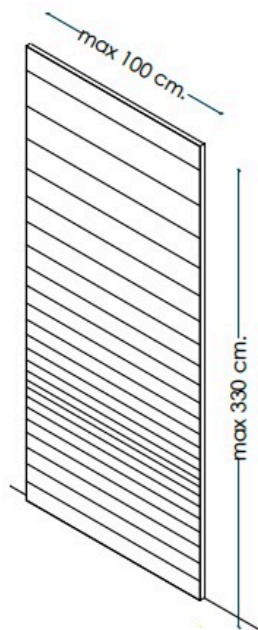

WALL PANEL SYSTEM with "hinged" door

WALL PANELS SYSTEM with "AT SIGHT" Sliding Door

- 1 → Wall panel + Anchorage structure
- 2 → Sliding door with rail cover

HORIZONTAL SECTION

VERTICAL SECTION

BOISERIE SYSTEM with "POCKET" Sliding Door

- 1 → Wall panel + Anchorage structure
- 2 → Sliding door with rail cover

HORIZONTAL SECTION

VERTICAL SECTION

Wall panels made of blockboard 20 mm thick clad on the sight side with metal strips 1 mm thick.
With veneered edges available in all plain woods of the collection.

On request, the edging can be made in the same metal as the panel cladding.

Maximum panel dimensions in cm.: W. 100 x H. 330 x Th. 2,1

shelf fitted for wall panel fastening
available in all finishes noted

Nominal dimensions of the board:
Width in cm.: min. 70 - max. 125
Height in cm.: min. 200 - max. 300
Thickness cm. 5

Dimension limits:

Single leaf door: L min. 70 - max. 125
H min. 200 - max. 300

Double leaf door: L min. 140 - max. 250
H min. 200 - max. 300