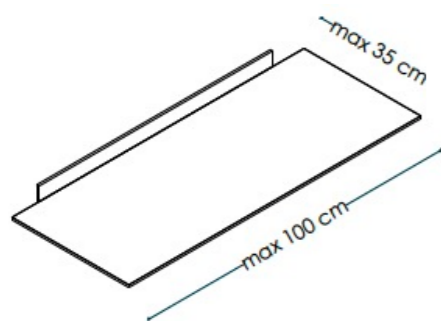

- 1 → Wall panel + Anchorage structure
- 2 → Sliding door with rail cover

HORIZONTAL SECTION

VERTICAL SECTION

Wall panels made of blockboard 20 mm thick clad on the sight side with metal strips 1 mm thick.
With veneered edges available in all plain woods of the collection.

On request, the edging can be made in the same metal as the panel cladding.

Maximum panel dimensions in cm.: W. 100 x H. 330 x Th. 2,1

shelf fitted for wall panel fastening
available in all finishes noted

Nominal dimensions of the board:
Width in cm.: min. 70 - max. 125
Height in cm.: min. 200 - max. 300
Thickness cm. 5

Dimension limits:

Single leaf door: L min. 70 - max. 125
H min. 200 - max. 300

Double leaf door: L min. 140 - max. 250
H min. 200 - max. 300