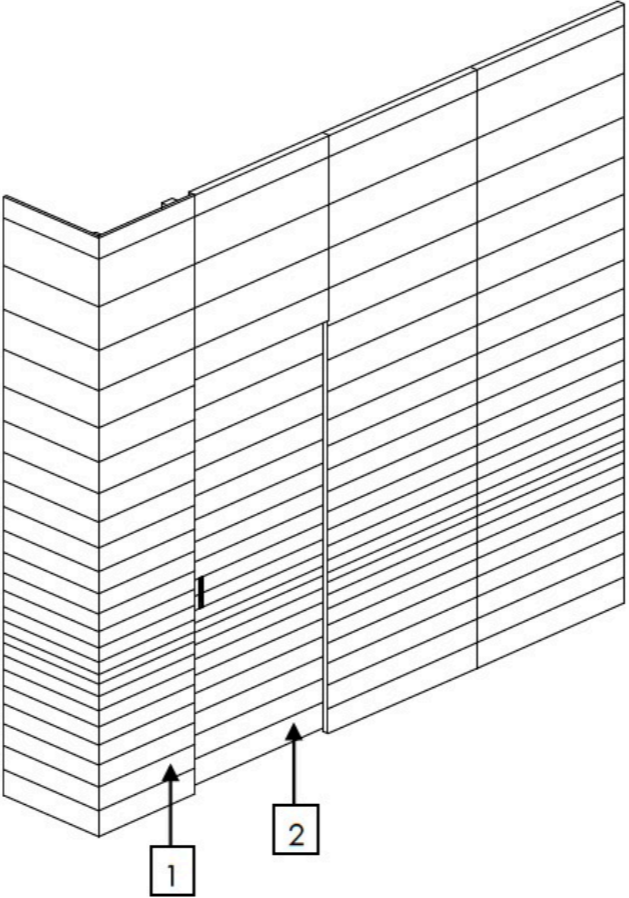

WALL PANEL SYSTEM with "hinged" door

WALL PANELS SYSTEM with "AT SIGHT" Sliding Door

- 1 → Wall panel + Anchorage structure
- 2 → Sliding door with rail cover

HORIZONTAL SECTION

VERTICAL SECTION

BOISERIE SYSTEM with "POCKET" Sliding Door

- 1 → Wall panel + Anchorage structure
- 2 → Sliding door with rail cover

HORIZONTAL SECTION

VERTICAL SECTION

Wall panels made of blockboard 20 mm thick clad on the sight side with metal strips 1 mm thick.
With veneered edges available in all plain woods of the collection.