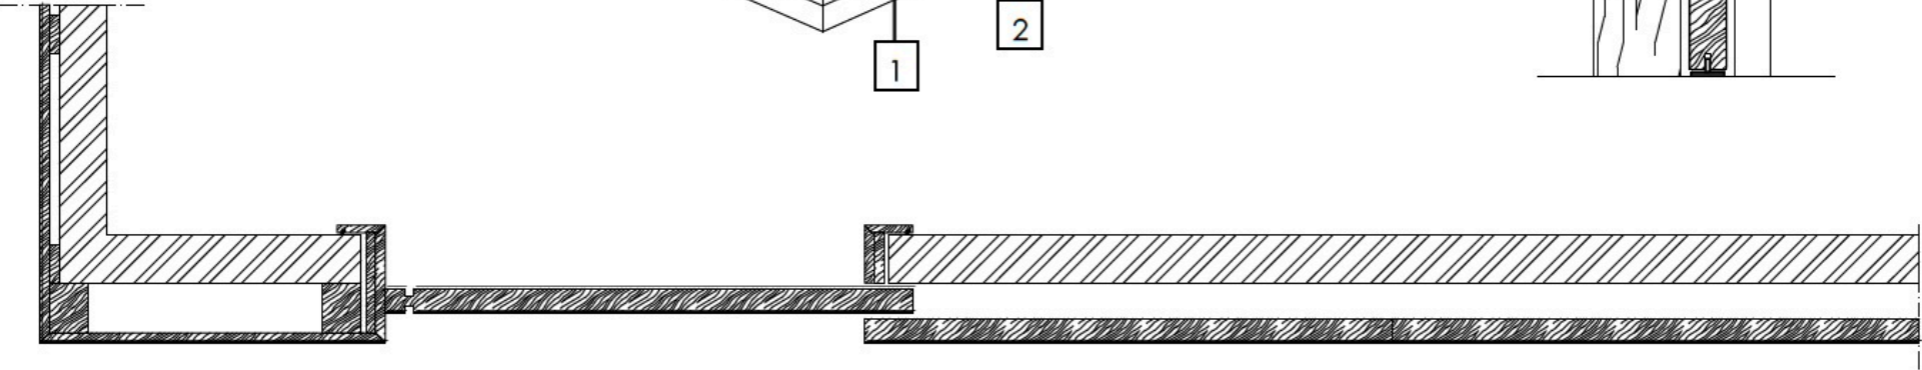

WALL PANEL SYSTEM with "hinged" door

WALL PANELS SYSTEM with "AT SIGHT" Sliding Door

- 1 → Wall panel + Anchorage structure
- 2 → Sliding door with rail cover

HORIZONTAL SECTION

VERTICAL SECTION

BOISERIE SYSTEM with "POCKET" Sliding Door

- 1 → Wall panel + Anchorage structure
- 2 → Sliding door with rail cover

HORIZONTAL SECTION

VERTICAL SECTION

Wall panels made of blockboard 20 mm thick clad on the sight side with metal strips 1 mm thick.
With veneered edges available in all plain woods of the collection.