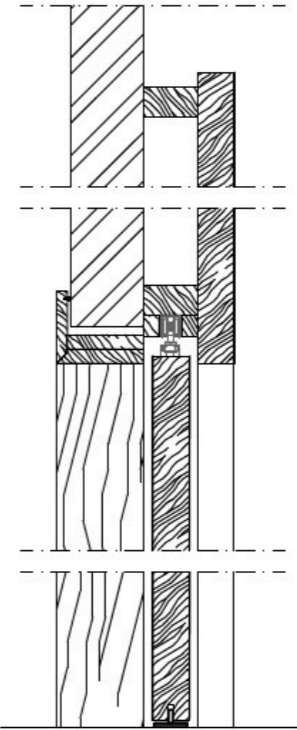

WALL PANEL SYSTEM with "hinged" door

WALL PANELS SYSTEM with "AT SIGHT" Sliding Door

- 1 → Wall panel + Anchorage structure
- 2 → Sliding door with rail cover

HORIZONTAL SECTION

VERTICAL SECTION

BOISERIE SYSTEM with "POCKET" Sliding Door

- 1 → Wall panel + Anchorage structure
- 2 → Sliding door with rail cover

HORIZONTAL SECTION

VERTICAL SECTION

Wall panels made of blockboard 20 mm thick clad on the sight side with metal strips 1 mm thick.
With veneered edges available in all plain woods of the collection.