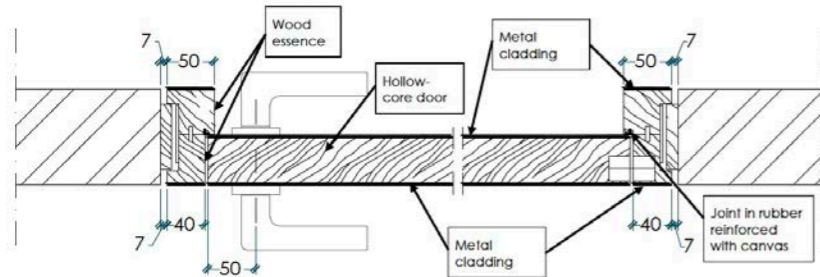

STANDARD hardware:

- Patent magnetic lock
- Concealed hinges in satin steel with 180° opening

Dimension limits:

Single leaf door:	W min. 70 - max. 100 H min. 210 - max. 300
Asymmetrical double leaf door:	W min. 100 - max. 160 H min. 210 - max. 300
Symmetrical double leaf door:	W min. 100 - max. 200 H min. 210 - max. 300

Single leaf door horizontal section

Vertical Section

Double leaf door horizontal section

HINGED DOOR

Hollow-core hinged door clad with polished steel on both sides and with veneered edges available in all plain woods of the collection.