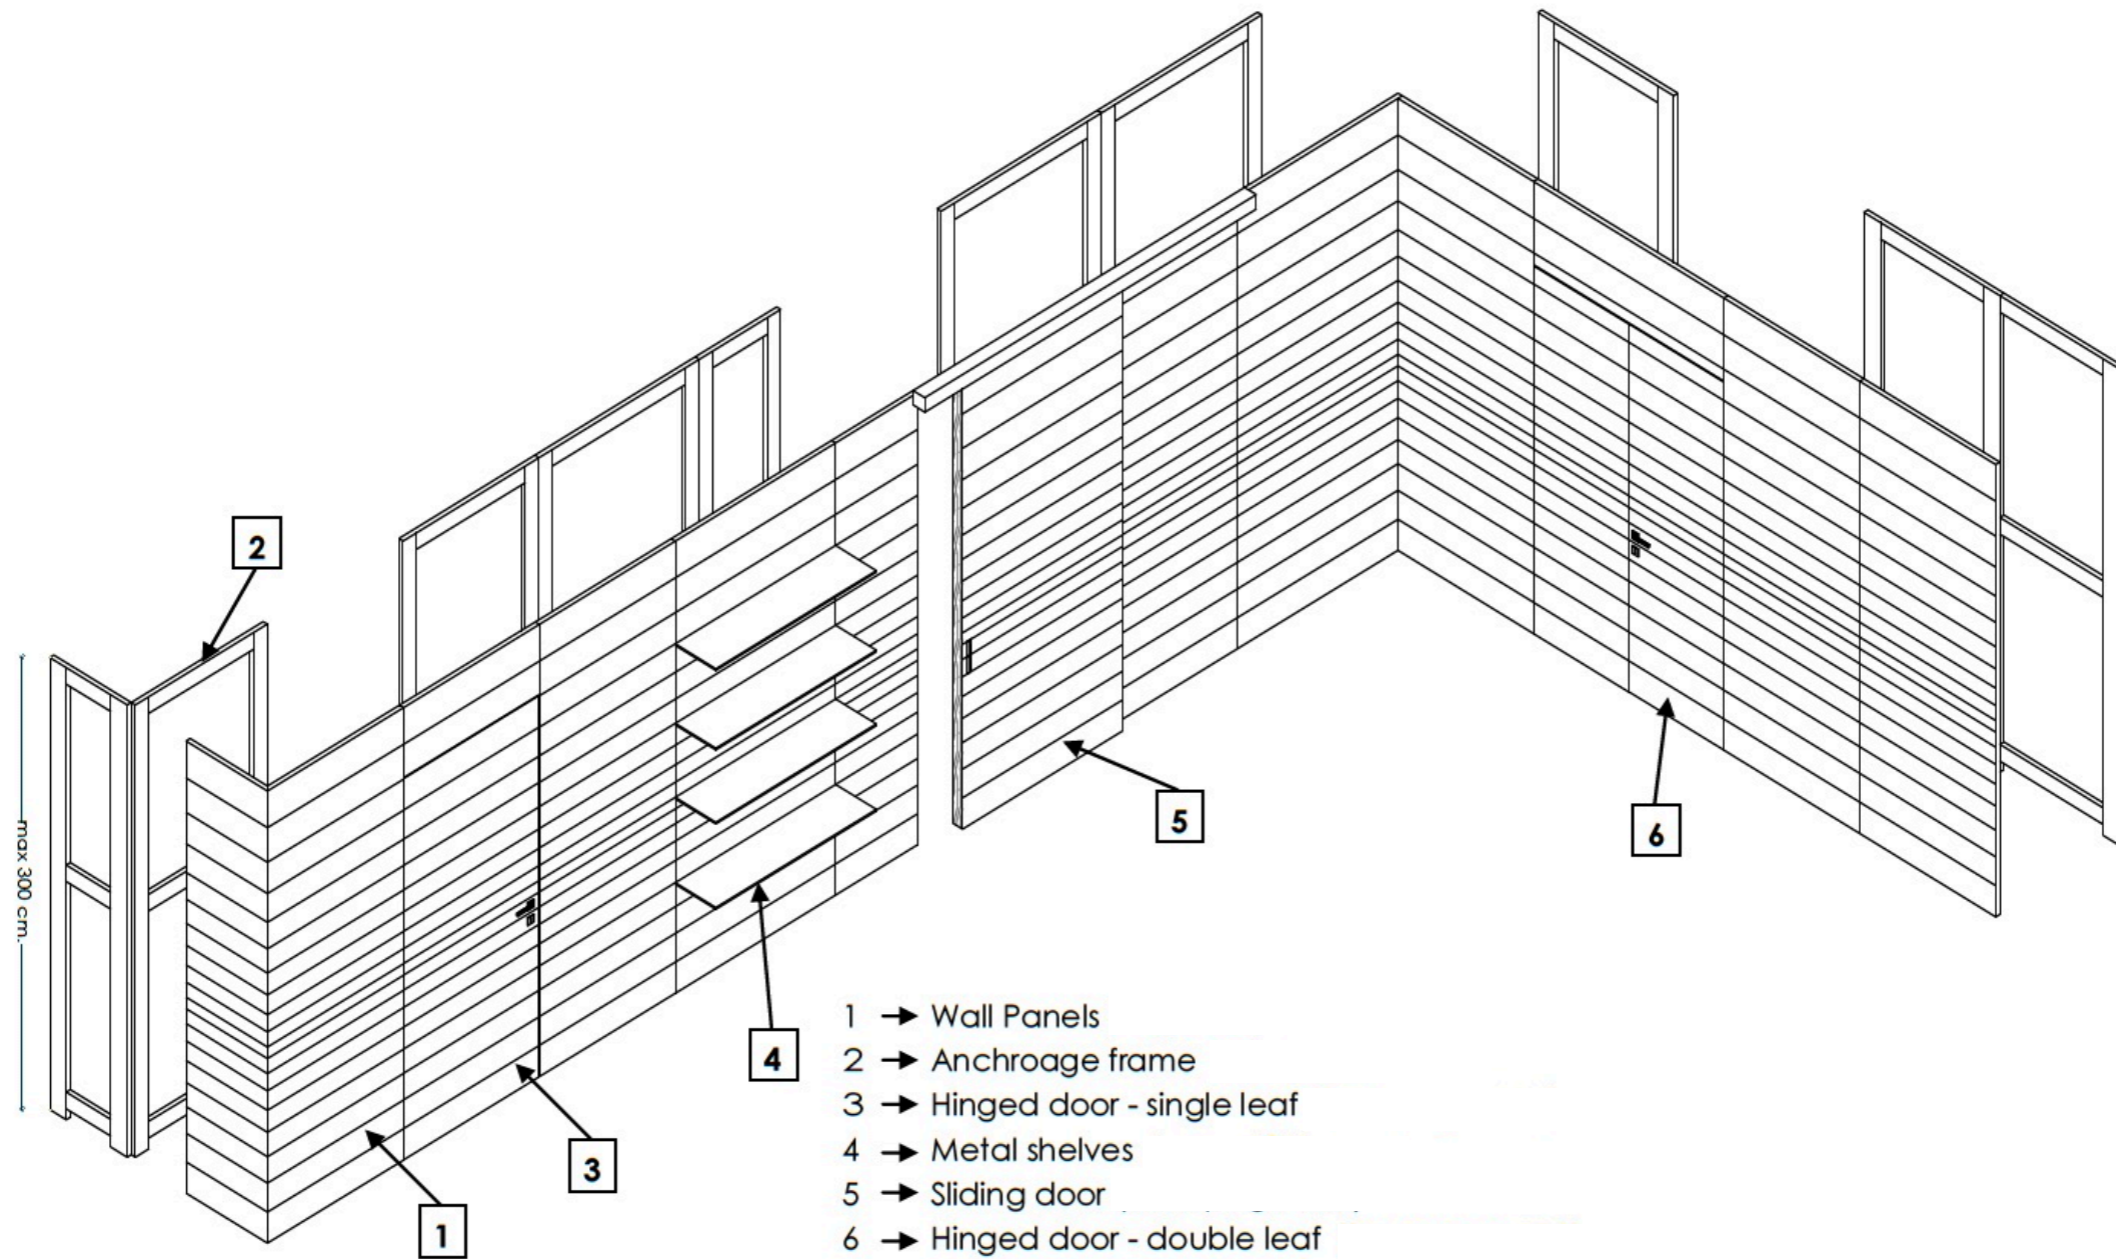

STARS WALL PANELS

The particular surface, divided into sequences of metal bands, defines the design of the Stars collection.

The surface of the panels is hand-worked to enhance the precious metal essence and thus gain unique effects.

The attention to metals treatment and the use of metal strips of different sizes create a rhythmic effect in the environment: the perfect solution for elegant spaces, where luxury meets uniqueness.

STARS WALL PANELS

The hinged door of the Stars collection is perfectly integrated with the wall panels.

The Stars wall panels system combines a distinctive design with high quality materials, creating unique effects: a functional and elegant solution to connect different rooms.

WALL PANEL SYSTEM with "hinged" door

WALL PANELS SYSTEM with "AT SIGHT" Sliding Door

- 1 → Wall panel + Anchorage structure
- 2 → Sliding door with rail cover

HORIZONTAL SECTION

VERTICAL SECTION

BOISERIE SYSTEM with "POCKET" Sliding Door