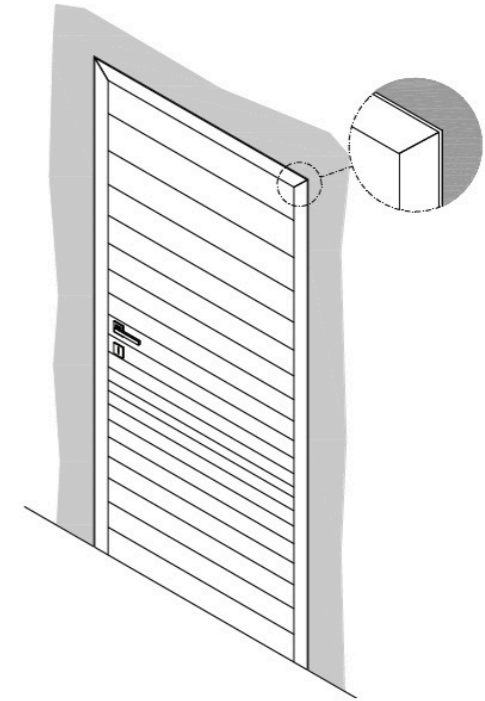

STANDARD hardware:

- Patent magnetic lock
- Concealed hinges in satin steel with 180° opening

Dimension limits:

Single leaf door:	W min. 70 - max. 100 H min. 210 - max. 300
Asymmetrical double leaf door:	W min. 100 - max. 160 H min. 210 - max. 300
Symmetrical double leaf door:	W min. 100 - max. 200 H min. 210 - max. 300

Single leaf door horizontal section

Vertical Section

Double leaf door horizontal section

HINGED DOOR

Hollow-core hinged door clad with polished steel on both sides and with veneered edges available in all plain woods of the collection.