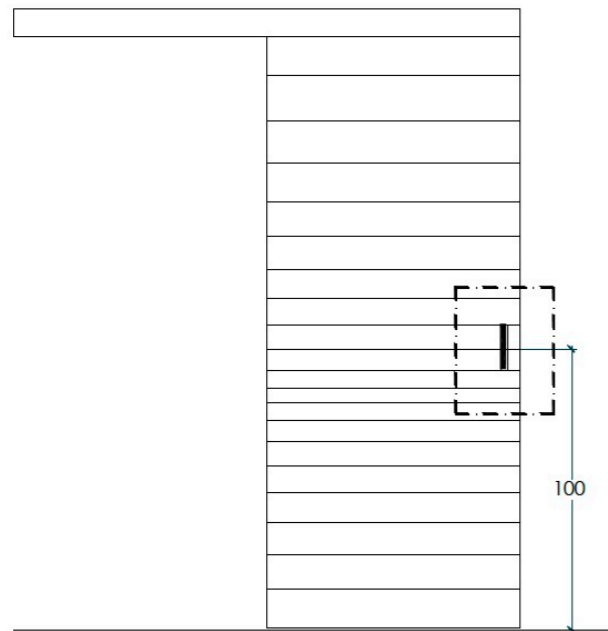

Handle hollowed out in the door thickness