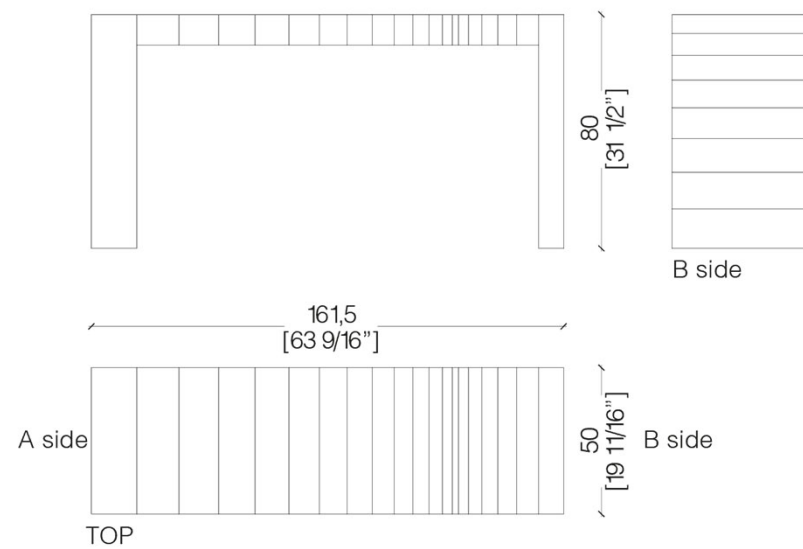

DIMENSIONS

Black Iron "Cenere"

Polished Steel

Burnished Copper

Satin Copper

Burnished Brass

Satin Brass

MATERIA