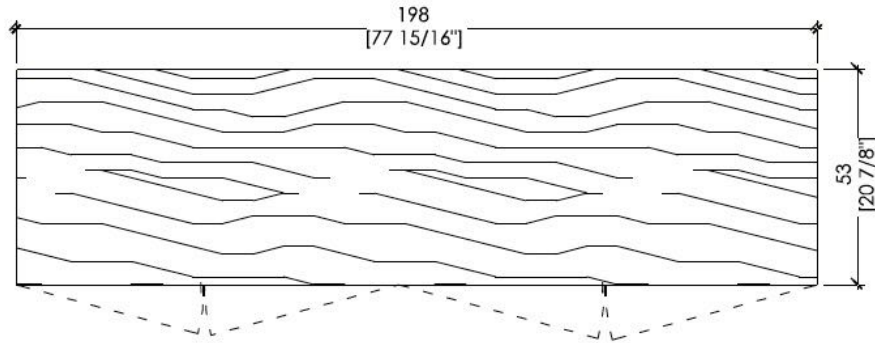

DIMENSIONS:
L77 15/16" X W20 7/8" X H24 7/16"

ST 11 LZ

Low sideboard with 4 hinged doors and plinth base, fitted with 2 internal drawers.
Side panels, doors, plinth clad in metal.

Inside and top covered in Walnut "Colore" (Stone Oak wood finish available for Black Iron version)