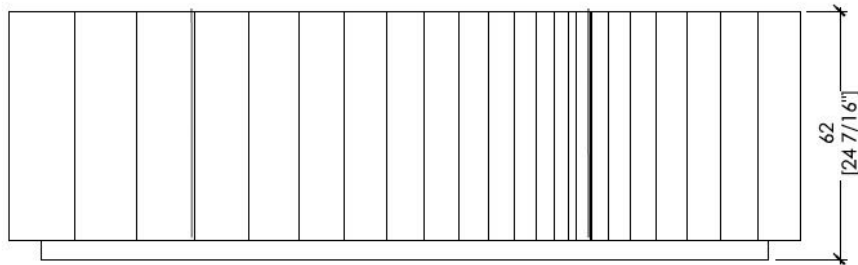

DIMENSIONS:
L77 15/16" X W20 7/8" X H24 7/16"

ST 11 LZ

Low sideboard with 4 hinged doors and plinth base, fitted with 2 internal drawers.
Side panels, doors, plinth clad in metal.

Inside and top covered in Walnut "Colore" (Stone Oak wood finish available for Black Iron version)

DIMENSIONS:
L77 15/16" X W20 7/8" X H24 7/16"

ST 12 MG

Low sideboard with 4 hinged doors and legs, fitted with two internal drawers.

Side panels, doors and legs and top clad in metal.

Inside covered in Walnut "Colore"
(Stone Oak wood finish available for Black Iron version)

DIMENSIONS:
L77 15/16" X W20 7/8" X H24 7/16"

ST 12 LG

Low sideboard with 4 hinged doors and legs, fitted with two internal drawers.

Side panels, doors and legs clad in metal.

Inside and top covered in Walnut "Colore". (Stone Oak wood finish available for Black Iron version)

DIMENSIONS:
L77 15/16" X W20 7/8" X H24 7/16"

MATERIA—————
COLLECTION
LUXURY DECOR AND BESPOKE SOLUTIONS

1060 Kane Concourse, Bay Harbor Islands, FL 33154

www.materiacollection.com | info@materiacollection.com