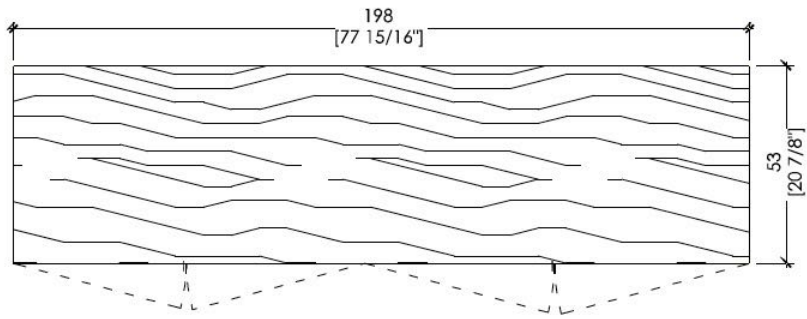

DIMENSIONS:
L77 15/16" X W20 7/8" X H24 7/16"

ST 12 MG

Low sideboard with 4 hinged doors and legs, fitted with two internal drawers.

Side panels, doors and legs and top clad in metal.

Inside covered in Walnut "Colore"
(Stone Oak wood finish available for Black Iron version)

DIMENSIONS:
L77 15/16" X W20 7/8" X H24 7/16"

ST 12 LG

Low sideboard with 4 hinged doors and legs, fitted with two internal drawers.

Side panels, doors and legs clad in metal.

Inside and top covered in Walnut "Colore". (Stone Oak wood finish available for Black Iron version)