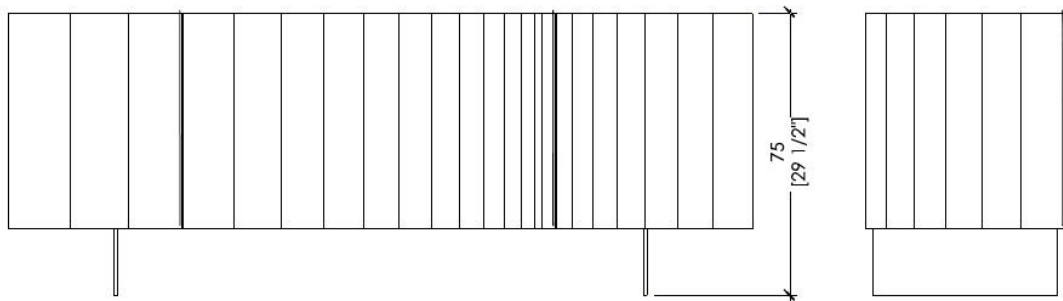

DIMENSIONS:
L77 15/16" X W20 7/8" X H24 7/16"

ST 11 LZ

Low sideboard with 4 hinged doors and plinth base, fitted with 2 internal drawers.
Side panels, doors, plinth clad in metal.

Inside and top covered in Walnut "Colore" (Stone Oak wood finish available for Black Iron version)

DIMENSIONS:
L77 15/16" X W20 7/8" X H24 7/16"

ST 12 MG

Low sideboard with 4 hinged doors and legs, fitted with two internal drawers.

Side panels, doors and legs and top clad in metal.

Inside covered in Walnut "Colore"
(Stone Oak wood finish available for Black Iron version)

DIMENSIONS:
L77 15/16" X W20 7/8" X H24 7/16"

ST 12 LG

Low sideboard with 4 hinged doors and legs, fitted with two internal drawers.

Side panels, doors and legs clad in metal.

Inside and top covered in Walnut "Colore". (Stone Oak wood finish available for Black Iron version)

DIMENSIONS:
L77 15/16" X W20 7/8" X H24 7/16"

MATERIA—————
COLLECTION
LUXURY DECOR AND BESPOKE SOLUTIONS

1060 Kane Concourse, Bay Harbor Islands, FL 33154

www.materiacollection.com | info@materiacollection.com