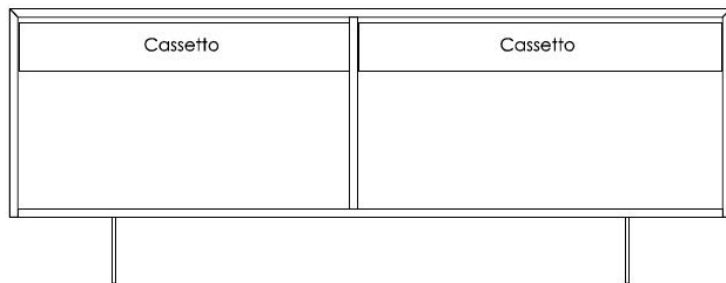

DIMENSIONS:
L77 15/16" X W20 7/8" X H24 7/16"

ST 12 MG

Low sideboard with 4 hinged doors and legs, fitted with two internal drawers.

Side panels, doors and legs and top clad in metal.

Inside covered in Walnut "Colore"
(Stone Oak wood finish available for Black Iron version)

DIMENSIONS:
L77 15/16" X W20 7/8" X H24 7/16"

ST 12 LG

Low sideboard with 4 hinged doors and legs, fitted with two internal drawers.

Side panels, doors and legs clad in metal.

Inside and top covered in Walnut "Colore". (Stone Oak wood finish available for Black Iron version)

DIMENSIONS:
L77 15/16" X W20 7/8" X H24 7/16"

MATERIA—————
COLLECTION
LUXURY DECOR AND BESPOKE SOLUTIONS

1060 Kane Concourse, Bay Harbor Islands, FL 33154

www.materiacollection.com | info@materiacollection.com