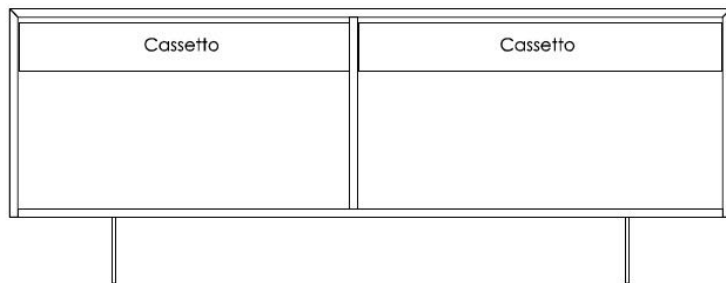

DIMENSIONS:
L77 15/16" X W20 7/8" X H24 7/16"

ST 11 LZ

Low sideboard with 4 hinged doors and plinth base, fitted with 2 internal drawers.
Side panels, doors, plinth clad in metal.

Inside and top covered in Walnut "Colore" (Stone Oak wood finish available for Black Iron version)

DIMENSIONS:
L77 15/16" X W20 7/8" X H24 7/16"

ST 12 MG

Low sideboard with 4 hinged doors and legs, fitted with two internal drawers.

Side panels, doors and legs and top clad in metal.

Inside covered in Walnut "Colore"
(Stone Oak wood finish available for Black Iron version)

DIMENSIONS:
L77 15/16" X W20 7/8" X H24 7/16"

ST 12 LG

Low sideboard with 4 hinged doors and legs, fitted with two internal drawers.

Side panels, doors and legs clad in metal.

Inside and top covered in Walnut "Colore". (Stone Oak wood finish available for Black Iron version)