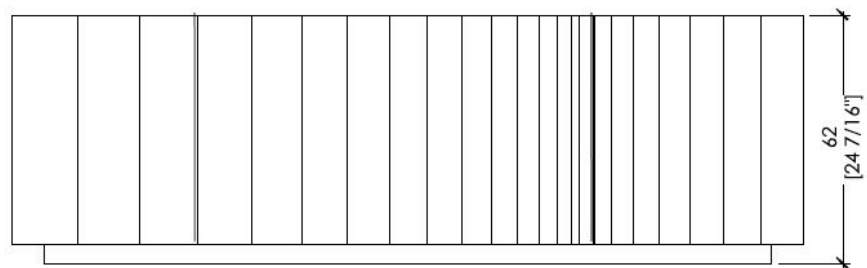

ST 11 MZ

Low sideboard with 4 hinged doors and plinth base, fitted with 2 internal drawers.

Side panels, doors, plinth and top clad with metal.

Inside covered in Walnut "Colore"
(Stone Oak wood finish available for Black Iron version)

DIMENSIONS:
L77 15/16" X W20 7/8" X H24 7/16"