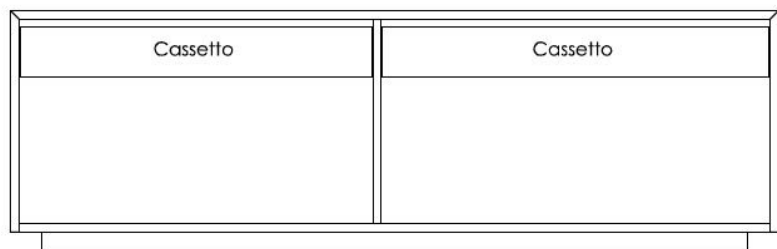

Low sideboard with 4 hinged doors and plinth base, fitted with 2 internal drawers.

Side panels, doors, plinth and top clad with metal.

Inside covered in Walnut "Colore"
(Stone Oak wood finish available for Black Iron version)

DIMENSIONS:
L77 15/16" X W20 7/8" X H24 7/16"

ST 11 LZ

Low sideboard with 4 hinged doors and plinth base, fitted with 2 internal drawers.
Side panels, doors, plinth clad in metal.

Inside and top covered in Walnut "Colore" (Stone Oak wood finish available for Black Iron version)