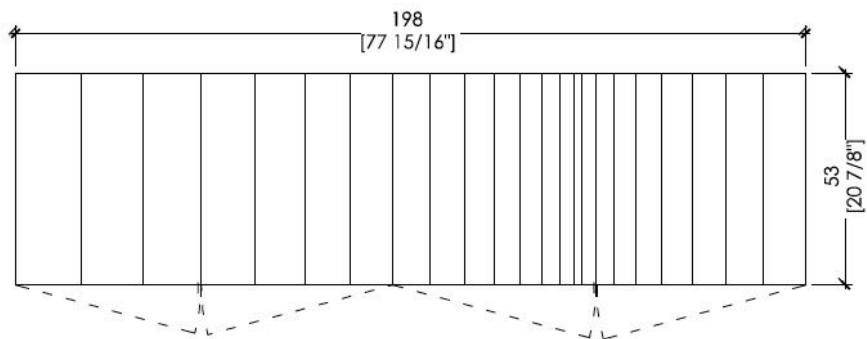

ST 11 MZ

Low sideboard with 4 hinged doors and plinth base, fitted with 2 internal drawers.

Side panels, doors, plinth and top clad with metal.

Inside covered in Walnut "Colore"
(Stone Oak wood finish available for Black Iron version)

DIMENSIONS:
L77 15/16" X W20 7/8" X H24 7/16"