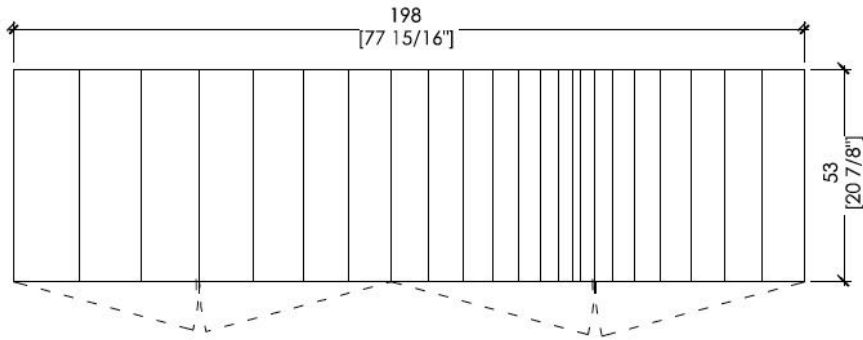

DIMENSIONS:
L77 15/16" X W20 7/8" X H24 7/16"

ST 11 LZ

Low sideboard with 4 hinged doors and plinth base, fitted with 2 internal drawers.
Side panels, doors, plinth clad in metal.

Inside and top covered in Walnut "Colore" (Stone Oak wood finish available for Black Iron version)

DIMENSIONS:
L77 15/16" X W20 7/8" X H24 7/16"

ST 12 MG

Low sideboard with 4 hinged doors and legs, fitted with two internal drawers.

Side panels, doors and legs and top clad in metal.

Inside covered in Walnut "Colore"
(Stone Oak wood finish available for Black Iron version)