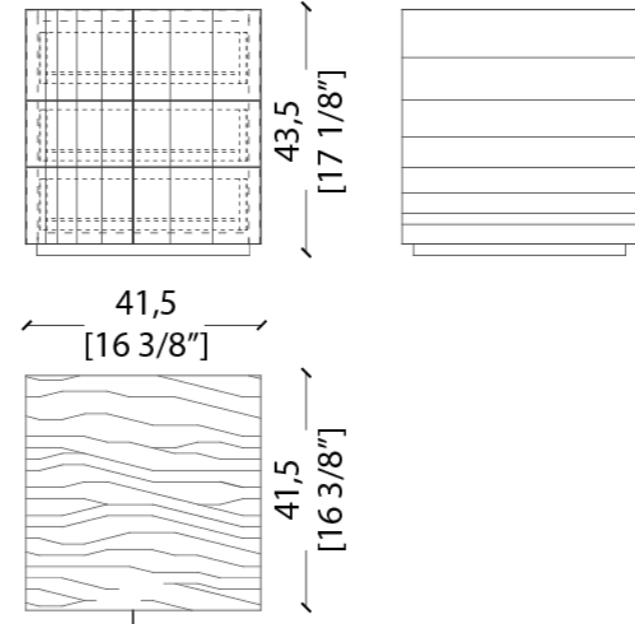

Black Iron "Cenere"