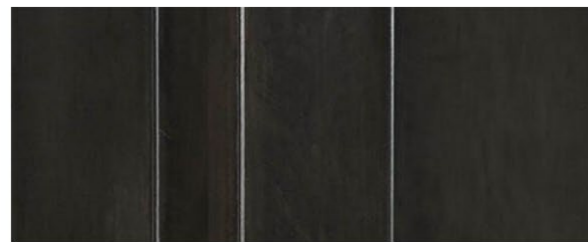

MATERIA COLLECTION

LUXURY DECOR & BESPOKE SOLUTIONS

ST09 STARS – NIGHT TABLE

LAURAMERONI
design . collection

Bedside table clad with metal stripes in various finishes, available with wooden top. The internal drawers are realized in Laurameroni wood essences.

ST 09 is a product in which the masterly skill of our craftsmen enhances a rigorous and minimal design to create a unique piece of furniture, bringing luxury and elegance to any environment.

ST09 Sidetable

ST09 LG Sidetable

Black Iron "Cenere"

Polished Steel

Burnished Copper

Satin Copper

Burnished Brass

Satin Brass

MATERIA