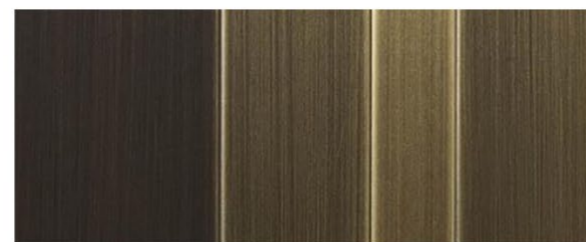

MATERIA COLLECTION

LUXURY DECOR & BESPOKE SOLUTIONS

ST09 STARS – NIGHT TABLE

LAURAMERONI
design . collection

Bedside table clad with metal stripes in various finishes, available with wooden top. The internal drawers are realized in Laurameroni wood essences.

ST09 LG Sidetable

Black Iron "Cenere"

Polished Steel

Burnished Copper

Satin Copper

Burnished Brass

Satin Brass

MATERIA