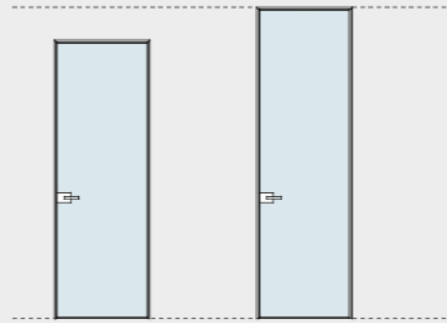

Lock with handle Q-120 WC

Swing opening with hidden hinges

LO01 White frame and jamb -
VV02 Satin Extraclear glass

Square lines of the frame follow and capture door profiles, in order to frame it. As a picture it decorates the wall and gives a look to new spaces. Inside, the glass is framed on a small profile tone on tone that shows its beauty with a satin effect.

Altezze da 2000 a 2700 mm
Height from 2000 to 2700 mm

Pull door

Quadro-Line is available for single door with pull opening. The opening toward the outer side can be right or left.

Singola
Single

Width from 600 to 1000 mm

Pull door

Quadro-Line is available for single door with push opening. The opening toward the inner side can be right or left.

Brickwall - Plasterboard

Singola
Single

Width from 600 to 1000 mm

REQUEST MORE
INFORMATION

REQUEST MORE INFORMATION

Pivot glass door

The glass pivot door with frame and bidirectional opening, rotate around its vertical axis. The bidirectional pivot can also be ceiling, with or without jamb and it is adapt for big spaces