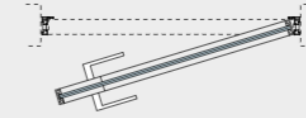

Altezze da 2000 a 2700 mm
Height from 2000 to 2700 mm

Pull door

Quadro-Line is available for single door with pull opening. The opening toward the outer side can be right or left.

Singola
Single

Width from 600 to 1000 mm

Pull door

Quadro-Line is available for single door with push opening. The opening toward the inner side can be right or left.

Brickwall - Plasterboard

Singola
Single

Width from 600 to 1000 mm

REQUEST MORE
INFORMATION

Glass swing door with frame and jamb

Glass door with frame suggested in several finishing's for light but functional doors.

Con stipite
With jamb

Altezze da 2000 a 2700 mm
Height from 2000 to 2700 mm

Quadro-Frame with pull opening toward the outer side is prearranged for the installation on brickwall or plasterboard.