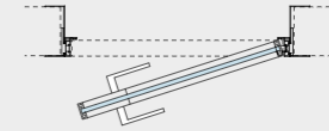

Pull door

Quadro-Line is available for single door with push opening. The opening toward the inner side can be right or left.

Brickwall - Plasterboard

Singola
Single

Width from 600 to 1000 mm

REQUEST MORE
INFORMATION

Glass swing door with frame and jamb

Glass door with frame suggested in several finishing's for light but functional doors.

Con stipite
With jamb

Altezze da 2000 a 2700 mm
Height from 2000 to 2700 mm

Quadro-Frame with pull opening toward the outer side is prearranged for the installation on brickwall or plasterboard.

Brickwall - Plasterboard

Width from 600 to 1000 mm

Pull door

Quadro-Frame with push opening toward the inner side may be installed on brickwall or plasterboard.

Brickwall - Plasterboard

Single

Width from 600 to 1000 mm

REQUEST MORE INFORMATION

Pivot glass door

The glass pivot door with frame and bidirectional opening, rotate around its vertical axis. The bidirectional pivot can also be ceiling, with or without jamb and it is adapt for big spaces