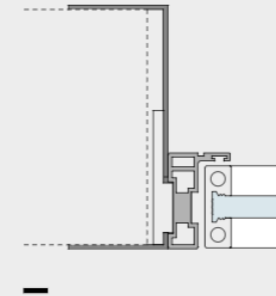

Pull door

Quadro-Line is available for single door with push opening. The opening toward the inner side can be right or left.

Brickwall - Plasterboard

Singola
Single

Width from 600 to 1000 mm

REQUEST MORE
INFORMATION

Glass swing door with frame and jamb

Glass door with frame suggested in several finishing's for light but functional doors.

Con stipite
With jamb

Altezze da 2000 a 2700 mm
Height from 2000 to 2700 mm

Quadro-Frame with pull opening toward the outer side is prearranged for the installation on brickwall or plasterboard.

Brickwall - Plasterboard

Width from 600 to 1000 mm

Pull door

Quadro-Frame with push opening toward the inner side may be installed on brickwall or plasterboard.

Brickwall - Plasterboard

Single

Width from 600 to 1000 mm

REQUEST MORE INFORMATION

Pivot glass door

The glass pivot door with frame and bidirectional opening, rotate around its vertical axis. The bidirectional pivot can also be ceiling, with or without jamb and it is adapt for big spaces