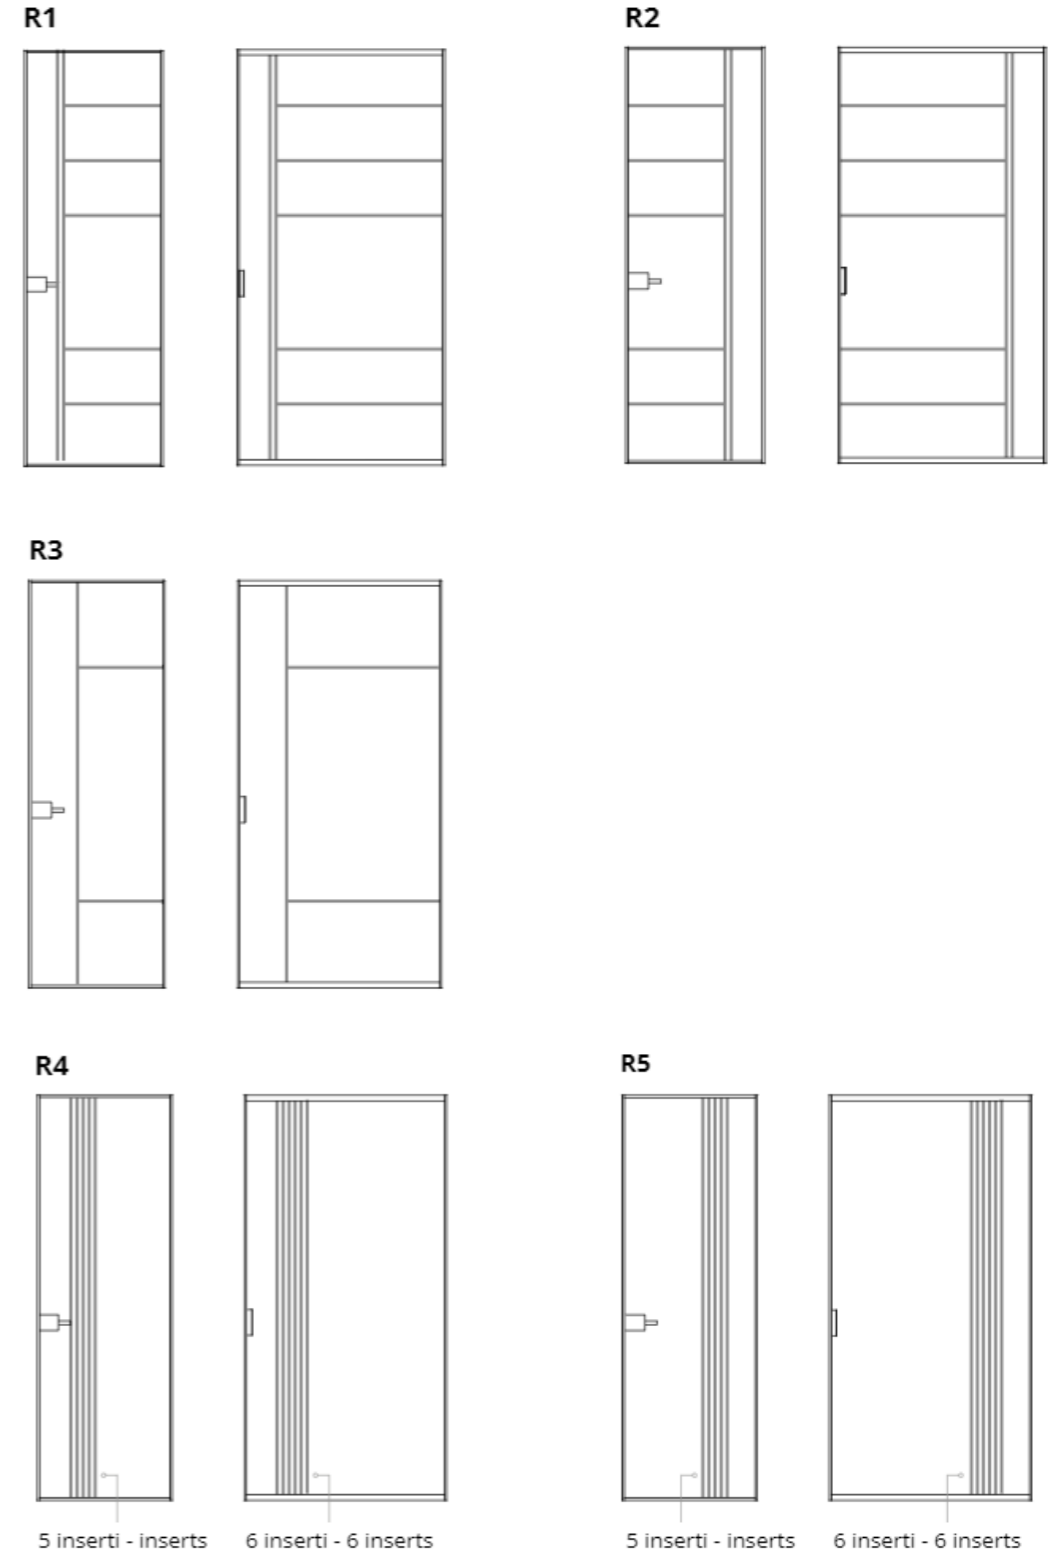

QUADRO LINE INSERTS