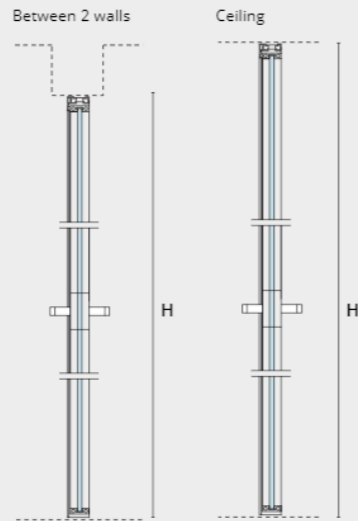

Lock with handle Q-120 WC

Swing opening with hidden hinges

LO01 White frame and jamb -
VV02 Satin Extraclear glass

Square lines of the frame follow and capture door profiles, in order to frame it. As a picture it decorates the wall and gives a look to new spaces. Inside, the glass is framed on a small profile tone on tone that shows its beauty with a satin effect.

Altezze da 2000 a 2700 mm
Height from 2000 to 2700 mm

Pull door

Quadro-Line is available for single door with pull opening. The opening toward the outer side can be right or left.

Singola
Single

Width from 600 to 1000 mm

Pull door

Quadro-Line is available for single door with push opening. The opening toward the inner side can be right or left.

Brickwall - Plasterboard

Singola
Single

Width from 600 to 1000 mm

REQUEST MORE
INFORMATION

REQUEST MORE INFORMATION

Pivot glass door

The glass pivot door with frame and bidirectional opening, rotate around its vertical axis. The bidirectional pivot can also be ceiling, with or without jamb and it is adapt for big spaces