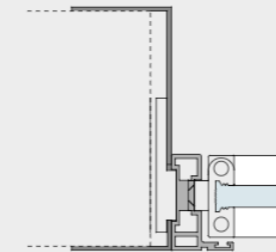

Altezze da 2000 a 2700 mm
Height from 2000 to 2700 mm

Pull door

Quadro-Line is available for single door with pull opening. The opening toward the outer side can be right or left.

Singola
Single

Width from 600 to 1000 mm

Glass swing door with frame and jamb

Glass door with frame suggested in several finishing's for light but functional doors.

Con stipite
With jamb

Altezze da 2000 a 2700 mm
Height from 2000 to 2700 mm

Quadro-Frame with pull opening toward the outer side is prearranged for the installation on brickwall or plasterboard.

Brickwall - Plasterboard

Width from 600 to 1000 mm

Pull door

Quadro-Frame with push opening toward the inner side may be installed on brickwall or plasterboard.

Brickwall - Plasterboard

Single

Width from 600 to 1000 mm

REQUEST MORE INFORMATION

Pivot glass door

The glass pivot door with frame and bidirectional opening, rotate around its vertical axis. The bidirectional pivot can also be ceiling, with or without jamb and it is adapt for big spaces