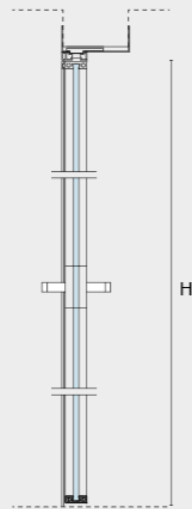

Altezze da 2000 a 2700 mm
Height from 2000 to 2700 mm

Pull door

Quadro-Line is available for single door with pull opening. The opening toward the outer side can be right or left.

Singola
Single

Width from 600 to 1000 mm

Pull door

Quadro-Line is available for single door with push opening. The opening toward the inner side can be right or left.

Brickwall - Plasterboard

Singola
Single

Width from 600 to 1000 mm

REQUEST MORE
INFORMATION

Glass swing door with frame and jamb

Glass door with frame suggested in several finishing's for light but functional doors.

Con stipite
With jamb

Altezze da 2000 a 2700 mm
Height from 2000 to 2700 mm

Quadro-Frame with pull opening toward the outer side is prearranged for the installation on brickwall or plasterboard.

REQUEST MORE INFORMATION

Pivot glass door

The glass pivot door with frame and bidirectional opening, rotate around its vertical axis. The bidirectional pivot can also be ceiling, with or without jamb and it is adapt for big spaces