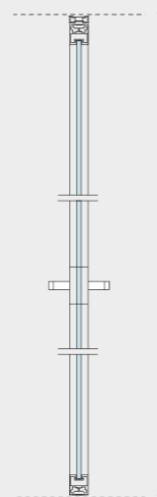

Bilico - Frame

With jamb

REQUEST MORE INFORMATION