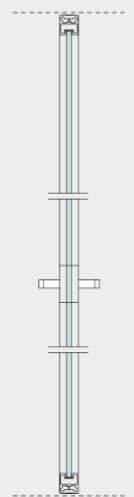

Altezze da 2000 a 2700 mm
Height from 2000 to 2700 mm

Pull door

Quadro-Line is available for single door with pull opening. The opening toward the outer side can be right or left.

Singola
Single

Width from 600 to 1000 mm

Glass swing door with frame and jamb

Glass door with frame suggested in several finishing's for light but functional doors.

Con stipite
With jamb

Altezze da 2000 a 2700 mm
Height from 2000 to 2700 mm

Quadro-Frame with pull opening toward the outer side is prearranged for the installation on brickwall or plasterboard.

REQUEST MORE INFORMATION

Pivot glass door

The glass pivot door with frame and bidirectional opening, rotate around its vertical axis. The bidirectional pivot can also be ceiling, with or without jamb and it is adapt for big spaces

Height up to 2700 mm

Bilico - Frame

With jamb

REQUEST MORE INFORMATION

SWING DOOR - HANDLES

Q-120

Lock with handle

Q-120WC