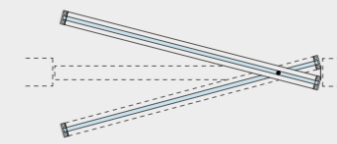

Glass swing door with frame and jamb

Glass door with frame suggested in several finishing's for light but functional doors.

Con stipite
With jamb

Altezze da 2000 a 2700 mm
Height from 2000 to 2700 mm

Quadro-Frame with pull opening toward the outer side is prearranged for the installation on brickwall or plasterboard.

Brickwall - Plasterboard

Width from 600 to 1000 mm

Pull door

Quadro-Frame with push opening toward the inner side may be installed on brickwall or plasterboard.

Brickwall - Plasterboard

Single

Width from 600 to 1000 mm

REQUEST MORE INFORMATION

Pivot glass door

The glass pivot door with frame and bidirectional opening, rotate around its vertical axis. The bidirectional pivot can also be ceiling, with or without jamb and it is adapt for big spaces

Bidirectional door

The bidirectional opening, both push and pull is available with or without self closing system.

Single without jamb

Width up to 1500 mm

Single with jamb

Width up to 1500 mm

Bilico

Without jamb