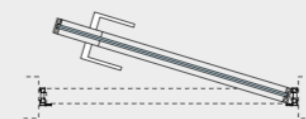

Altezze da 2000 a 2700 mm
Height from 2000 to 2700 mm

Pull door

Quadro-Line is available for single door with pull opening. The opening toward the outer side can be right or left.

Singola
Single

Width from 600 to 1000 mm

Pull door

Quadro-Line is available for single door with push opening. The opening toward the inner side can be right or left.

Brickwall - Plasterboard

Singola
Single

Width from 600 to 1000 mm

REQUEST MORE
INFORMATION

Glass swing door with frame and jamb

Glass door with frame suggested in several finishing's for light but functional doors.

Con stipite
With jamb

Altezze da 2000 a 2700 mm
Height from 2000 to 2700 mm

Quadro-Frame with pull opening toward the outer side is prearranged for the installation on brickwall or plasterboard.

REQUEST MORE INFORMATION

Pivot glass door

The glass pivot door with frame and bidirectional opening, rotate around its vertical axis. The bidirectional pivot can also be ceiling, with or without jamb and it is adapt for big spaces