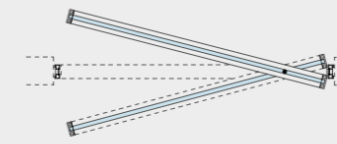

Glass swing door with frame and jamb

Glass door with frame suggested in several finishing's for light but functional doors.

Con stipite
With jamb

Altezze da 2000 a 2700 mm
Height from 2000 to 2700 mm

Quadro-Frame with pull opening toward the outer side is prearranged for the installation on brickwall or plasterboard.

REQUEST MORE INFORMATION

Pivot glass door

The glass pivot door with frame and bidirectional opening, rotate around its vertical axis. The bidirectional pivot can also be ceiling, with or without jamb and it is adapt for big spaces

Bidirectional door

The bidirectional opening, both push and pull is available with or without self closing system.

Single without jamb

Width up to 1500 mm

Single with jamb

Width up to 1500 mm

Bilico

Without jamb

Height up to 2700 mm

Bilico - Frame

With jamb

REQUEST MORE INFORMATION

SWING DOOR - HANDLES

Q-120

Lock with handle

Q-120WC