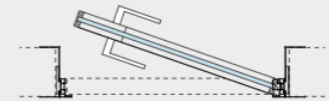

Glass swing door with frame and jamb

Glass door with frame suggested in several finishing's for light but functional doors.

Con stipite
With jamb

Altezze da 2000 a 2700 mm
Height from 2000 to 2700 mm

Quadro-Frame with pull opening toward the outer side is prearranged for the installation on brickwall or plasterboard.

Brickwall - Plasterboard

Width from 600 to 1000 mm

Pull door

Quadro-Frame with push opening toward the inner side may be installed on brickwall or plasterboard.

Brickwall - Plasterboard

Single

Width from 600 to 1000 mm

REQUEST MORE INFORMATION

Pivot glass door

The glass pivot door with frame and bidirectional opening, rotate around its vertical axis. The bidirectional pivot can also be ceiling, with or without jamb and it is adapt for big spaces

Bidirectional door

The bidirectional opening, both push and pull is available with or without self closing system.

Single without jamb

Width up to 1500 mm

Single with jamb

Width up to 1500 mm

Bilico

Without jamb