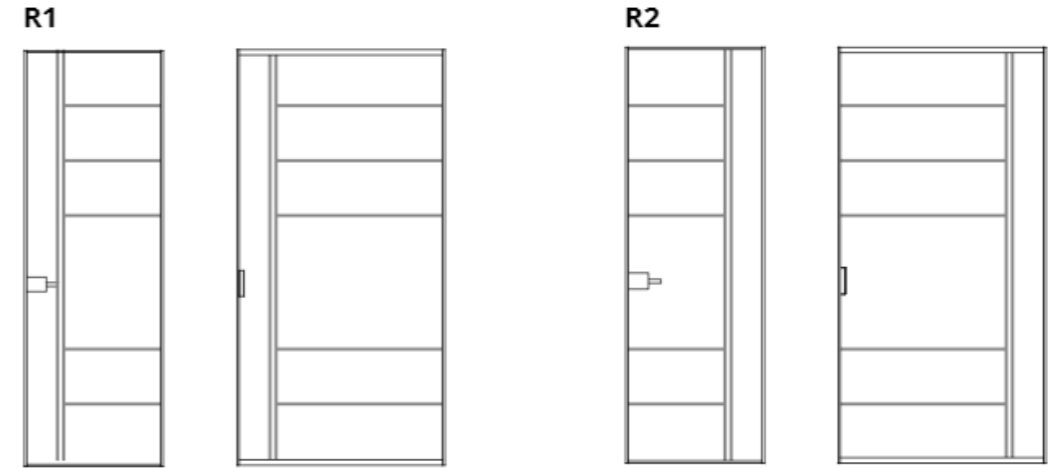

QUADRO LINE INSERTS

5 inserti - inserts

6 inserti - 6 inserts

5 inserti - inserts

6 inserti - 6 inserts