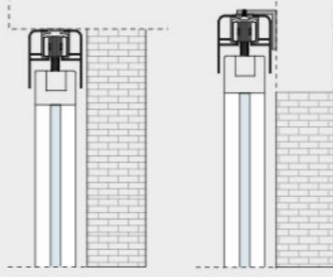

SKY

Door with frame single or double with built-in rail.

LUCE S

Door with frame double with 2ways built-in rail.

BASIC

Door with frame single or double with cover profile.

LUCE B

Door with frame double with 2ways rail with cover profile.

MINIMA

Door with frame single or double inside the wall.

REQUEST MORE INFORMATION

SLIDING DOOR HANDLES

Q-150WC

Lock with latch

HANDLE FINISHES AND FRAME FINISHES

Lacquered for all handle for Quadro doors, sliding and swing