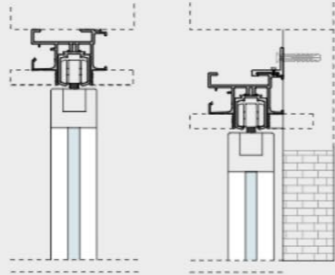

SKY

Door with frame single or double with built-in rail.

LUCE S

Door with frame double with 2ways built-in rail.

BASIC

Door with frame single or double with cover profile.

LUCE B

Door with frame double with 2ways rail with cover profile.

MINIMA

Door with frame single or double inside the wall.

REQUEST MORE INFORMATION

SLIDING DOOR HANDLES

Q-150WC

Lock with latch

HANDLE FINISHES AND FRAME FINISHES

Lacquered for all handle for Quadro doors, sliding and swing