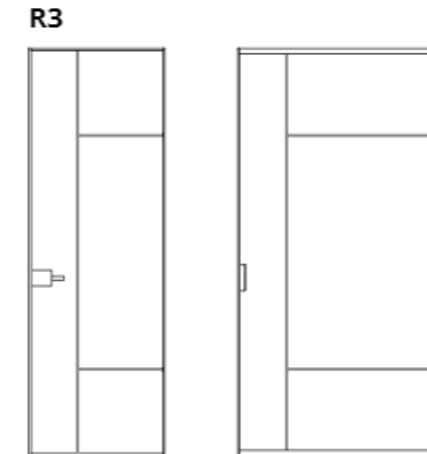

QUADRO LINE INSERTS

5 inserti - inserts

6 inserti - 6 inserts

5 inserti - inserts

6 inserti - 6 inserts