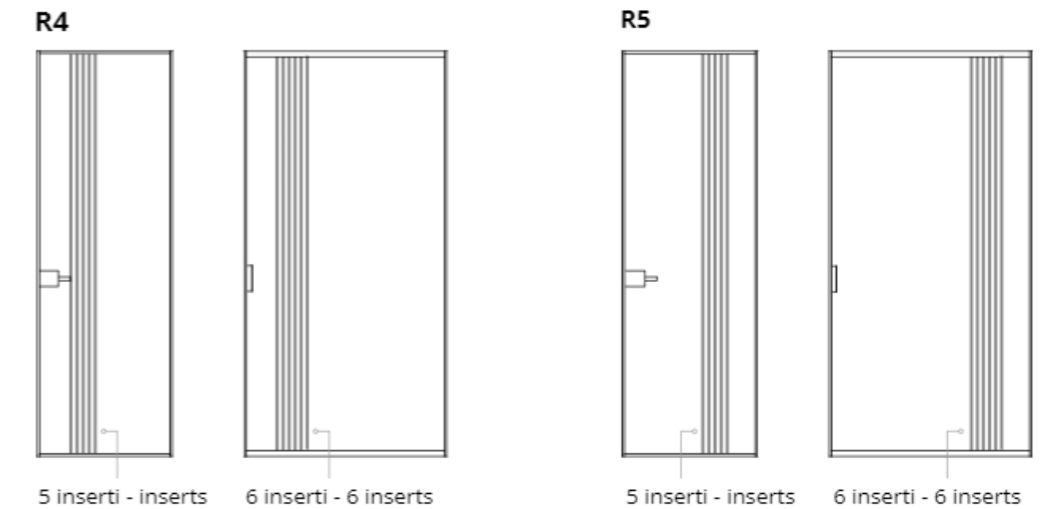

QUADRO LINE INSERTS

5 inserti - inserts

6 inserti - 6 inserts

5 inserti - inserts

6 inserti - 6 inserts