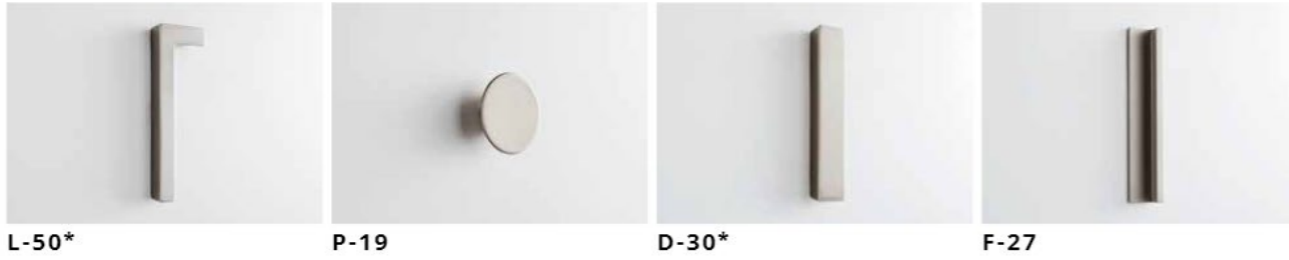

Handle D-30 Olive Ash finish

LM34 – Bronze Frame
VB01 – Transparent Bronzed glass

LO01 – White Frame
VT02 – Mesh Gold glass

LM3 - Nickel frame with inserts
VV01 - Satin transparent glass

LM34 – Bronze Frame
VS01 – Cyber Glass

SKY

Door with frame single or double with built-in rail.

LUCE S

Door with frame double with 2ways built-in rail.

BASIC

Door with frame single or double with cover profile.

LUCE B

Door with frame double with 2ways rail with cover profile.

MINIMA

Door with frame single or double inside the wall.

REQUEST MORE INFORMATION

SLIDING DOOR HANDLES

Q-150WC

Lock with latch

HANDLE FINISHES AND FRAME FINISHES

Lacquered for all handle for Quadro doors, sliding and swing