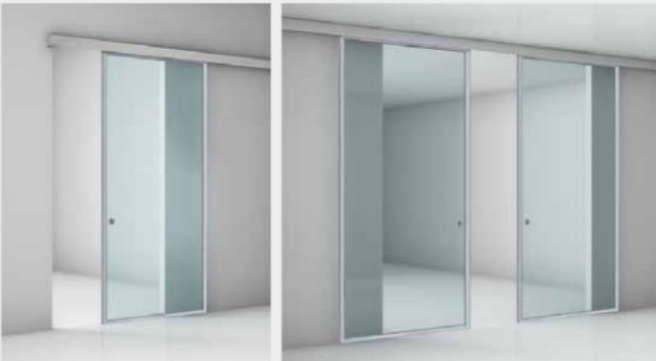

The Quadro move collection is available with different sliding system to create the perfect solution for the space.

Different frame and handle finishes add style and functionality.

Door handles are functional accessories but also style details: ergonomic design help the sliding of panels. The modernity of the glass encounters the classic effect of ash vein, that covers handle and the elegance of door profile.

Handle D-30 Olive Ash finish

LM34 – Bronze Frame
VB01 – Transparent Bronzed glass

LO01 – White Frame
VT02 – Mesh Gold glass

LM3 - Nickel frame with inserts
VV01 - Satin transparent glass

LM34 – Bronze Frame
VS01 – Cyber Glass

SKY

Door with frame single or double with built-in rail.

LUCE S

Door with frame double with 2ways built-in rail.

BASIC

Door with frame single or double with cover profile.

LUCE B

Door with frame double with 2ways rail with cover profile.

MINIMA

Door with frame single or double inside the wall.

REQUEST MORE INFORMATION

SLIDING DOOR HANDLES

Q-150WC

Lock with latch

HANDLE FINISHES AND FRAME FINISHES

Lacquered for all handle for Quadro doors, sliding and swing