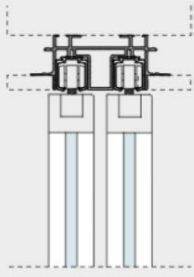

SKY

Door with frame single or double with built-in rail.

LUCE S

Door with frame double with 2ways built-in rail.

BASIC

Door with frame single or double with cover profile.

LUCE B

Door with frame double with 2ways rail with cover profile.

MINIMA

Door with frame single or double inside the wall.

REQUEST MORE INFORMATION

SLIDING DOOR HANDLES

Q-150WC

Lock with latch

HANDLE FINISHES AND FRAME FINISHES

Lacquered for all handle for Quadro doors, sliding and swing