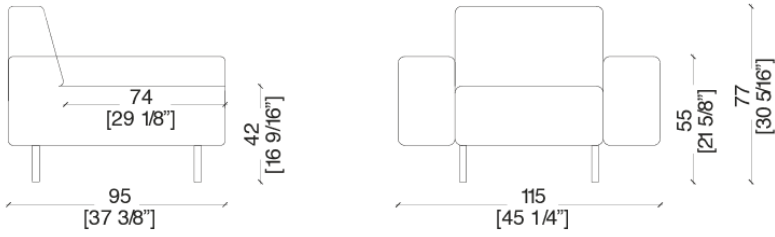

Armchair -

2 seats -

3 seats -

4 seats -

Bench 1 seat -

Square bench -

2 seats -

3 seats -

4 seats -