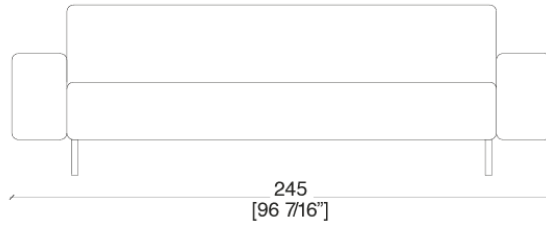

Essential geometrical lines and high-quality materials define Presto sofa, available in different dimensions.

Presto is designed for clients who prefer simple lines and elegant details.

Armchair -

2 seats -

3 seats -

4 seats -

Bench 1 seat -

Square bench -

2 seats -

3 seats -

4 seats -

VELVETS