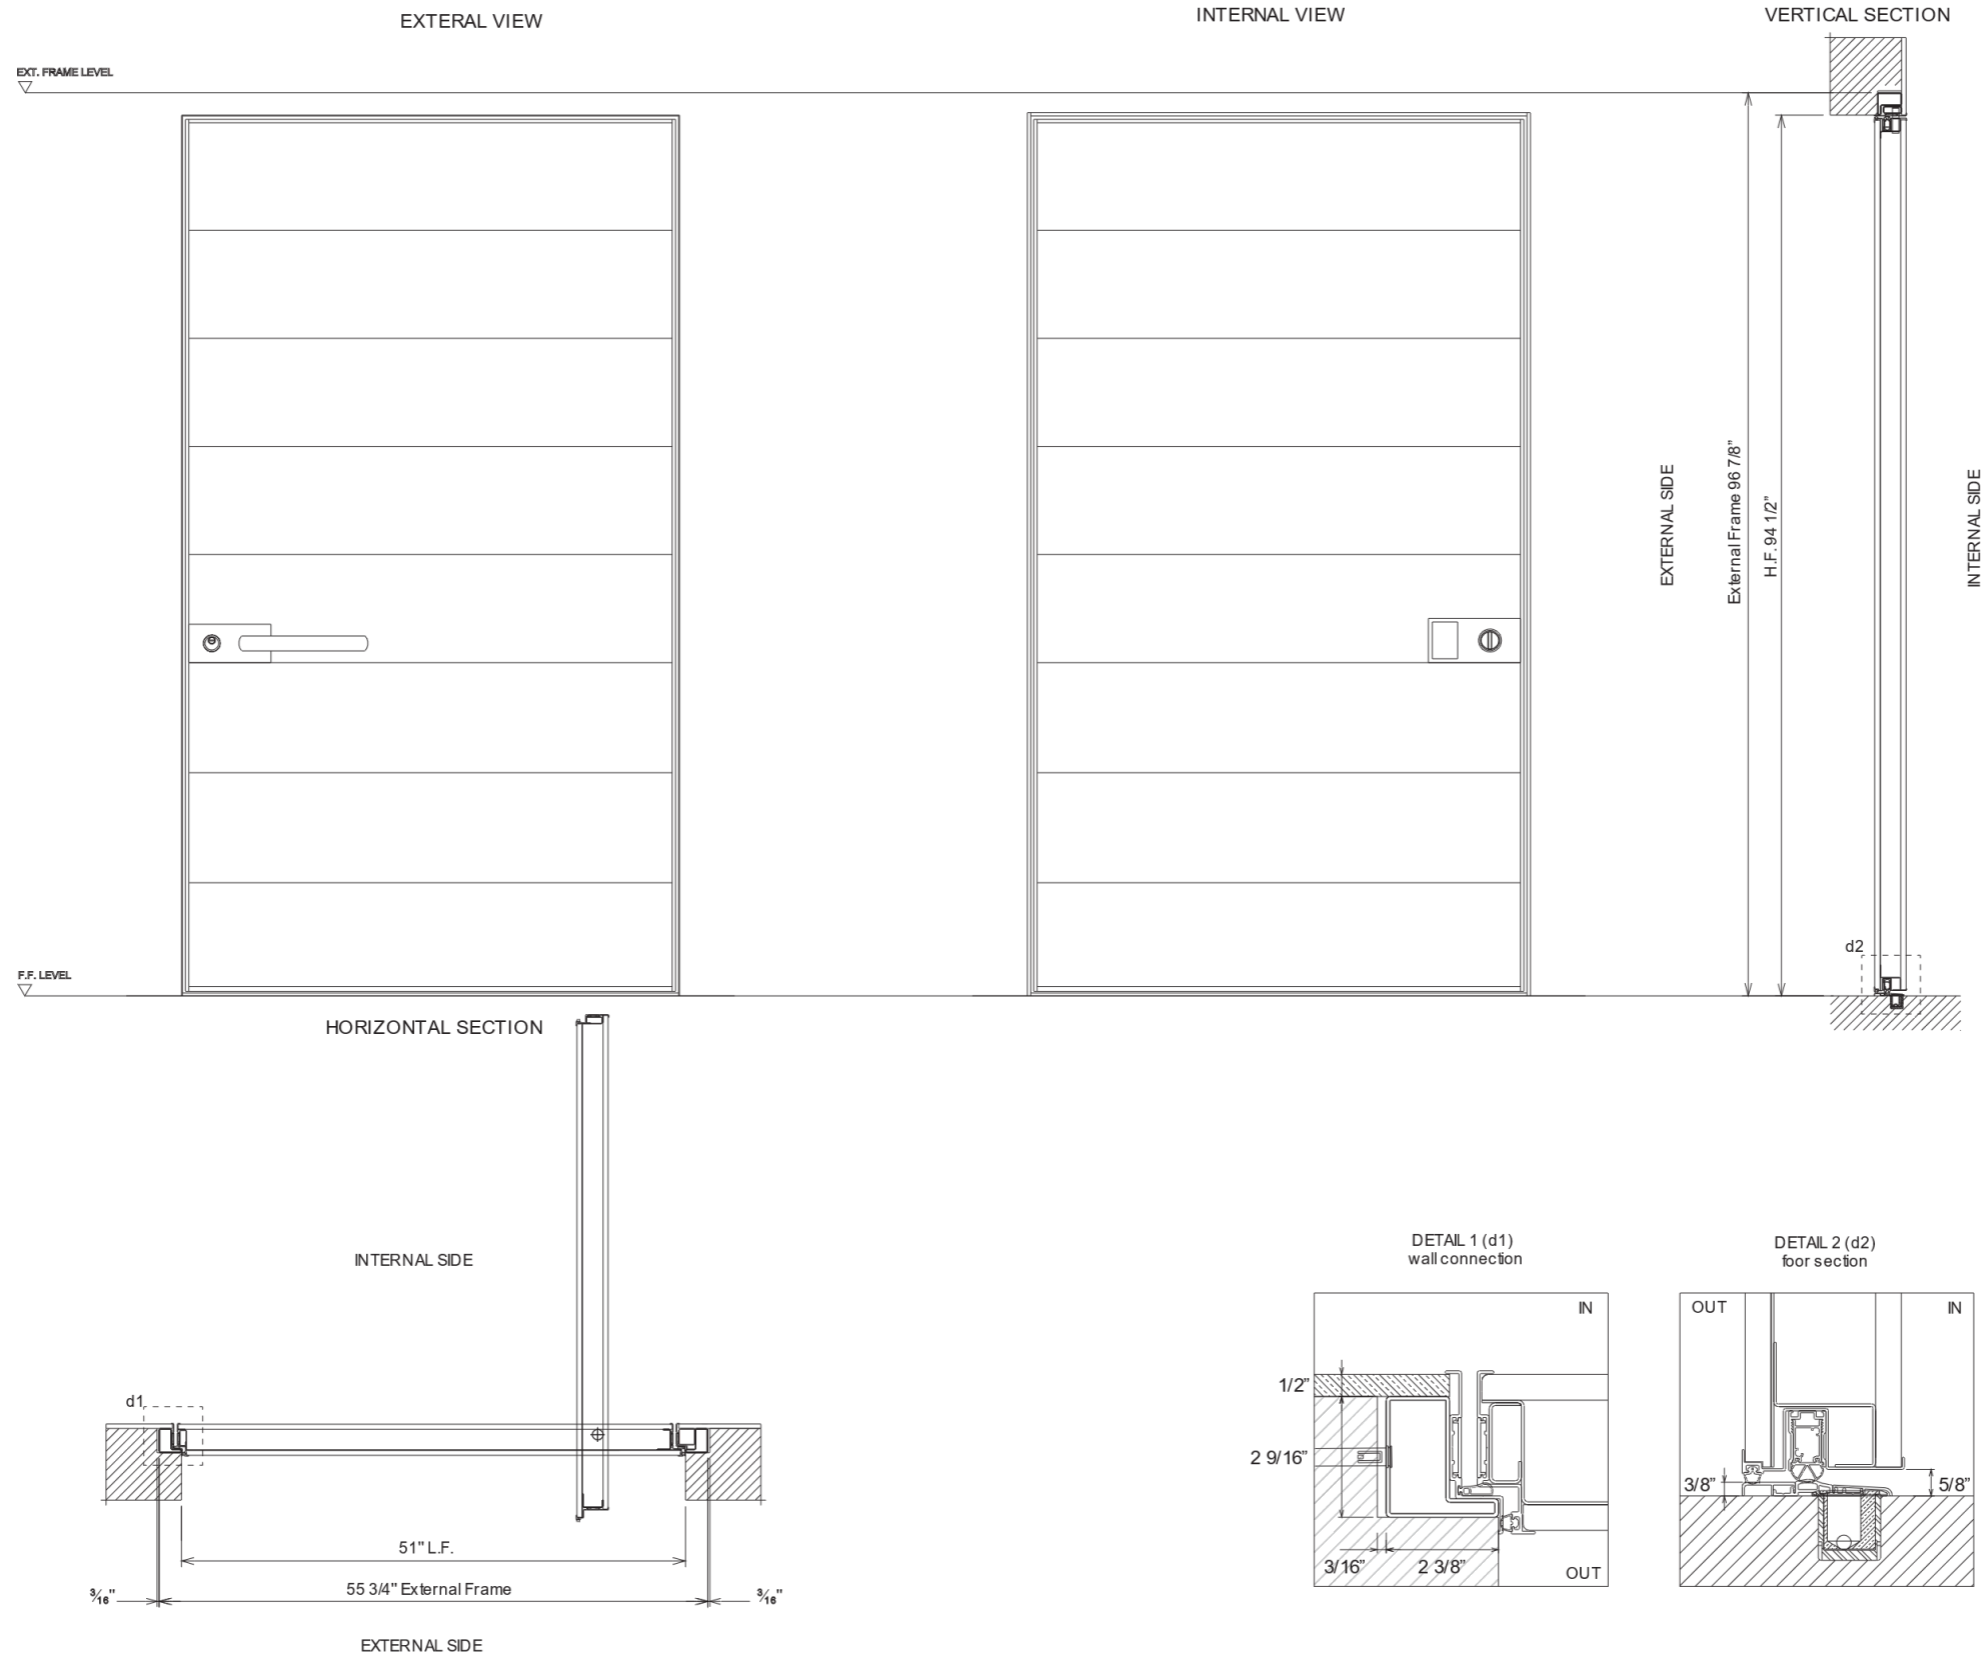

TECHNICAL DETAILS

Max. Dimensions