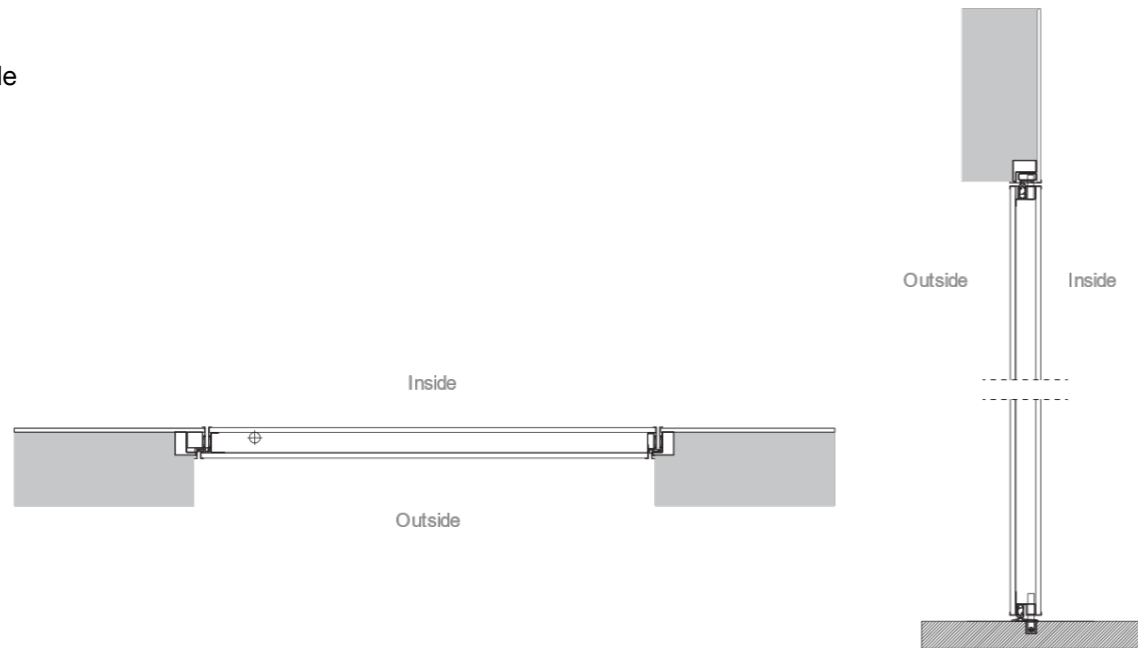

ADJUSTABLE PIVOT MECHANISM

The opening and closing of the door takes place by means of a vertical pivot, i.e. two pins placed at the ends, which are adjustable and concealed. The leaf, by turning on itself, allows a wider opening and greater brightness.

COPLANARITY OF THE DOOR

The pivot opening allows the perfect coplanarity between the door and the wall. Everything is integrated in the door leaf, including handle

FLUSH WITH THE WALL

The leaf flush with the wall allows a perfectly cleaned shape.

TECHNICAL DETAILS

Max. Dimensions

INSTALLATION TYPES

Flush Outside

Flush Inside

SWING DIAGRAMS

Push Left

Push Right