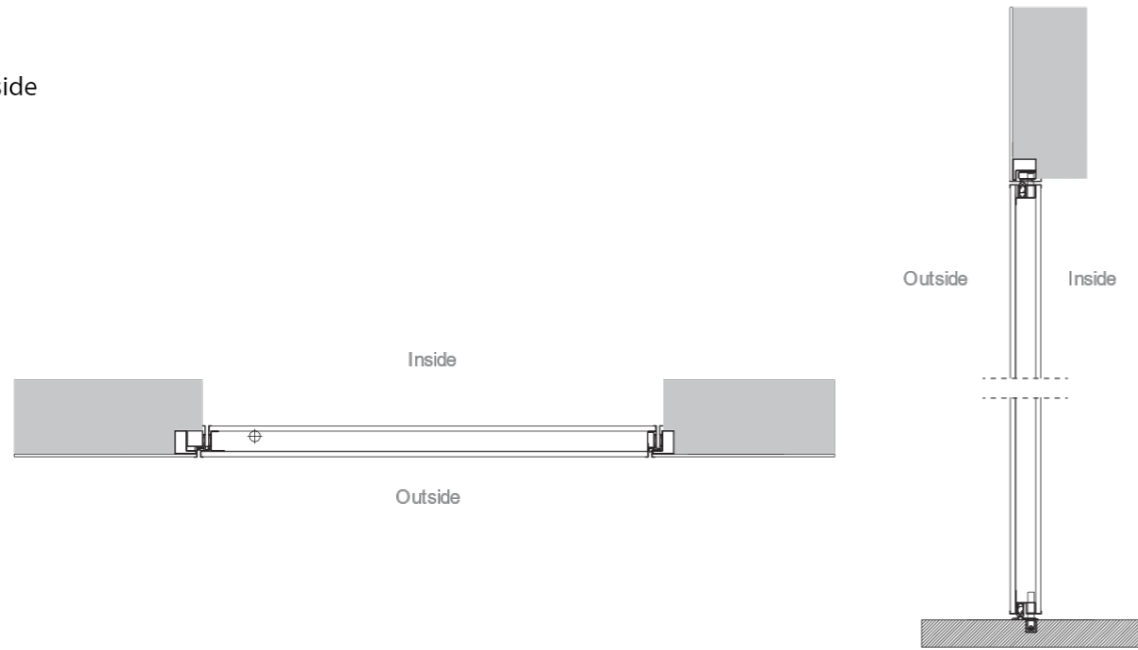

ADJUSTABLE PIVOT MECHANISM

The opening and closing of the door takes place by means of a vertical pivot, i.e. two pins placed at the ends, which are adjustable and concealed. The leaf, by turning on itself, allows a wider opening and greater brightness.

COPLANARITY OF THE DOOR

The pivot opening allows the perfect coplanarity between the door and the wall. Everything is integrated in the door leaf, including handle

FLUSH WITH THE WALL

The leaf flush with the wall allows a perfectly cleaned shape.

TECHNICAL DETAILS

Max. Dimensions

INSTALLATION TYPES

Flush Outside

Flush Inside

SWING DIAGRAMS

Push Left

Push Right