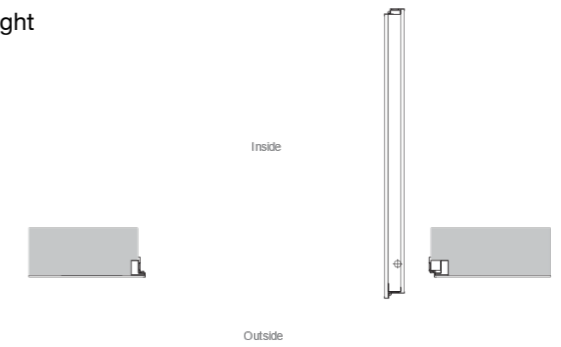

COPLANARITY OF THE DOOR

The pivot opening allows the perfect coplanarity between the door and the wall. Everything is integrated in the door leaf, including handle

FLUSH WITH THE WALL

The leaf flush with the wall allows a perfectly cleaned shape.

TECHNICAL DETAILS

Max. Dimensions

INSTALLATION TYPES

Flush Outside

Flush Inside

SWING DIAGRAMS

Push Left

Push Right