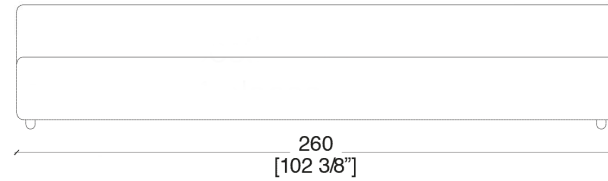

2 seats -

3 seats -

4 seats -

Corner -

Arm -

Bench 1 seat -

Square bench -

METAL LEGS

LENTO basement

RONDO' basement

ORCHESTRA H31

Sofa 1 seat -

METAL LEGS

MODERATO basement

2 seats -

3 seats -

4 seats -

Corner -

Arm -

Bench 1 seat -

Square bench -

2 seats -

3 seats -

4 seats -