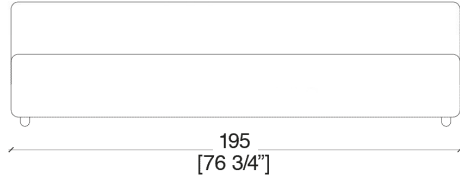

2 seats -

3 seats -

4 seats -

Corner -

Arm -

Bench 1 seat -

Square bench -

METAL LEGS

LENTO basement

RONDO' basement

ORCHESTRA H31

Sofa 1 seat -

METAL LEGS

MODERATO basement

2 seats -

3 seats -

4 seats -

Corner -

Arm -

Bench 1 seat -

Square bench -

2 seats -

3 seats -

4 seats -