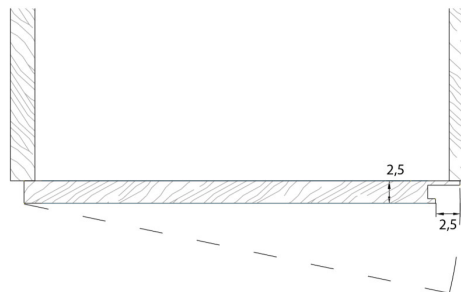

handles detail