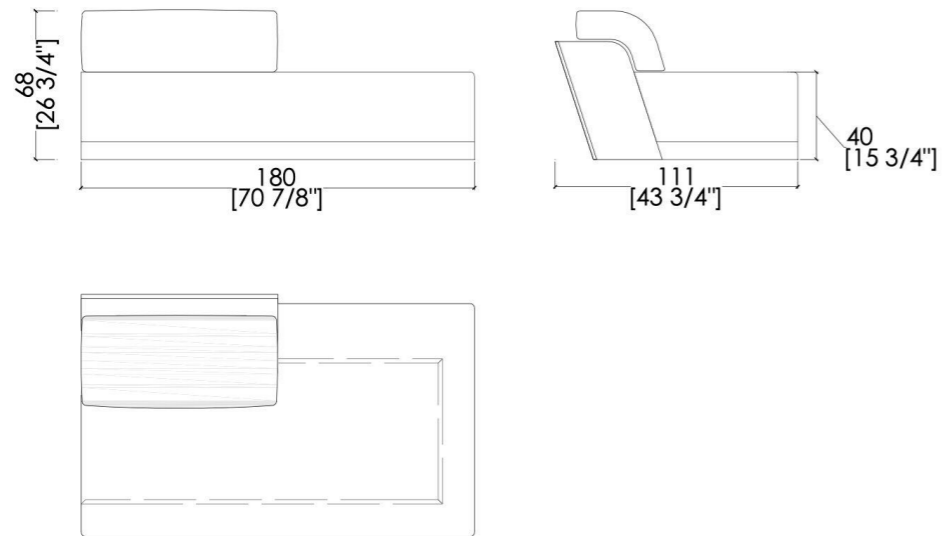

MSY 12

CHAISE LONGUE

Upholstered chaise longue, relax mechanism, side and back body in brushed matt lacquered wood. Available both left and right