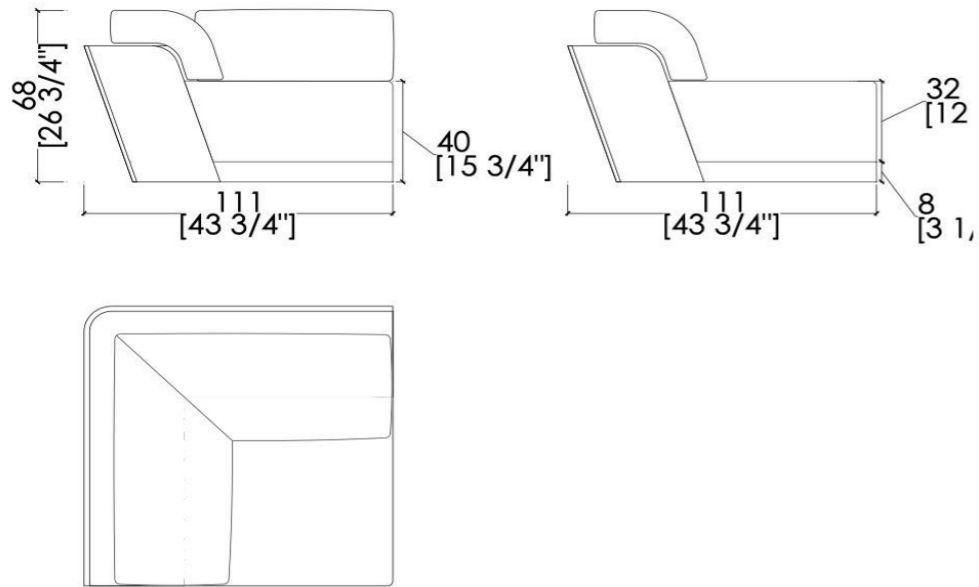

**MSY 5**

1 -SEATER CORNER SOFA

Upholstered 1-Seater Corner Sofa, side and back body in brushed matt lacquered wood.  
Available with armrest both left and right.

**MSY 8**

1 -SEATER END-SOFA

Upholstered 1-seater end-sofa, relax mechanism, side and back body in brushed matt lacquered wood.