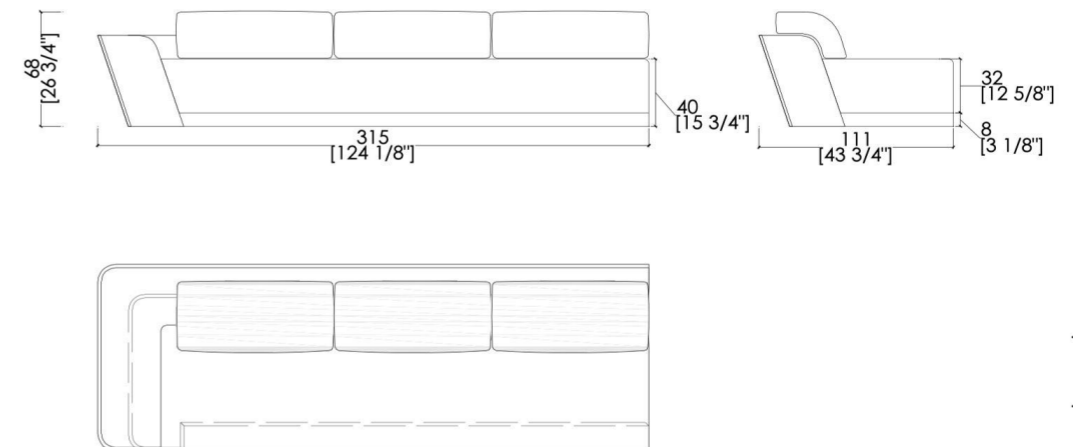

MSY 10

3 -SEATER END- SOFA

Upholstered 3-seater end-sofa, relax mechanism, side and back body in brushed matt lacquered wood. Available with armrest both left and right.