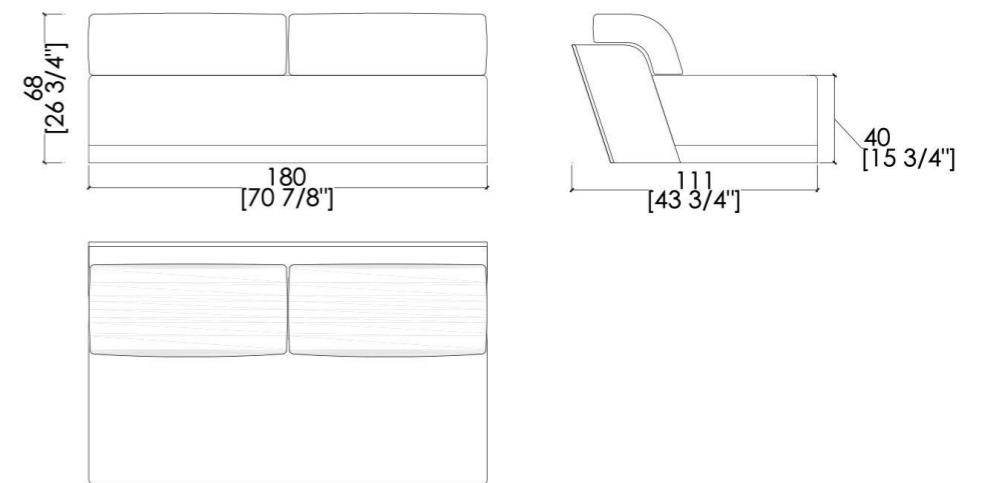

**MSY 5**

1 -SEATER CORNER SOFA

Upholstered 1-Seater Corner Sofa, side and back body in brushed matt lacquered wood.  
Available with armrest both left and right.

**MSY 8**

1 -SEATER END-SOFA

Upholstered 1-seater end-sofa, relax mechanism, side and back body in brushed matt lacquered wood.