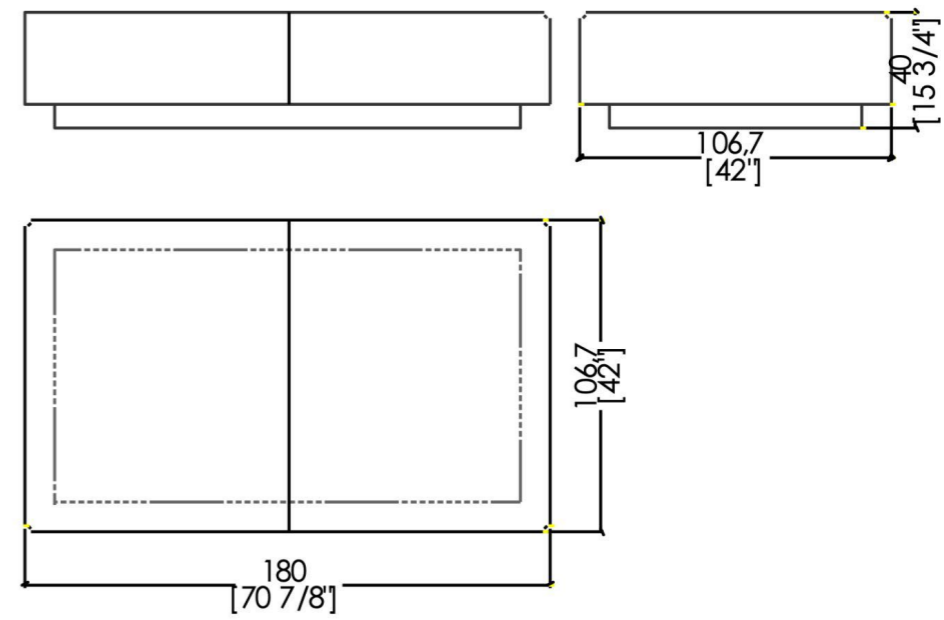

MSY 14

METROPOL BENCH 2 SEAT
Padded and upholstered bench with base.