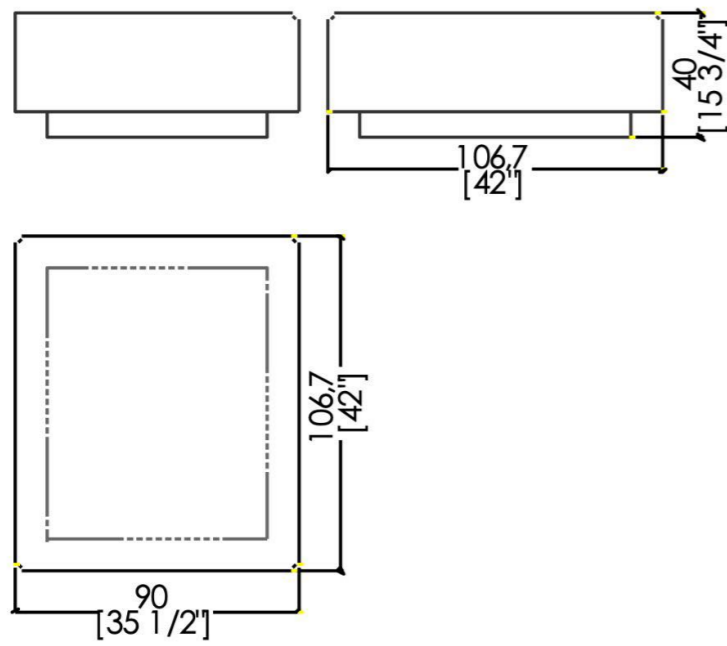

**SOFA COMPOSITION EXAMPLE**

**MSY 12**

CHAISE LONGUE

Upholstered chaise longue, relax mechanism, side and back body in brushed matt lacquered wood. Available both left and right

**MSY 13**

METROPOL BENCH 1 SEAT  
Padded and upholstered bench with base.