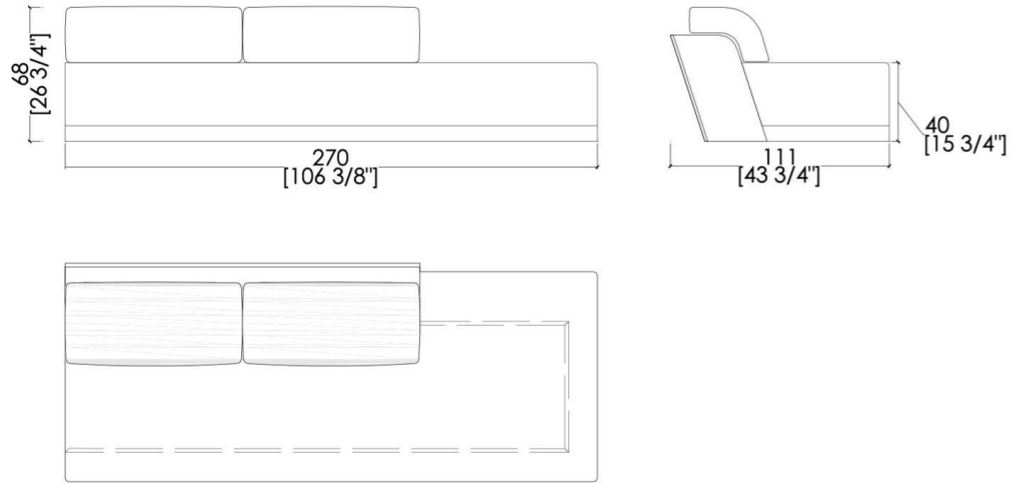

MSY 11

CHAISE LONGUE

Upholstered chaise longue, relax mechanism, side and back body in brushed matt lacquered wood. Available both left and right