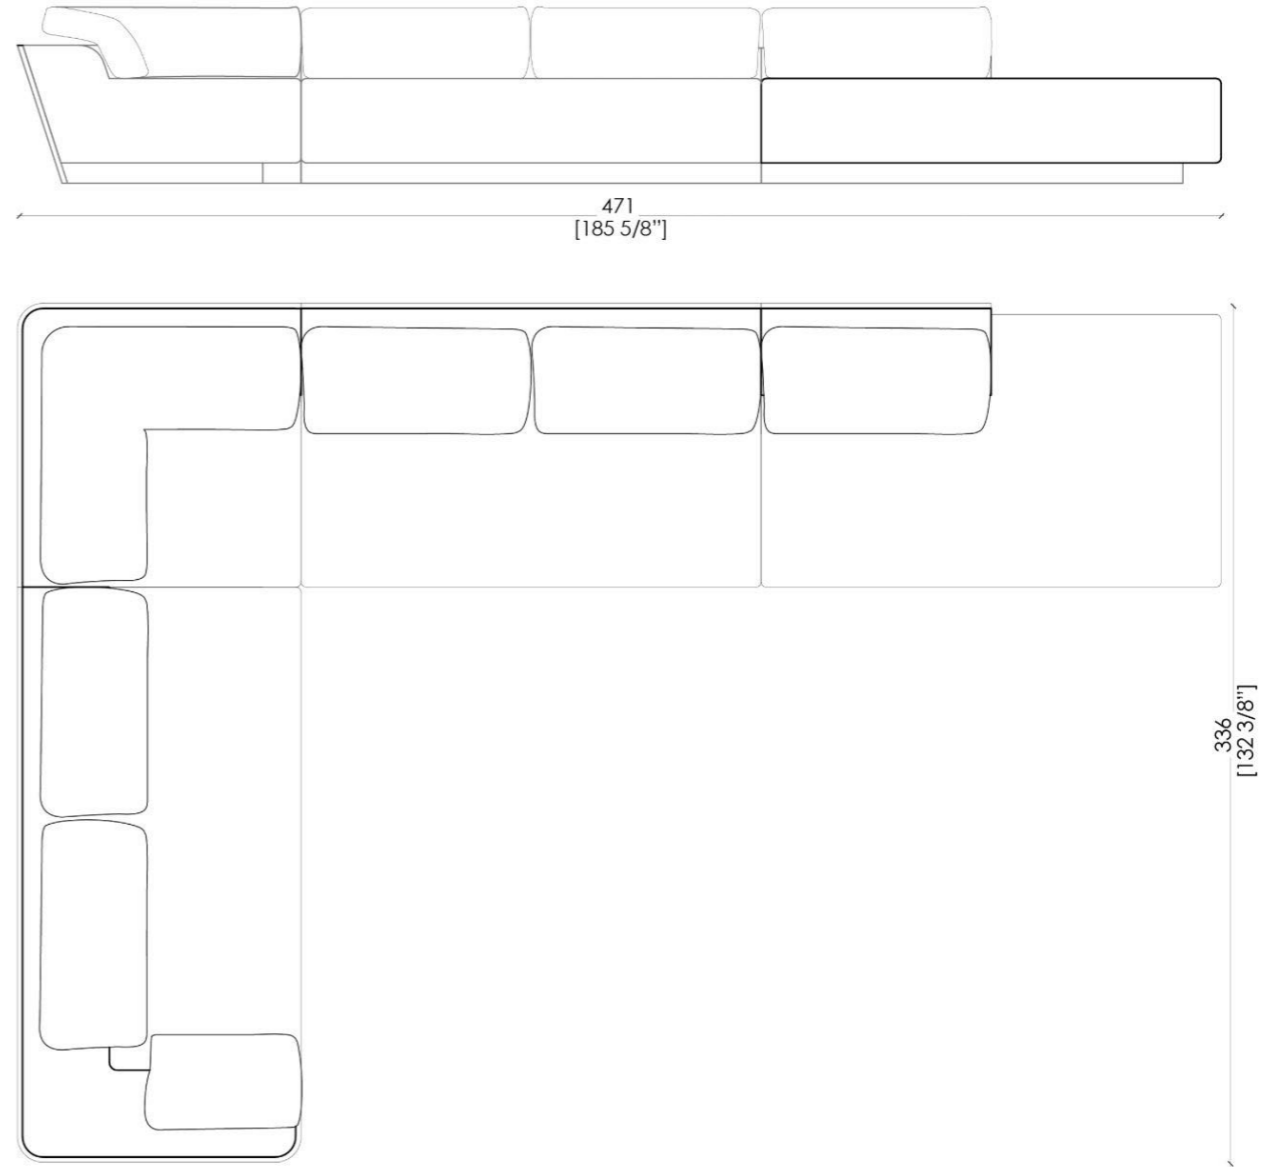

SOFA COMPOSITION EXAMPLE