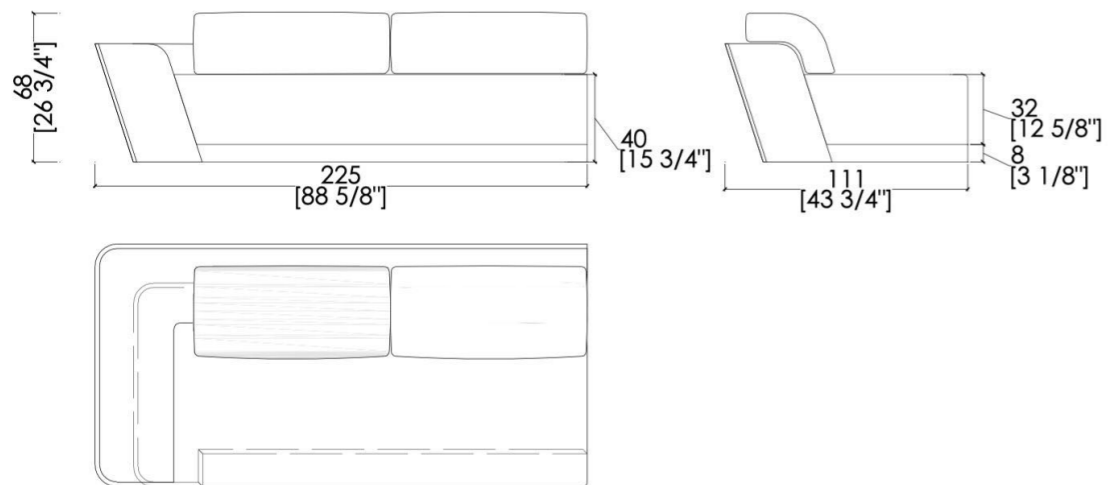

MSY 9

2 -SEATER END- SOFA

Upholstered 2-seater end-sofa, relax mechanism, side and back body in brushed matt lacquered wood.
Available with armrest both left and right.