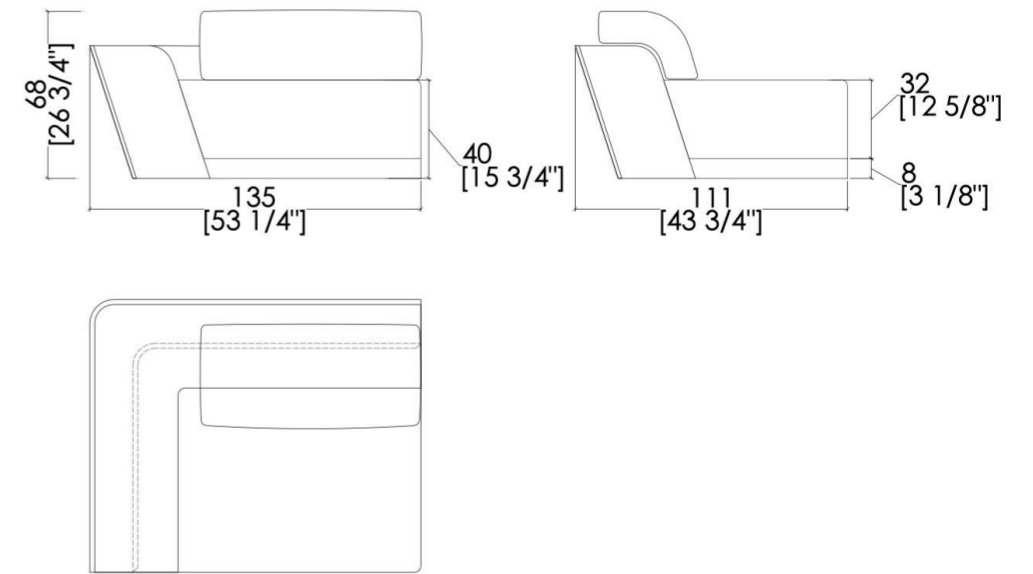

**MSY 5**

1 -SEATER CORNER SOFA

Upholstered 1-Seater Corner Sofa, side and back body in brushed matt lacquered wood.  
Available with armrest both left and right.

**MSY 8**

1 -SEATER END-SOFA

Upholstered 1-seater end-sofa, relax mechanism, side and back body in brushed matt lacquered wood.