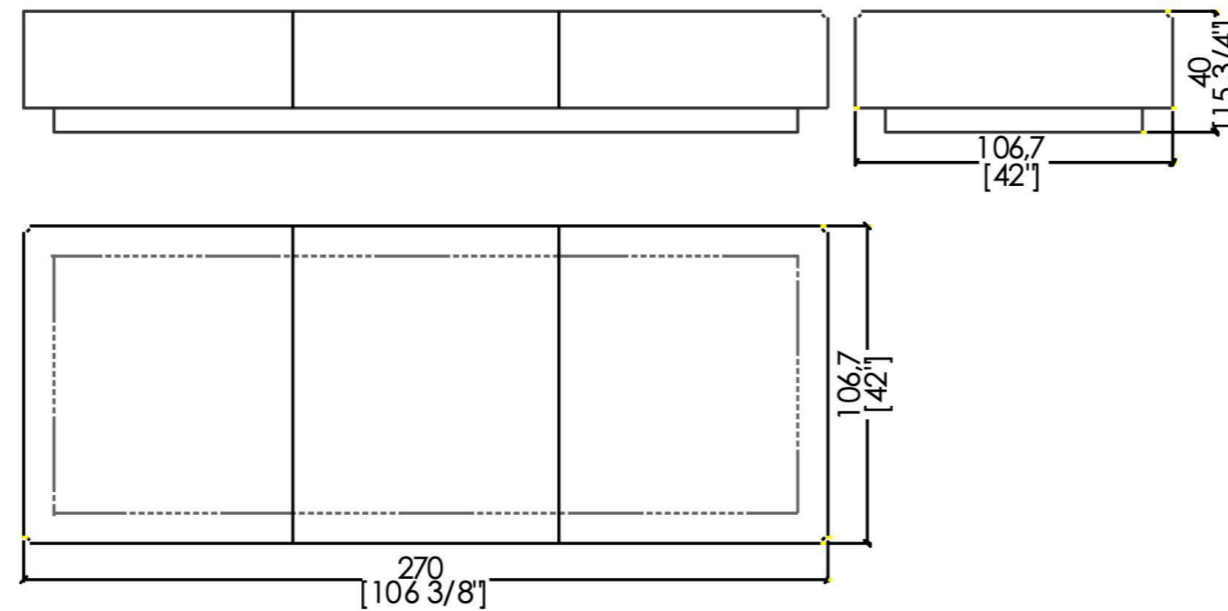

MSY 15

METROPOL BENCH 3 SEAT
Padded and upholstered bench with base.