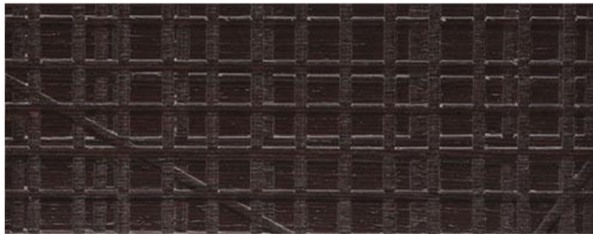

Teak

Walnut

Walnut Canaletto

Rosewood

Wenge

Aniline RAL 9016

Aniline
Available in all RAL / NCS colors

MATERIA