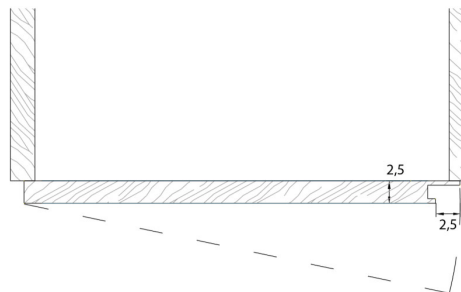

CABINET MODULES

doors

maxima

handles detail

handle heights

Shelves

Movable Shelf

Movable Shelf with LED

Acid Etched Crystal Shelf

Smoked Crystal Shelf

Sloping Shoe Rack Shelf

Shelves
 Thickness: Wood 1"
 Glass 3/8"
 Depth: 22 1/2"
 Widths: 16 3/4"
 22 5/8 "
 34 1/2"
 40 3/8"
 46 1/4"

Shoe Rack Drawer

Height: 7 1/2"
 Depth: 19 5/8"
 Widths: 13 3/8"
 19 1/4 "
 31 1/8"
 37"
 42 7/8"

Finishes:

- Silver
- Bronze

Widths: 13 3/4"
 19 5/8"

Heights: 66 7/8"
 82 5/8"
 98 3/8"
 114 1/8"

Mirror fixed on interior side of hinged door.

Internal Drawers

Height : 3 7/8"

Height : 5 3/4"