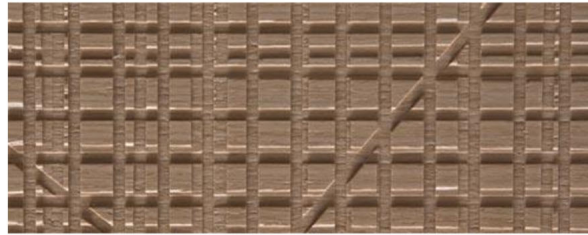

Jewelry / Trays / Perfumer

Hangers

LED Lighting

LED Bar Fixed in the side panel.
120LED/m - warm light

LED Bar with integrated touch button

LED Bar with integrated IR Sensor

Maple

Oak

Teak

Walnut

Walnut Canaletto

Rosewood

Wenge

Aniline RAL 9016

Aniline
Available in all RAL / NCS colors

MATERIA