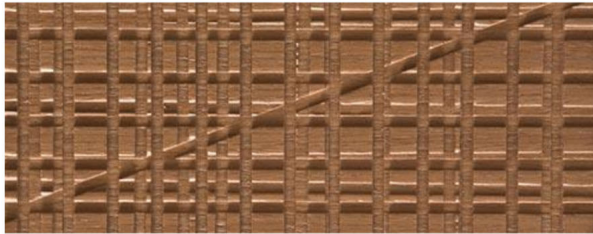

Teak

Walnut

Walnut Canaletto

Rosewood

Wenge

Aniline RAL 9016

Aniline
Available in all RAL / NCS colors

MATERIA