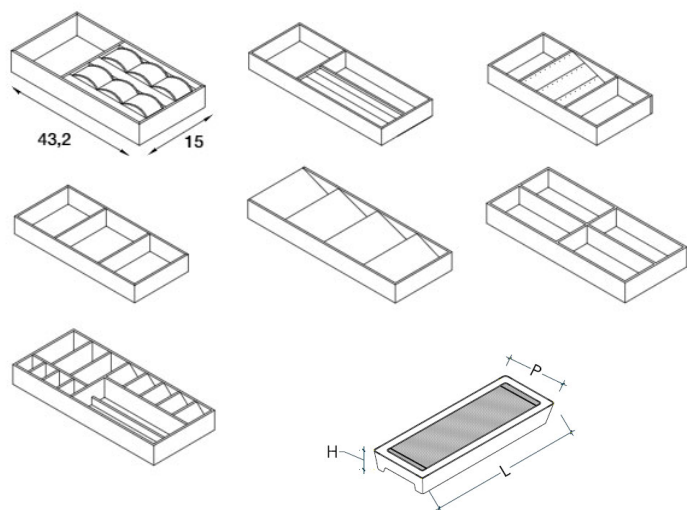

Hangers

LED Lighting

LED Bar Fixed in the side panel.
120LED/m - warm light

LED Bar with integrated touch button

LED Bar with integrated IR Sensor