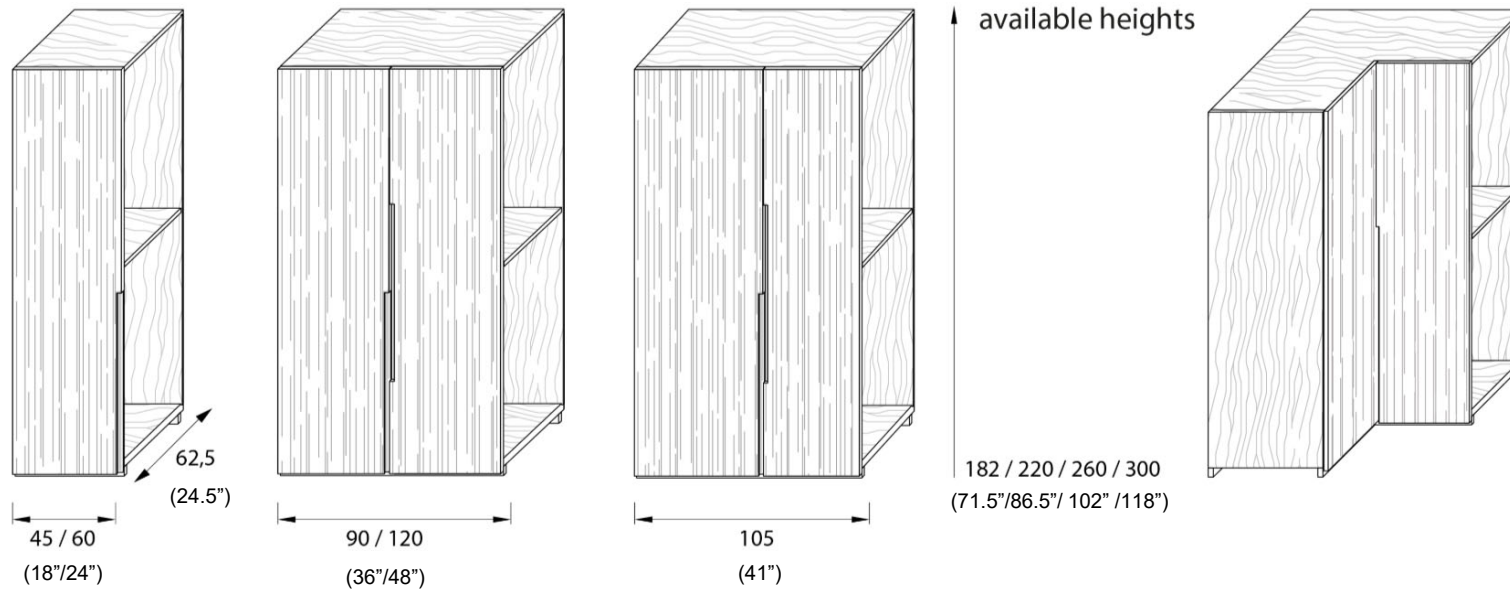

CABINET MODULES