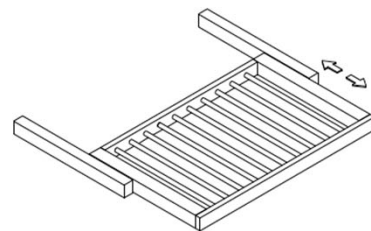

Depth: 19 5/8"

Widths: 13 3/8"
19 1/4"
31 1/8"
37"
42 7/8"

Trouser Rack Trays

Width : 13 3/8"

Width : 19 1/4"

Width : 31 1/8"

Width : 37"

Width : 42"

Depth: 19 5/8"

Height: 2"

Wooden Tie and Belt rack

Width : 13 3/8"

Width : 19 1/4"

Width : 31 1/8"

Width : 37"

Width : 42"