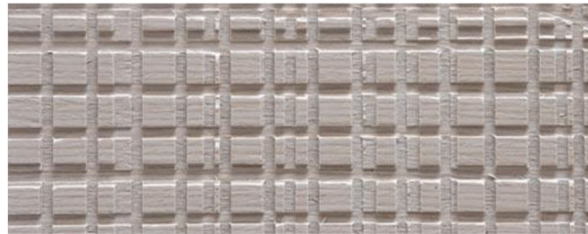

Teak

Walnut

Walnut Canaletto

Rosewood

Wenge

Aniline RAL 9016

Aniline
Available in all RAL / NCS colors

MATERIA