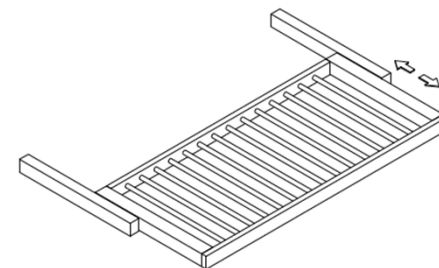

Depth: 19 5/8"

Widths: 13 3/8"
19 1/4"
31 1/8"
37"
42 7/8"

Trouser Rack Trays

Width : 13 3/8"

Width : 19 1/4"

Width : 31 1/8"

Width : 37"

Width : 42"

Depth: 19 5/8"

Height: 2"

Wooden Tie and Belt rack

Width : 13 3/8"

Width : 19 1/4"

Width : 31 1/8"

Width : 37"

Width : 42"