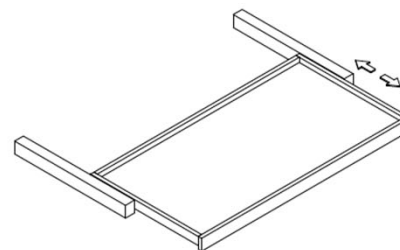

Finishes:

- Silver
- Bronze

Widths: 13 3/4"
 19 5/8"

Heights: 66 7/8"
 82 5/8"
 98 3/8"
 114 1/8"

Mirror fixed on interior side of hinged door.

Internal Drawers

Height : 3 7/8"

Height : 5 3/4"

Height : 7 1/2"

Height : 11"

Depth: 19 5/8"
 Widths: 13 3/8"
 19 1/4 "
 31 1/8"
 37"
 42 7/8"

Internal Drawer with Crystal Front

Height : 3 7/8"

Height : 5 3/4"

Height : 7 1/2"

Height : 11"

Depth: 19 5/8"

Widths: 13 3/8"
19 1/4"
31 1/8"
37"
42 7/8"

Trouser Rack Trays

Width : 13 3/8"

Width : 19 1/4"

Width : 31 1/8"

Width : 37"

Width : 42"

Depth: 19 5/8"

Height: 2"

Wooden Tie and Belt rack

Width : 13 3/8"

Width : 19 1/4"

Width : 31 1/8"

Width : 37"

Width : 42"