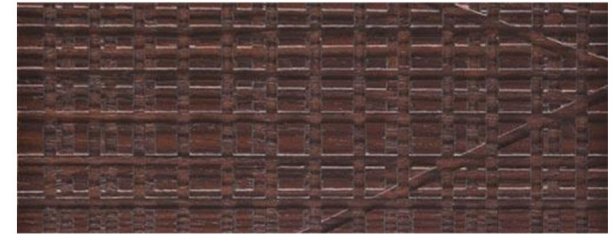

Teak

Walnut

Walnut Canaletto

Rosewood

Wenge

Aniline RAL 9016

Aniline
Available in all RAL / NCS colors

MATERIA