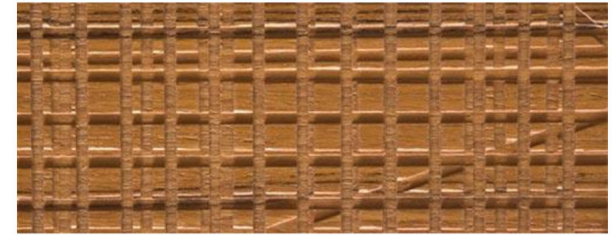

Teak

Walnut

Walnut Canaletto

Rosewood

Wenge

Aniline RAL 9016

Aniline
Available in all RAL / NCS colors

MATERIA