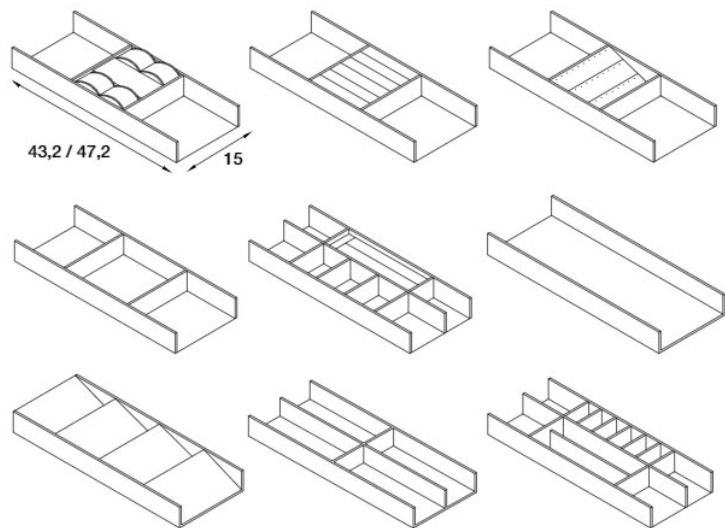

Jewelry / Trays / Perfumer