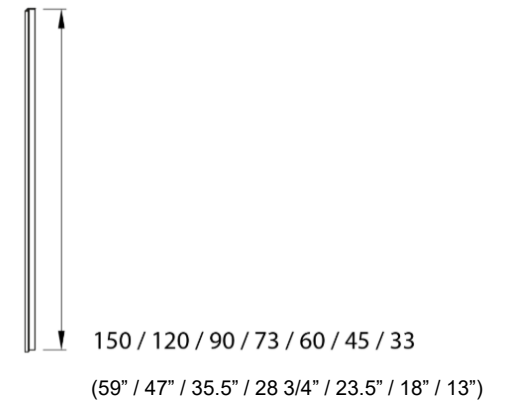

handle heights