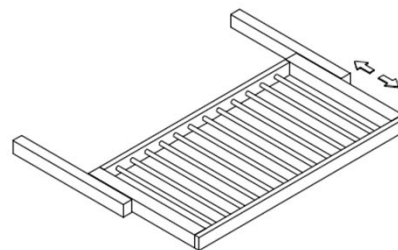

Depth: 19 5/8"

Widths: 13 3/8"
19 1/4"
31 1/8"
37"
42 7/8"

Trouser Rack Trays

Width : 13 3/8"

Width : 19 1/4"

Width : 31 1/8"

Width : 37"

Width : 42"

Depth: 19 5/8"

Height: 2"

Wooden Tie and Belt rack

Width : 13 3/8"

Width : 19 1/4"

Width : 31 1/8"

Width : 37"

Width : 42"