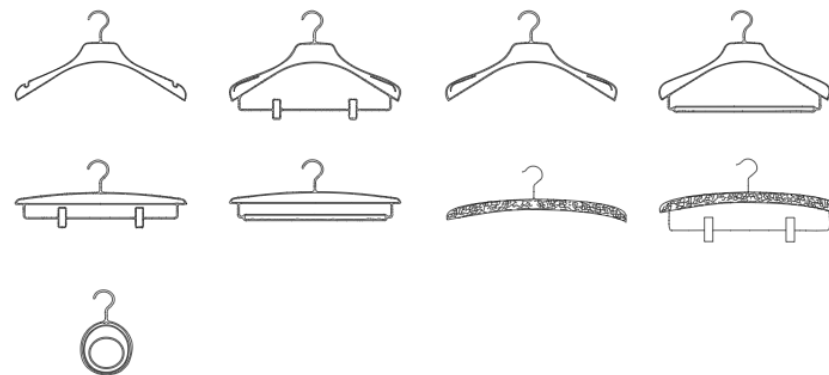

Hangers

LED Lighting

LED Bar Fixed in the side panel.
120LED/m - warm light

LED Bar with integrated touch button

LED Bar with integrated IR Sensor