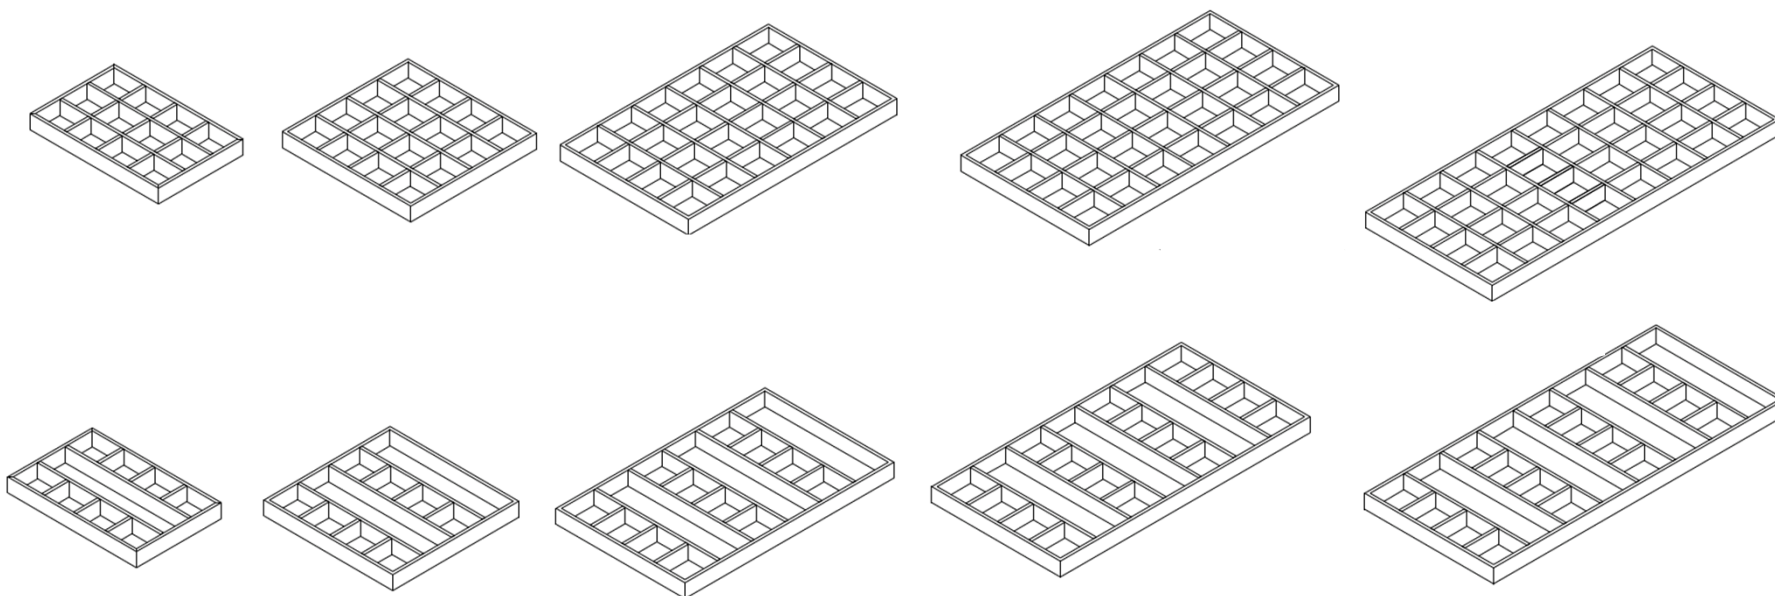

Wooden Tie and Belt rack

Width : 13 3/8"

Width : 19 1/4"

Width : 31 1/8"

Width : 37"

Width : 42"

Depth: 19 5/8"

Height: 2"