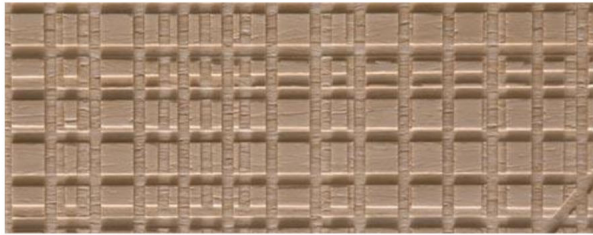

Jewelry / Trays / Perfumer

Hangers

LED Lighting

LED Bar Fixed in the side panel.
120LED/m - warm light

LED Bar with integrated touch button

LED Bar with integrated IR Sensor

Maple

Oak

Teak

Walnut

Walnut Canaletto

Rosewood

Wenge

Aniline RAL 9016

Aniline
Available in all RAL / NCS colors

MATERIA