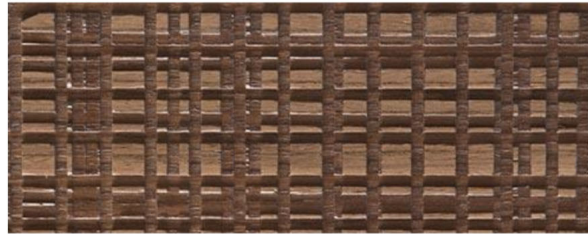

Teak

Walnut

Walnut Canaletto

Rosewood

Wenge

Aniline RAL 9016

Aniline
Available in all RAL / NCS colors

MATERIA