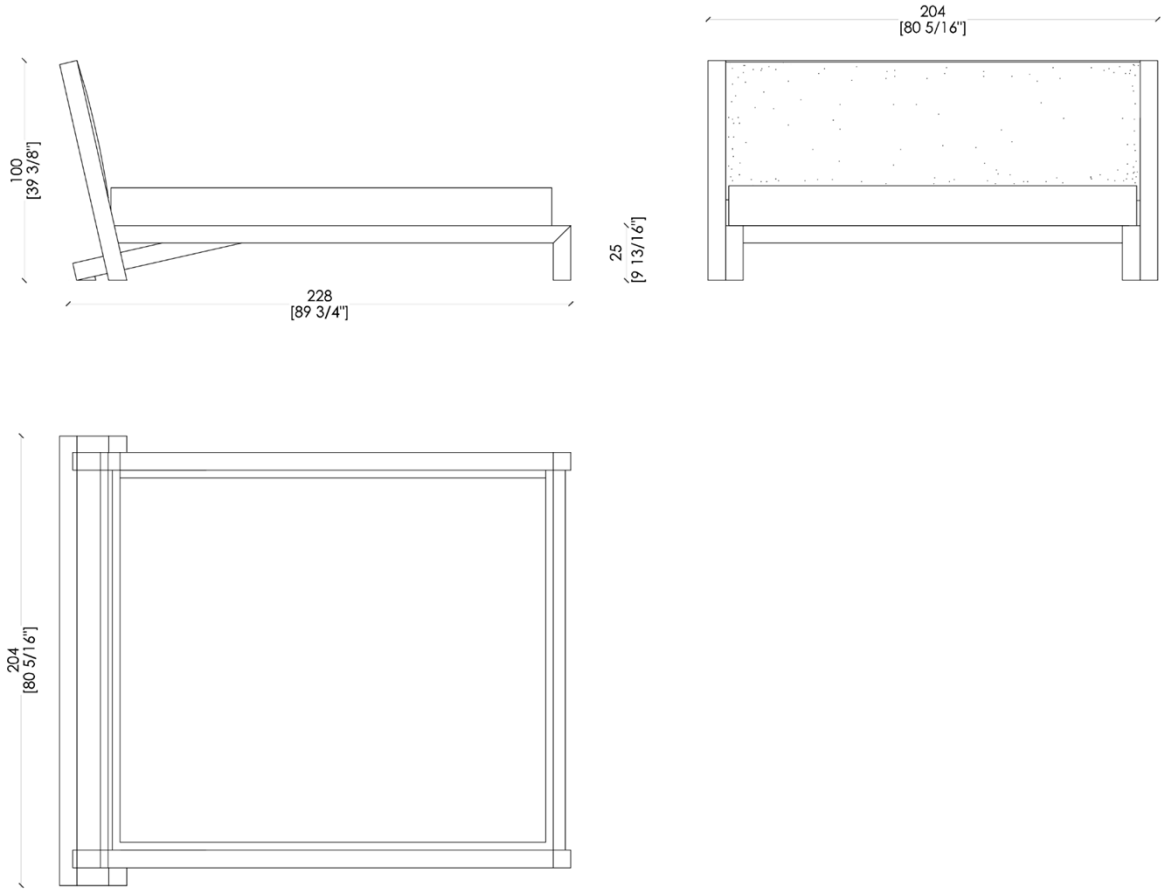

DIMENSIONS

Ashwood veneered double bed in solid Toulipier and dyed in the colours: Rosewood, Wengé, Oak, Cherrywood, Teak, Walnut

Rosewood