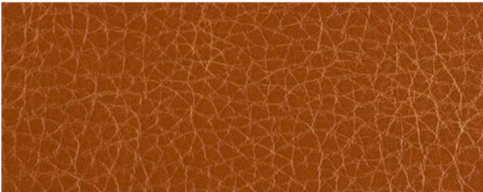

By selecting between our range of fine velvets, natural precious leathers or special and custom fabrics you can dramatically change the look of this essential but rich in details bed.

DIMENSIONS

Ashwood veneered double bed in solid Toulipier and dyed in the colours: Rosewood, Wengé, Oak, Cherrywood, Teak, Walnut

Nubuck 2102

Nubuck 2101

Nubuck 2100

PIXEL LEATHERS

Pixel Antracite

Pixel Guacamole

Pixel Vino

Pixel Nocciola

TOASCA LEATHERS

Tosca Bordeaux

Tosca Cognac

Tosca Marrone

Tosca Testa di Moro

MATERIA

COLLECTION
LUXURY DECOR AND BESPOKE SOLUTIONS

1060 Kane Concourse, Bay Harbor Islands, FL 33154