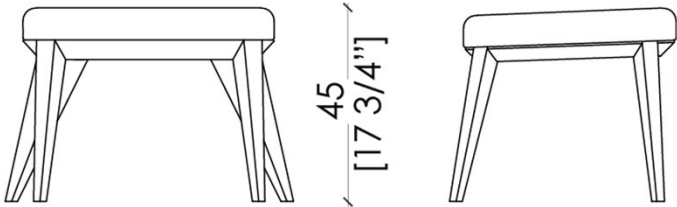

DIMENSIONS