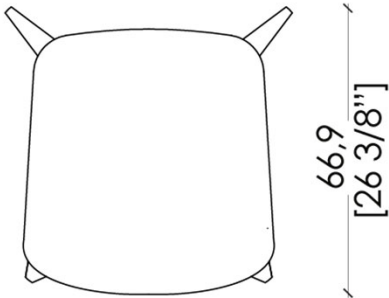

DIMENSIONS