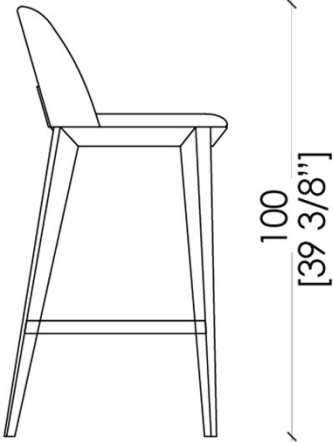

DIMENSIONS