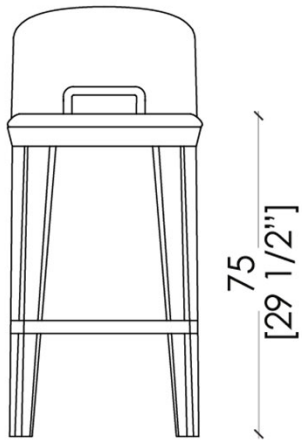

DIMENSIONS