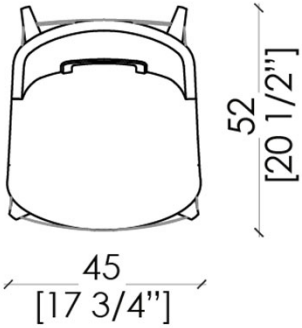

DIMENSIONS