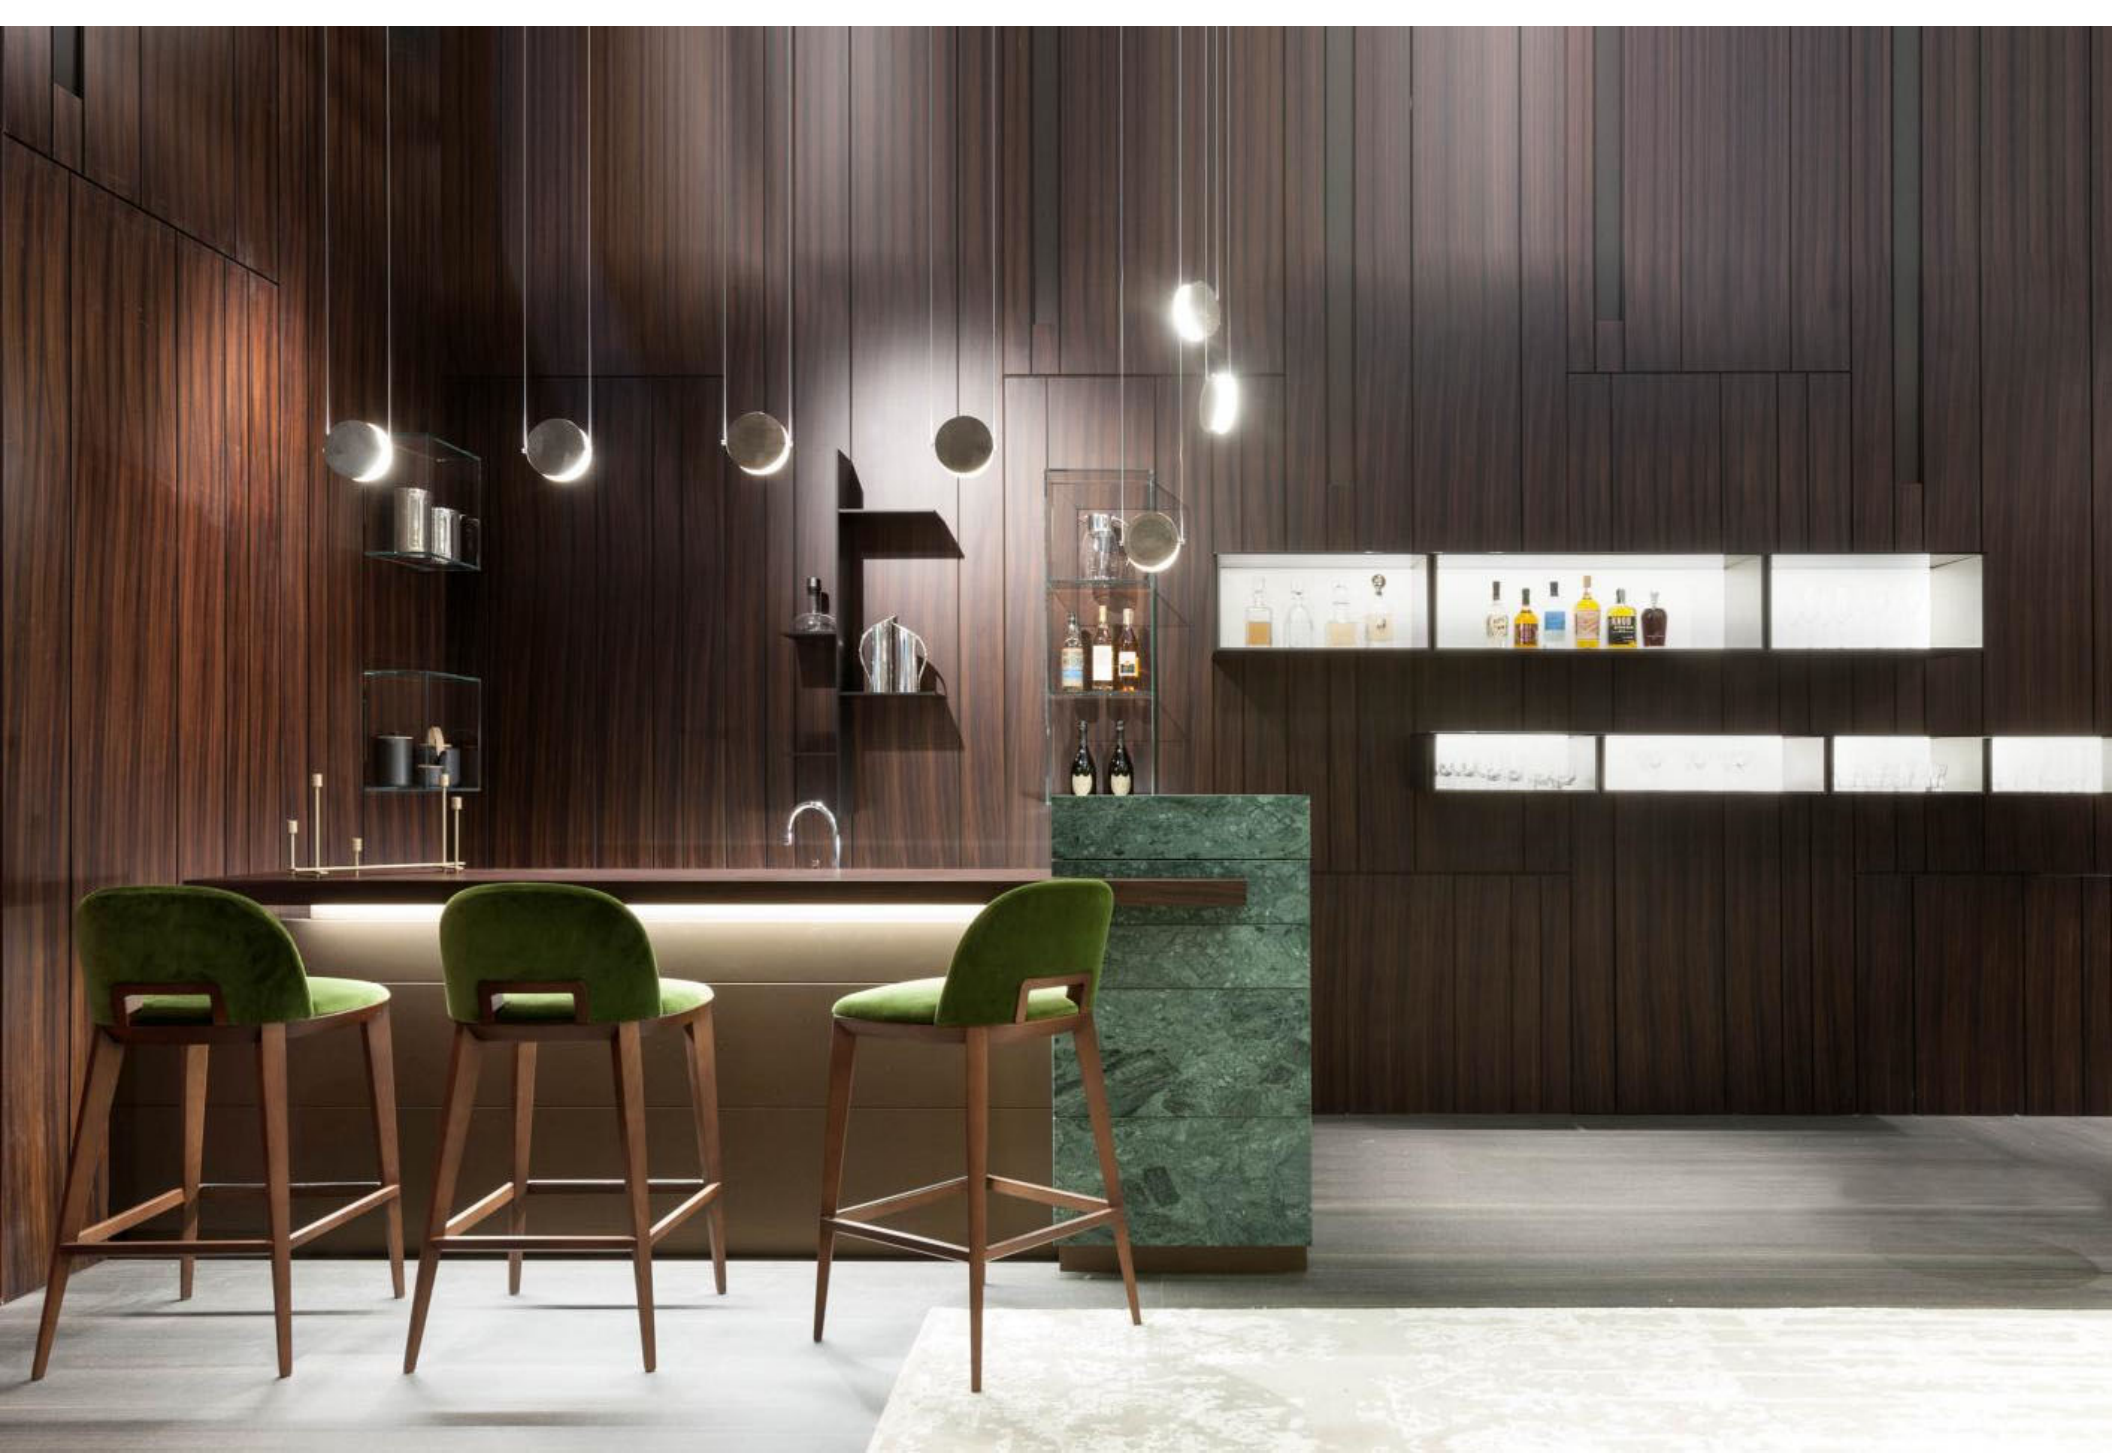

# MATERIA --- COLLECTION

LUXURY DECOR & BESPOKE SOLUTIONS

MARGARET HIGH STOOL

---

LAURAMERONI  
design . collection

Bar stool with structure in natural or lacquered wood and upholstered seat covered in leather, fabric or velvet.

This product is integrated into the Margaret collection of chairs, stools and benches. The sinuous line, the well-proportioned legs, a comfortable seat, the unusual detail of the wooden handle integrated into the backrest and the versatility of the collection, offer ideas for suggestive and functional use in both residential or public spaces.

The Margaret stool has long thin legs that intersect with the structure of the seat and backrest harmonizing its proportions. An inviting and comfortable seat combined with the timeless elegance of the design that distinguishes it.