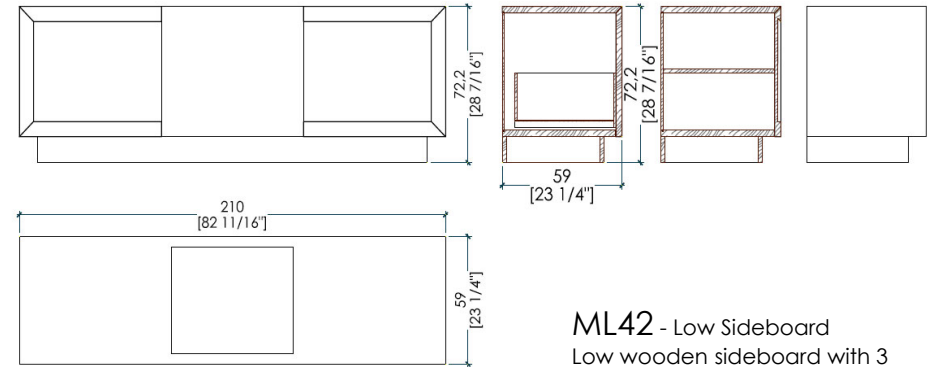

ML42 - Low Sideboard

Low wooden sideboard with 3 hinged doors equipped with 3 internal shelves. Available in all wood essences of the collection and in all RAL colors (brushed matt lacquered finish) without any price variation.