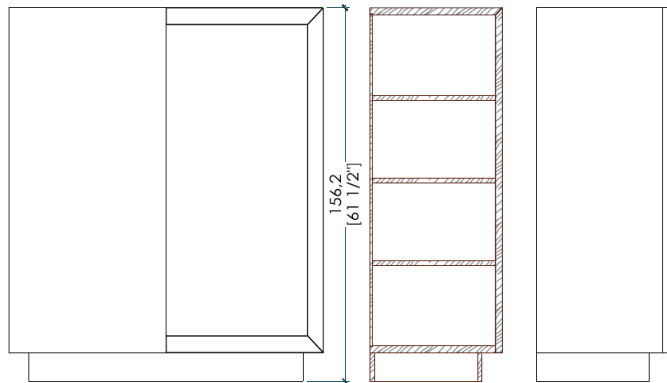

POSSIBLE CONFIGURATIONS

ML41 - High Sideboard

High wooden sideboard with 2 hinged doors equipped with 6 internal shelves. Available in all wood essences of the collection and in all RAL colors (brushed matt lacquered finish) without any price variation.

Right or Left version available