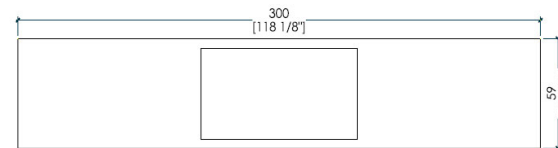

ML23 - Sideboard

Wooden sideboard with 4 external drawers and 1 big external drawer with 1 internal drawer.

Available in all wood essences of the collection and in all RAL colors (brushed matt lacquered finish) without any price variation.