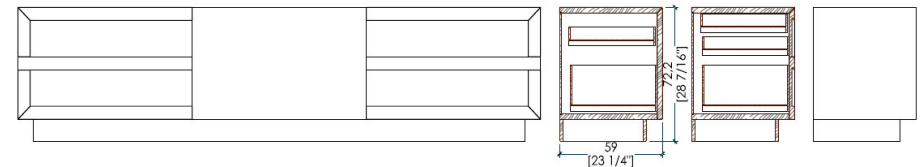

ML23 - Sideboard

Wooden sideboard with 4 external drawers and 1 big external drawer with 1 internal drawer.

Available in all wood essences of the collection and in all RAL colors (brushed matt lacquered finish) without any price variation.