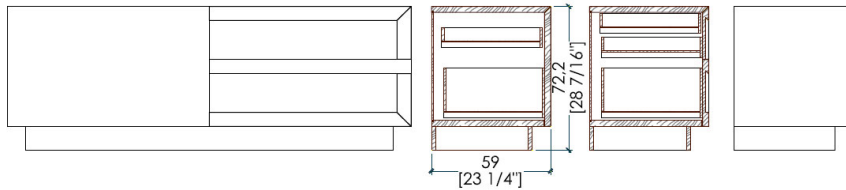

ML22 - Sideboard

Wooden sideboard with 2 external drawers and 1 big external drawer with 1 internal drawer.

Available in all wood essences of the collection and in all RAL colors (brushed matt lacquered finish) without any price variation.

Right or Left version available