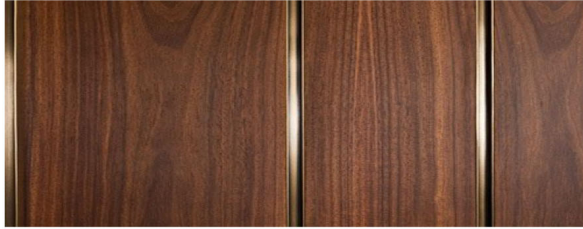

Line Channels

Burnished Brass Channels