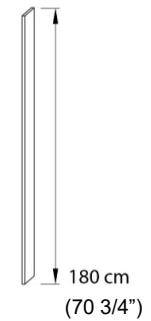

## columns handles

Shelves

Movable Shelf

Movable Shelf with LED

Acid Etched Crystal Shelf

Smoked Crystal Shelf

Sloping Shoe Rack Shelf

**Shelves**  
 Thickness: Wood 1"  
 Glass 3/8"  
 Depth: 22 1/2"  
 Widths: 16 3/4"  
 22 5/8 "  
 34 1/2"  
 40 3/8"  
 46 1/4"

Shoe Rack Drawer

Height: 7 1/2"  
 Depth: 19 5/8"  
 Widths: 13 3/8"  
 19 1/4 "  
 31 1/8"  
 37"  
 42 7/8"

Finishes:

- Silver
- Bronze

Widths: 13 3/4"  
 19 5/8"

Heights: 66 7/8"  
 82 5/8"  
 98 3/8"  
 114 1/8"

Mirror fixed on interior side of hinged door.

Internal Drawers

Height : 3 7/8"

Height : 5 3/4"

Height : 7 1/2"

Height : 11"

Depth: 19 5/8"  
 Widths: 13 3/8"  
 19 1/4 "  
 31 1/8"  
 37"  
 42 7/8"

Internal Drawer with Crystal Front

Height : 3 7/8"

Height : 5 3/4"

Height : 7 1/2"

Height : 11"

Depth: 19 5/8"

Widths: 13 3/8"  
19 1/4"  
31 1/8"  
37"  
42 7/8"

Trouser Rack Trays

Width : 13 3/8"