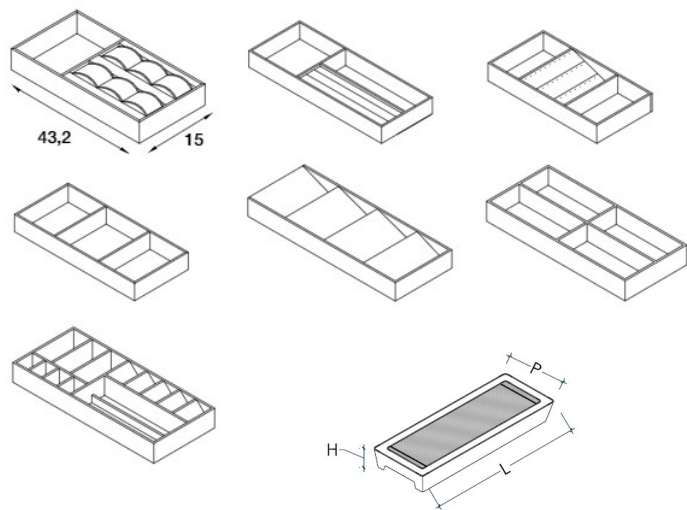

Width : 19 1/4"

Width : 31 1/8"

Width : 37"

Width : 42"

Depth: 19 5/8"

Height: 2"

Hanging Rails

Widths:  
 16 3/4"  
 22 5/8"  
 34 1/2 "  
 40 3/8"  
 46 1/4"

Chrome hanging rail

Widths:  
 22 5/8"  
 34 1/2 "  
 40 3/8"  
 46 1/4"

Pull down hanging rail

Note: For LED lighting, see page 10

Jewelry / Trays / Perfumer

Hangers

LED Lighting

LED Bar Fixed in the side panel.  
120LED/m - warm light