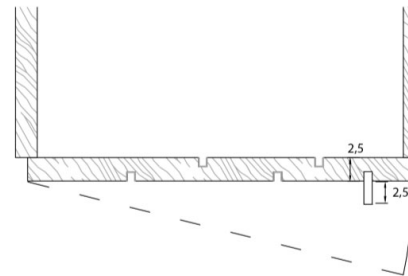

## columns handles

Shelves

Movable Shelf

Movable Shelf with LED

Acid Etched Crystal Shelf

Smoked Crystal Shelf

Sloping Shoe Rack Shelf

**Shelves**  
 Thickness: Wood 1"  
 Glass 3/8"  
 Depth: 22 1/2"  
 Widths: 16 3/4"  
 22 5/8 "  
 34 1/2"  
 40 3/8"  
 46 1/4"