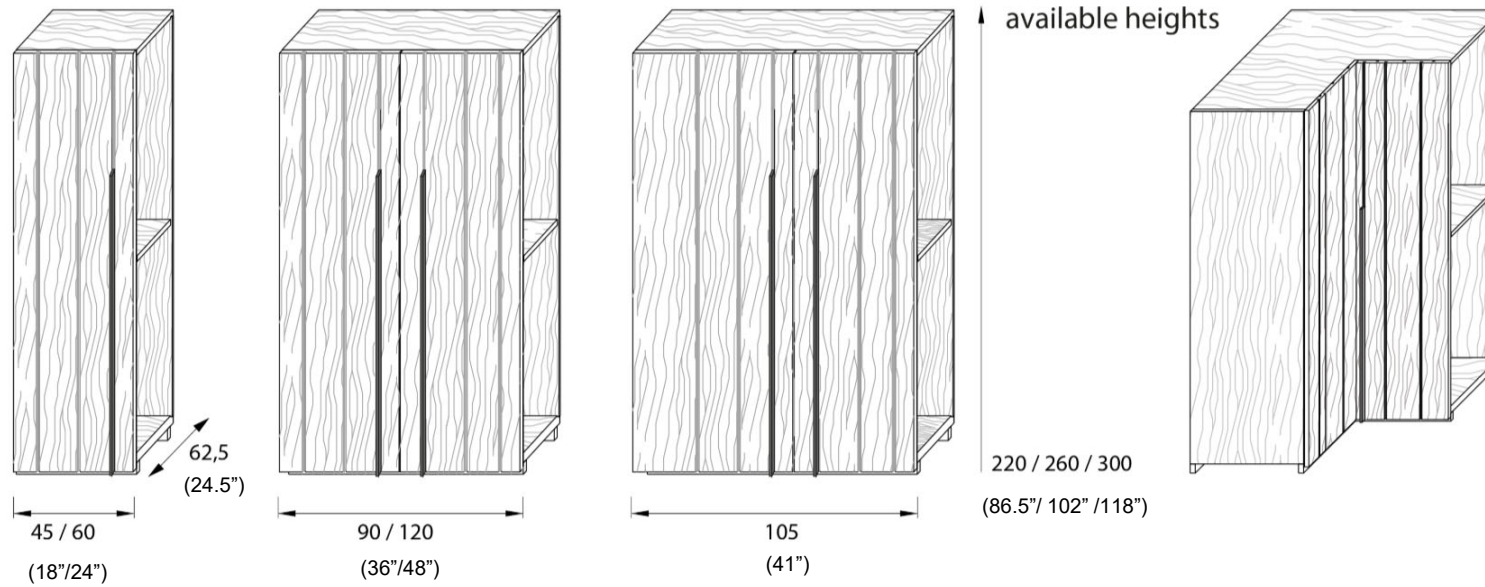

CABINET MODULES