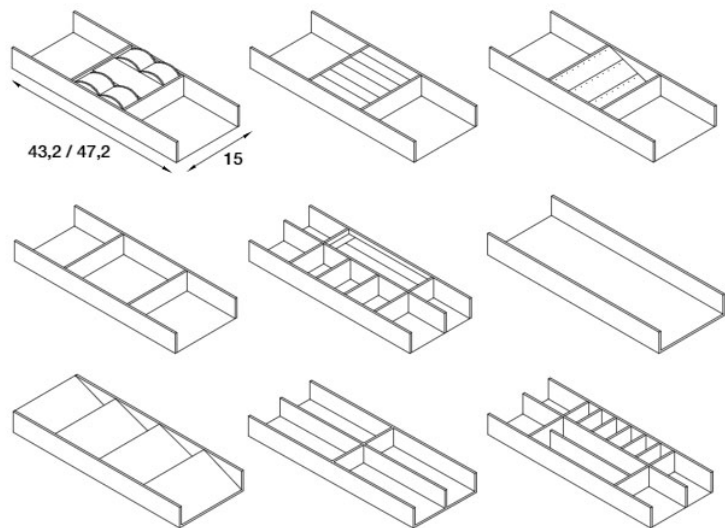

Width : 19 1/4"

Width : 31 1/8"

Width : 37"

Width : 42"

Depth: 19 5/8"

Height: 2"

Hanging Rails

Widths:  
 16 3/4"  
 22 5/8"  
 34 1/2 "  
 40 3/8"  
 46 1/4"

Chrome hanging rail

Widths:  
 22 5/8"  
 34 1/2 "  
 40 3/8"  
 46 1/4"

Pull down hanging rail

Note: For LED lighting, see page 10

Jewelry / Trays / Perfumer

Hangers

LED Lighting

LED Bar Fixed in the side panel.  
120LED/m - warm light