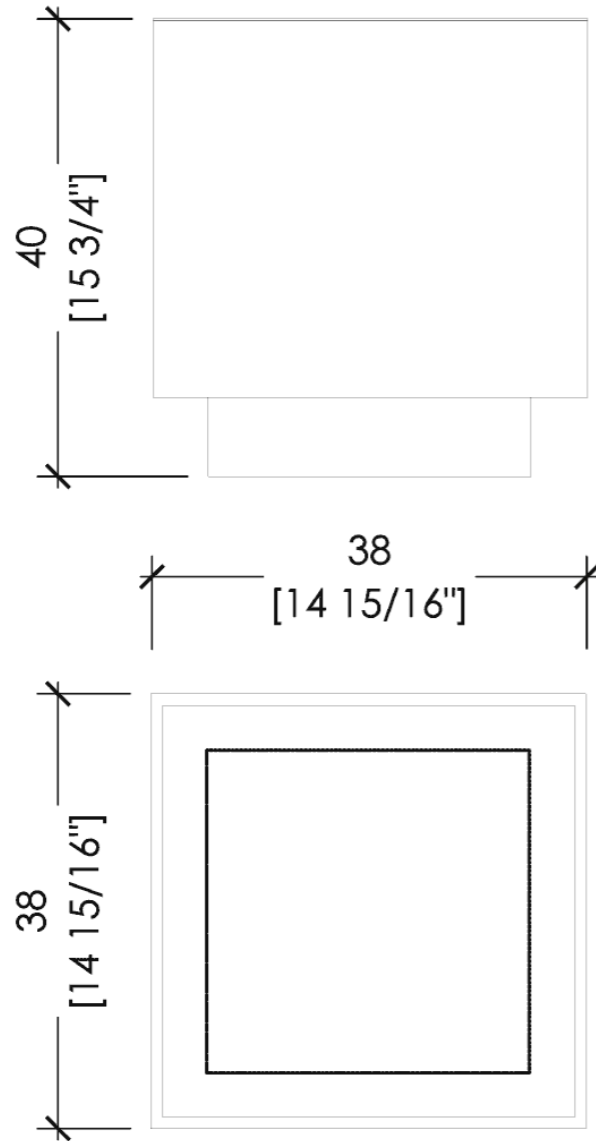

FINISH

Burnished Brass

LIGHTING INCLUDED

Type: LED Base: E53 Bulb: T26

Model: BH56445

Wattage : 10 Wattage Equivalent: 90W Lumen: 1350

Color: Warm White Temperature: 2700K Cri: 100

TRANSFORMER INCLUDED

Volt IN: 220-240V * Hz: 50-60 Hz

Dimmable: Dimmer inside