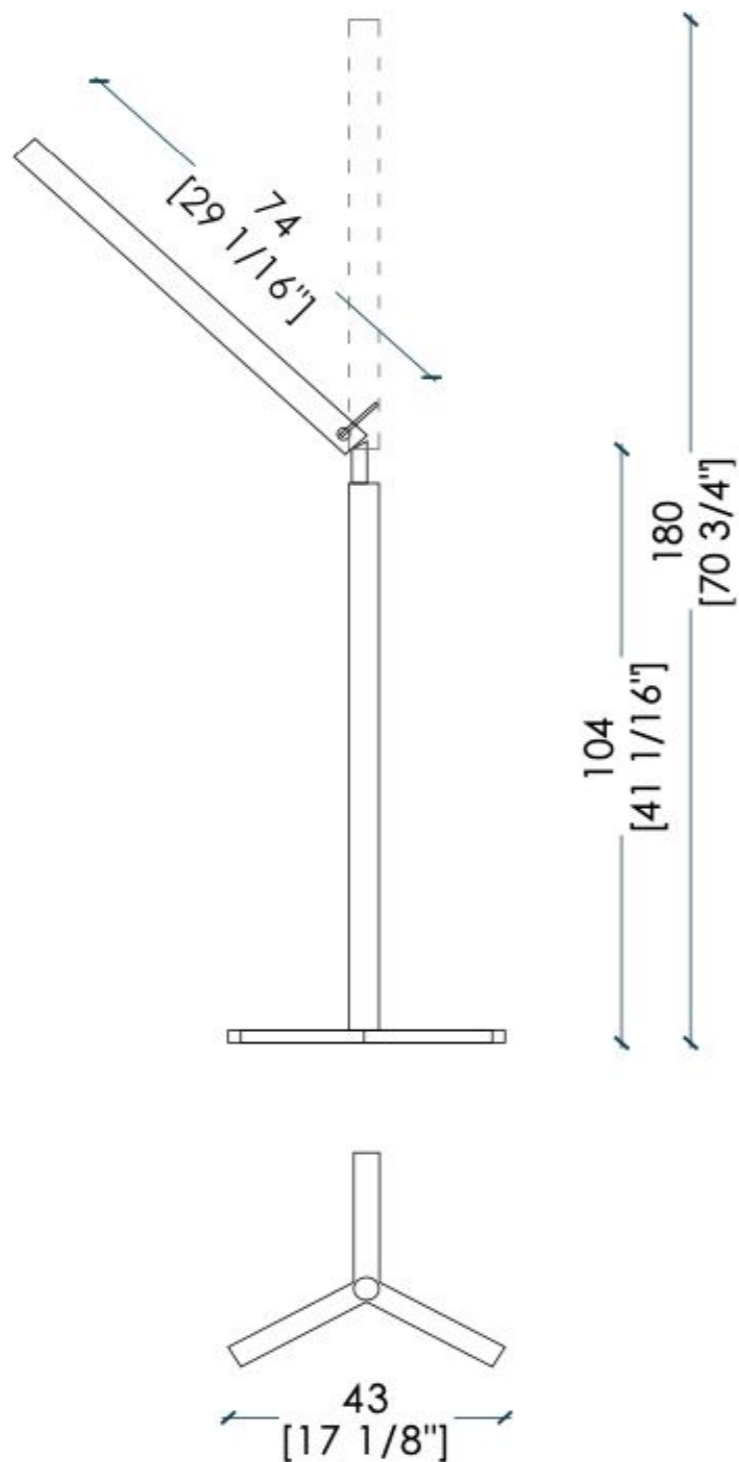

The Level lamp brass cylinder can be inclined from its hinged break point up to 90 degrees and can rotate full circle depending on its use.

This makes the light a great companion because it is usable as a sofa light, a desk light, bed side light as well as sculptural object standing next to the window.

Level Floor Lamp

Light included:

Type: LED strip
 Model: RG LUCE R600/301420-WW - 120 led/m - 14,4W/m - 1080
 Wattage: 7W Colour: Warm White Lumen: 540
 Temperature: 3000K Cri: >80

Transformer included:

Model: Mean Well APV-16-24 Volt IN: 100-240V
 Volt OUT: 24V Hz: 50-60 Hz
 Not dimmable