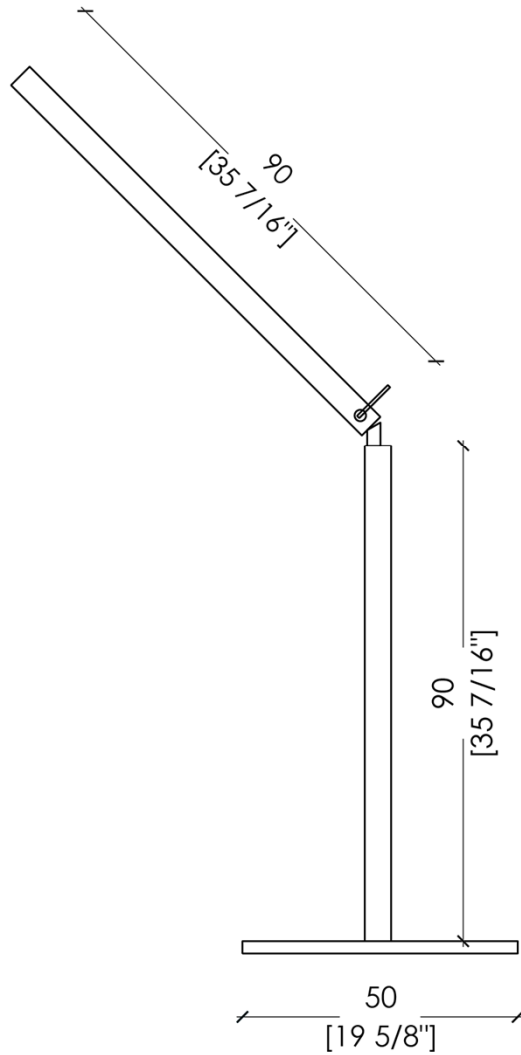

SPECIFICATIONS

Tubo Sospensione