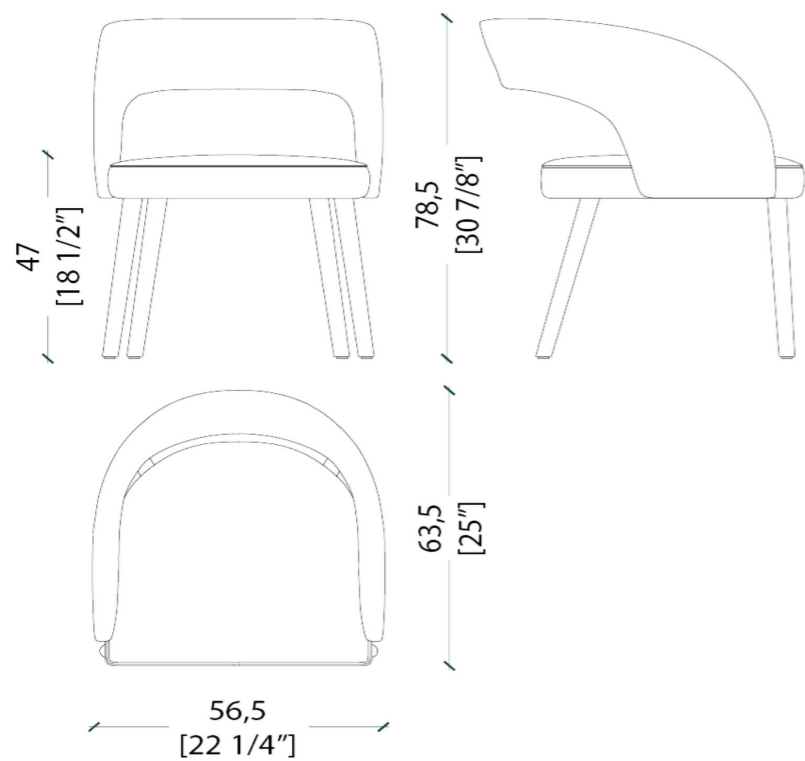

LV 102 CHAIR