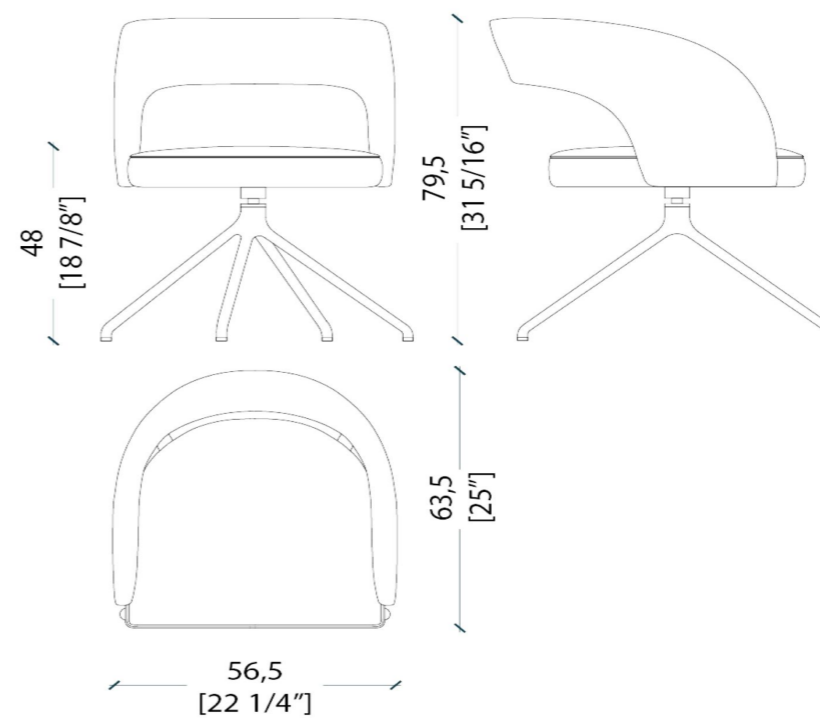

LV 102 CHAIR