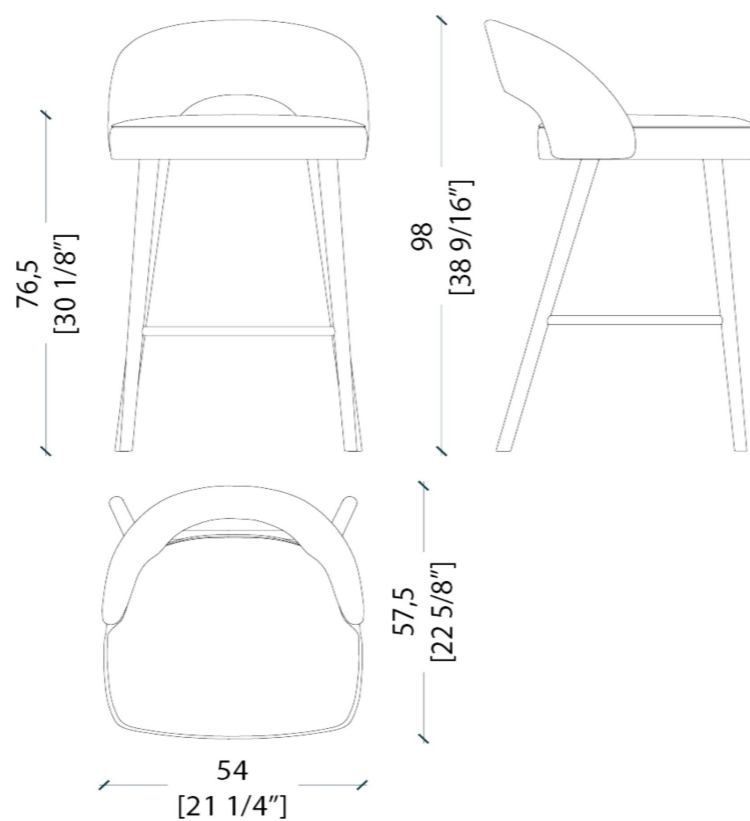

LV 102 CHAIR

LV 102 CHAIR

LV 102 HIGH STOOL

WOODEN STRUCTURE

Wood dyed Rosewood

Wood dyed Teak

Wood dyed Wenge

Wood dyed "Termocotto" Oak