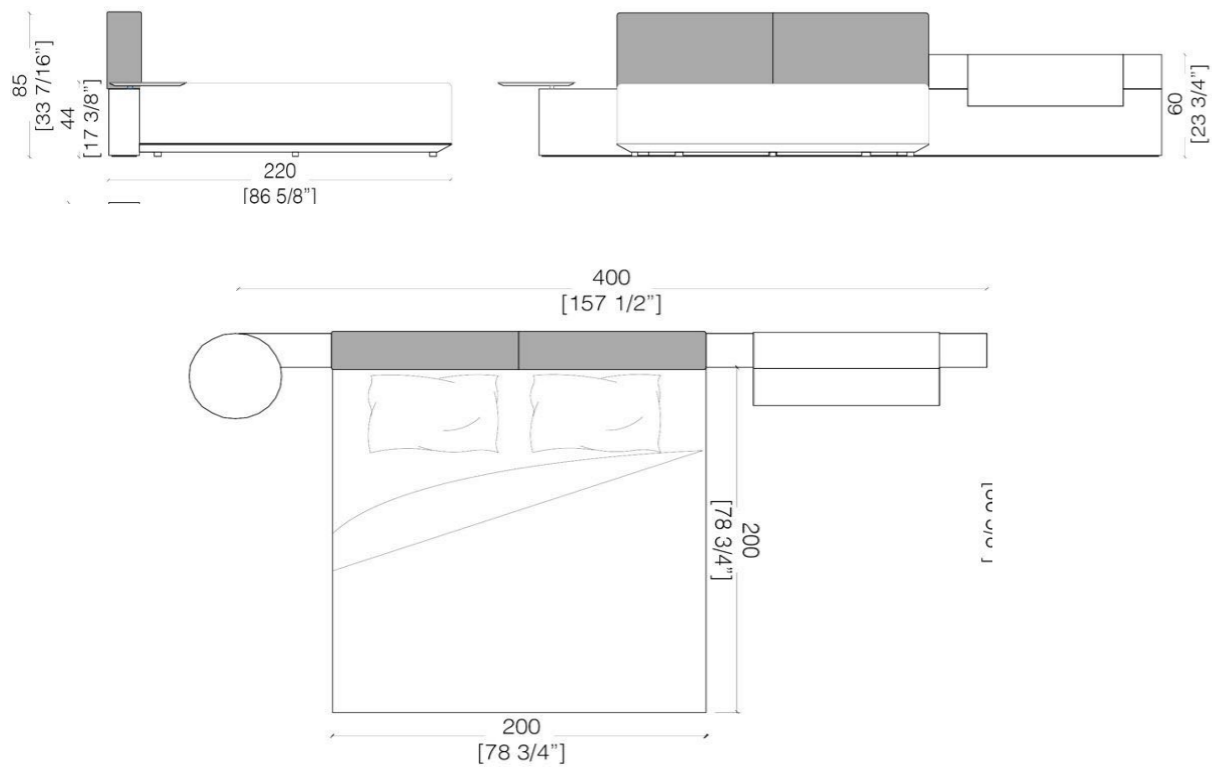

SY 12 SYMPHONY BED

SY 10 SYMPHONY BED