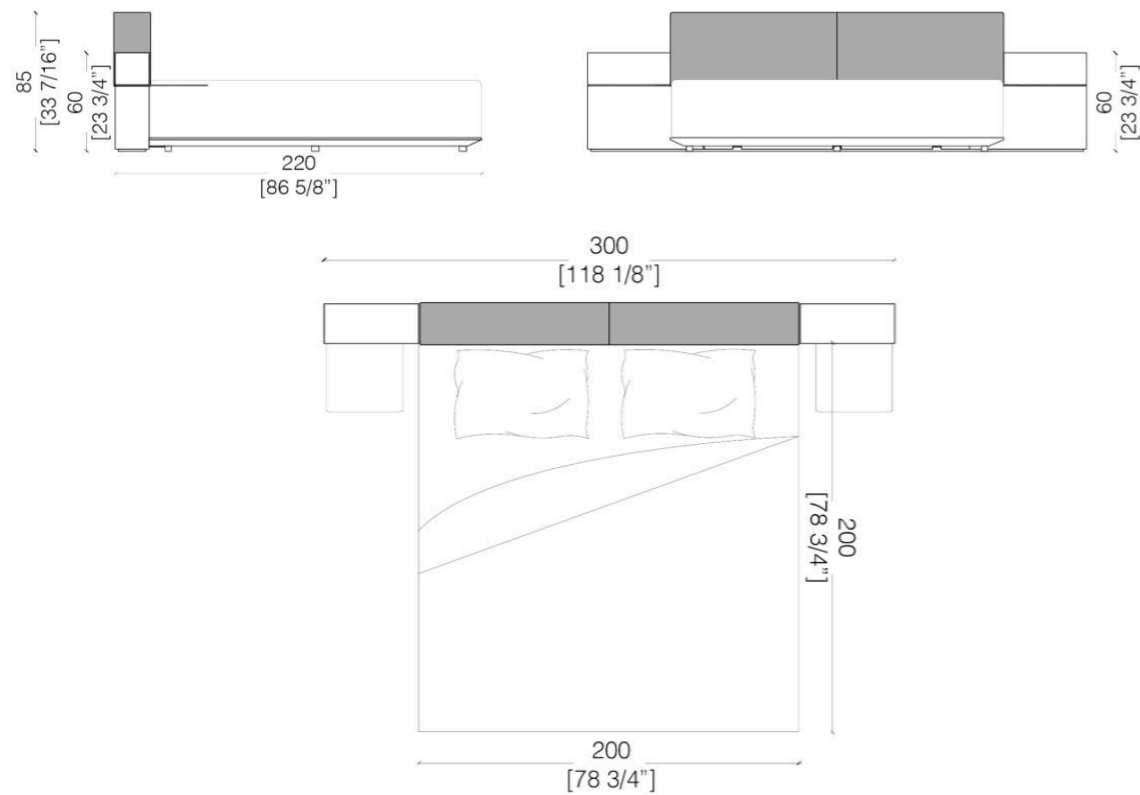

SY 21 NICHE SHELF