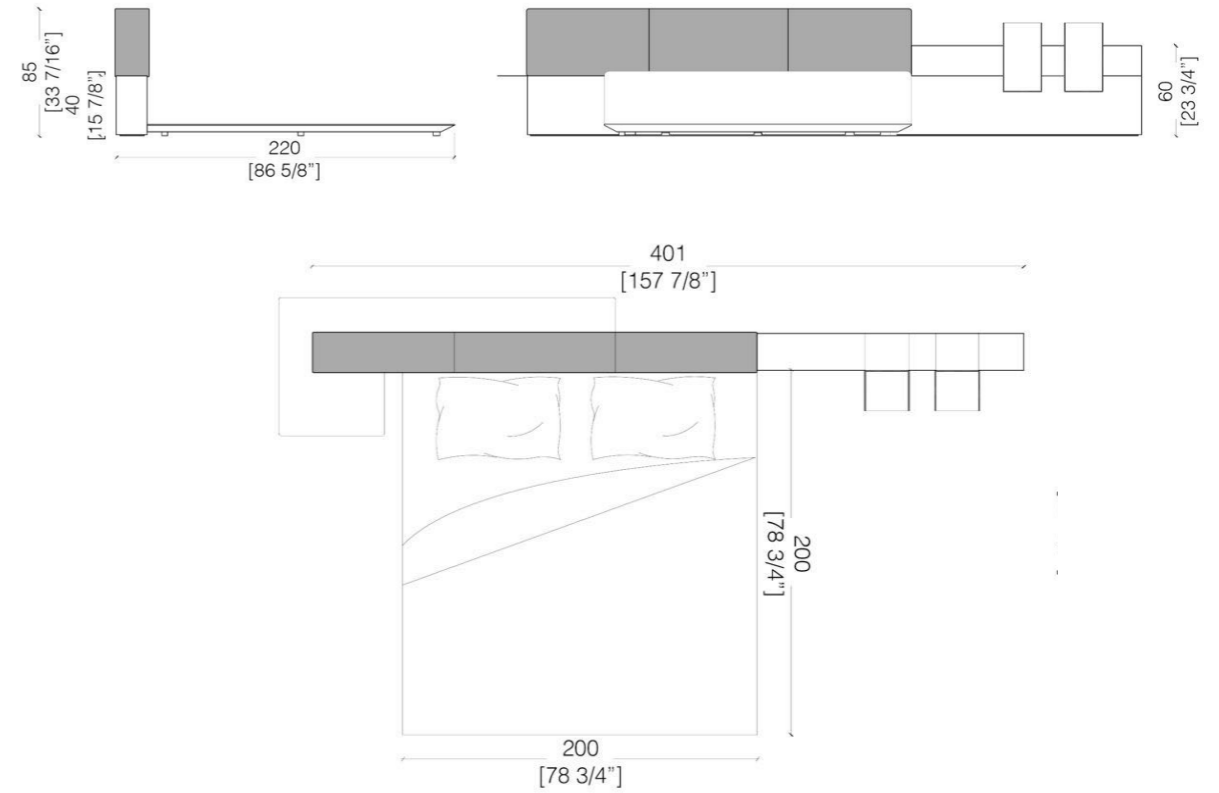

SY 11 SYMPHONY BED