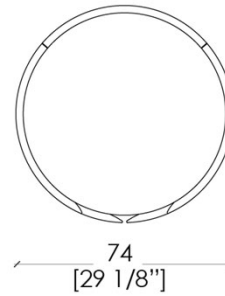

BRUSHED MATTE LACQUERED