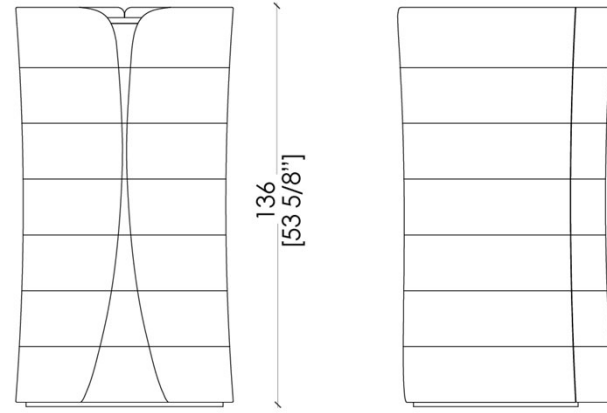

BRUSHED MATTE LACQUERED