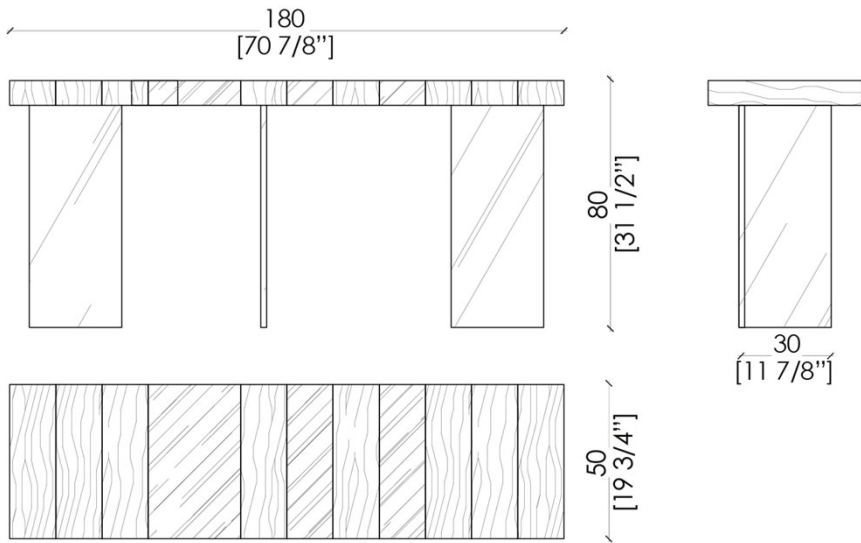

Wood and crystal top