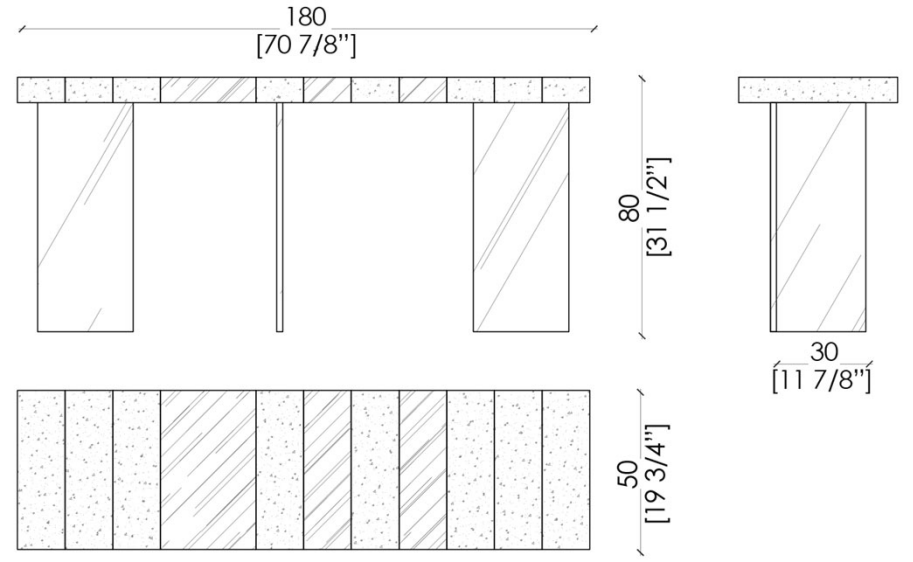

Marble and crystal top