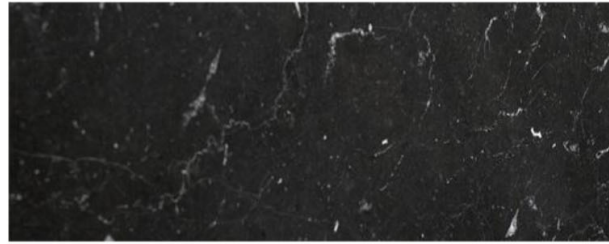

Wood and crystal top

Marble and crystal top

MARBLES

Port Laurent Spazzolato

Nero Marquinia

Carrara Bianco

SPECIAL WOODS

Zircote

"Faggio Antico"

Rosewood "India"

Stone Oak "Carbone"

Stone Oak "Tabacco"

PLAIN WOODS

Maple

Oak

Cherrywood