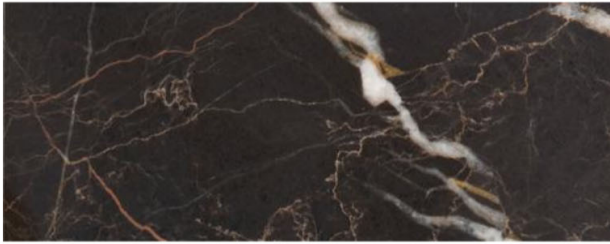

The perfect and meticulous attention to detail between the modules of different finishes makes the surface of the console smooth and gives the feeling that the two materials are in perfect fusion with each other.

Wood and crystal top

Marble and crystal top

MARBLES

Port Laurent Spazzolato

Nero Marquinia

Carrara Bianco

SPECIAL WOODS

Zircote