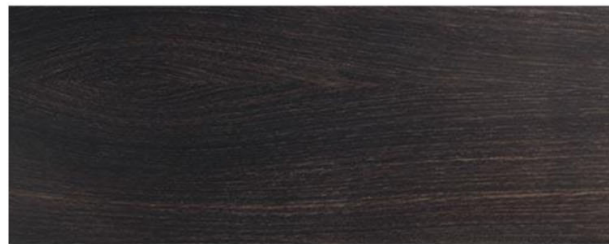

Wood and crystal top

Marble and crystal top

MARBLES

Port Laurent Spazzolato

Nero Marquinia

Carrara Bianco

SPECIAL WOODS

Zircote

"Faggio Antico"

Rosewood "India"

Stone Oak "Carbone"

Stone Oak "Tabacco"

PLAIN WOODS

Maple

Oak

Cherrywood