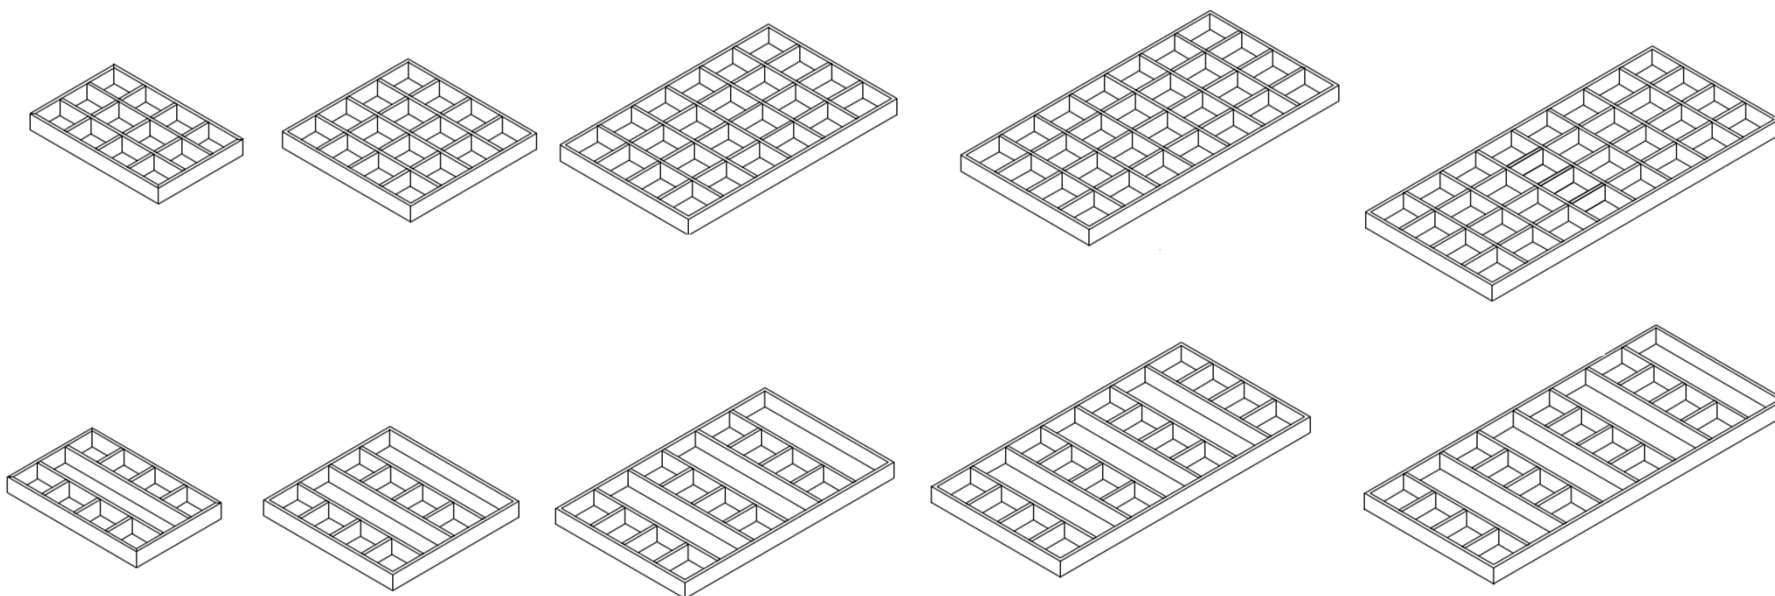

Width : 31 1/8"

Width : 37"

Width : 42"

Depth: 19 5/8"

Height: 2"

Wooden Tie and Belt rack

Width : 13 3/8"

Width : 19 1/4"