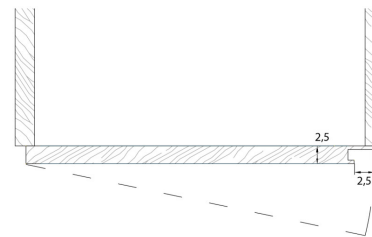

CABINET MODULES

doors

handles detail

handle heights