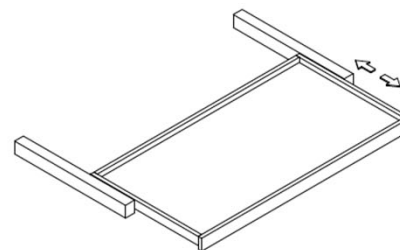

Internal Drawers

Height : 3 7/8"

Height : 5 3/4"

Height : 7 1/2"

Height : 11"

Depth: 19 5/8"
 Widths: 13 3/8"
 19 1/4 "
 31 1/8"
 37"
 42 7/8"

Internal Drawer with Crystal Front

Height : 3 7/8"

Height : 5 3/4"

Height : 7 1/2"

Height : 11"

Depth: 19 5/8"

Widths: 13 3/8"
19 1/4"
31 1/8"
37"
42 7/8"

Trouser Rack Trays

Width : 13 3/8"

Width : 19 1/4"

Width : 31 1/8"

Width : 37"

Width : 42"

Depth: 19 5/8"

Height: 2"

Wooden Tie and Belt rack

Width : 13 3/8"

Width : 19 1/4"