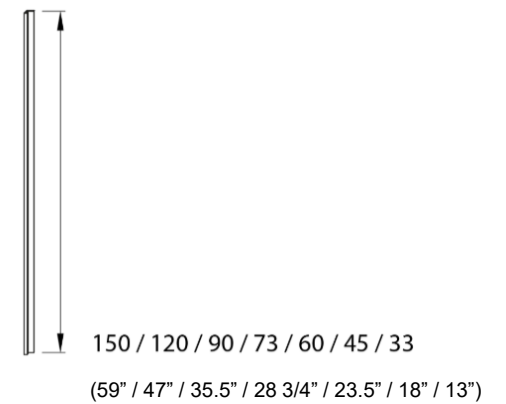

handle heights