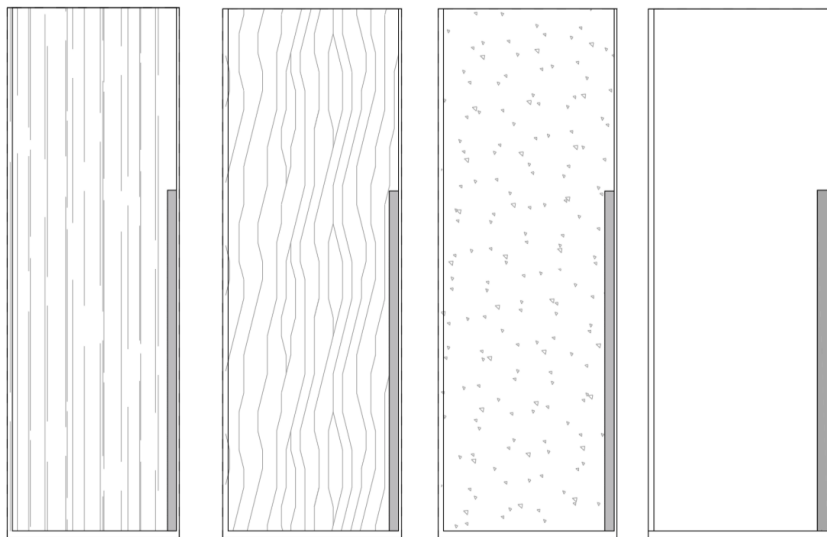

doors

decor

wood veneer

lacquered

fabric

handles detail