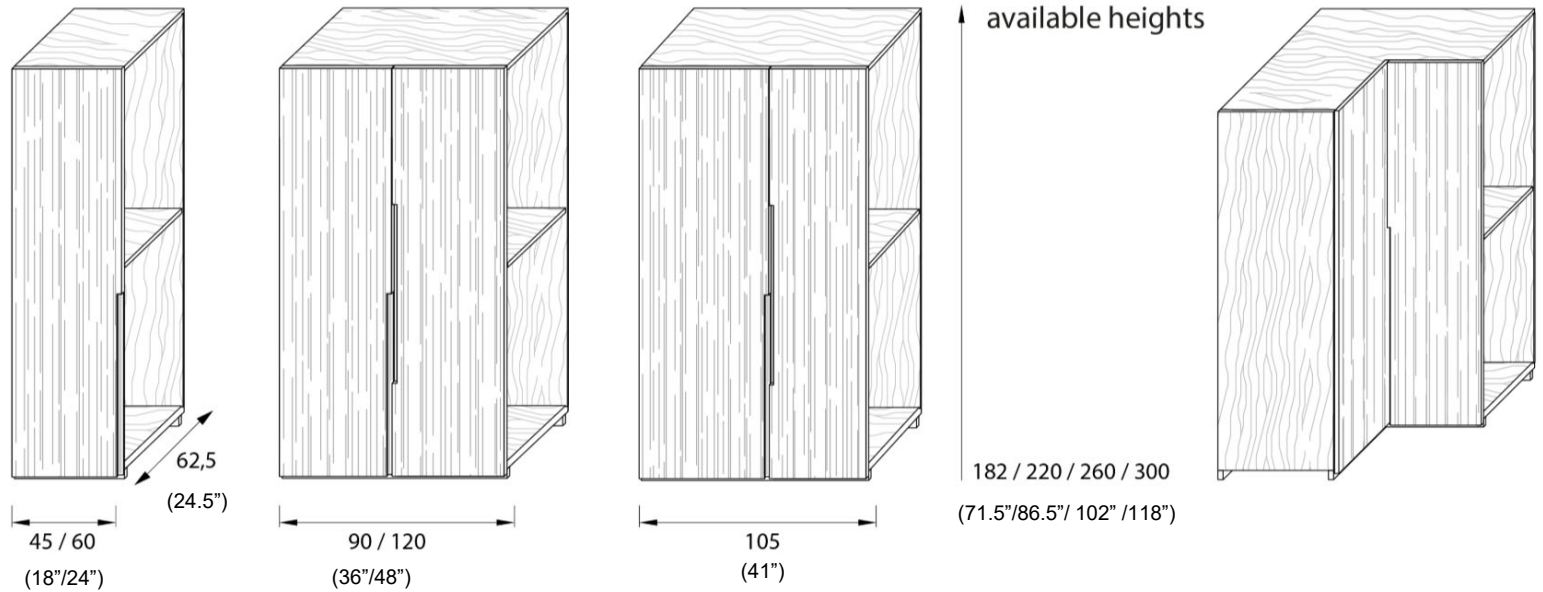

CABINET MODULES