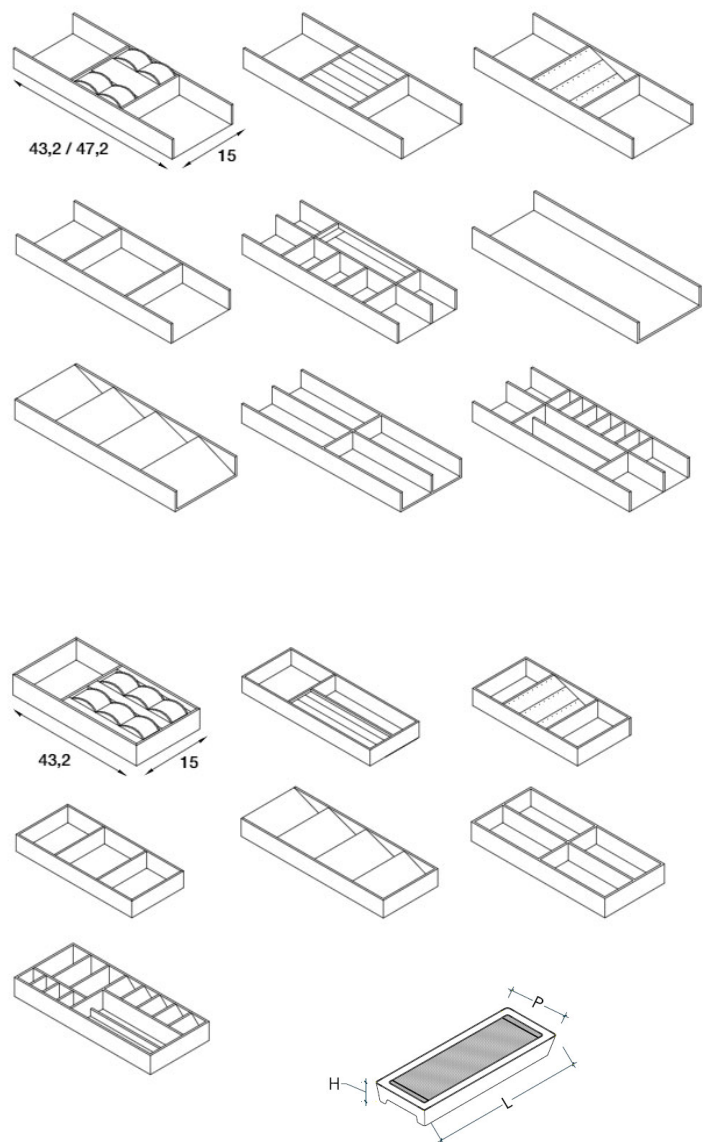

Width : 31 1/8"

Width : 37"

Width : 42"

Depth: 19 5/8"

Height: 2"

Wooden Tie and Belt rack

Width : 13 3/8"

Width : 19 1/4"

Width : 31 1/8"

Width : 37"

Width : 42"

Depth: 19 5/8"

Height: 2"

Hanging Rails

Widths:
 16 3/4"
 22 5/8"
 34 1/2 "
 40 3/8"
 46 1/4"

Chrome hanging rail

Widths:
 22 5/8"
 34 1/2 "
 40 3/8"
 46 1/4"

Pull down hanging rail

Note: For LED lighting, see page 10

Jewelry / Trays / Perfumer

Niche

[W 77"_{3/4} X H 19"_{1/4} X D 14"_{3/8}]
 [W 101"_{3/8} X H 19"_{1/4} X D 14"_{3/8}]