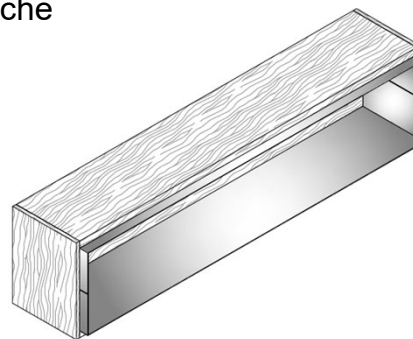

Width : 31 1/8"

Width : 37"

Width : 42"

Depth: 19 5/8"

Height: 2"

Hanging Rails

Widths:
 16 3/4"
 22 5/8"
 34 1/2 "
 40 3/8"
 46 1/4"

Chrome hanging rail

Widths:
 22 5/8"
 34 1/2 "
 40 3/8"
 46 1/4"

Pull down hanging rail

Note: For LED lighting, see page 10

Jewelry / Trays / Perfumer

Niche

[W 77"_{3/4} X H 19"_{1/4} X D 14"_{3/8}]
 [W 101"_{3/8} X H 19"_{1/4} X D 14"_{3/8}]