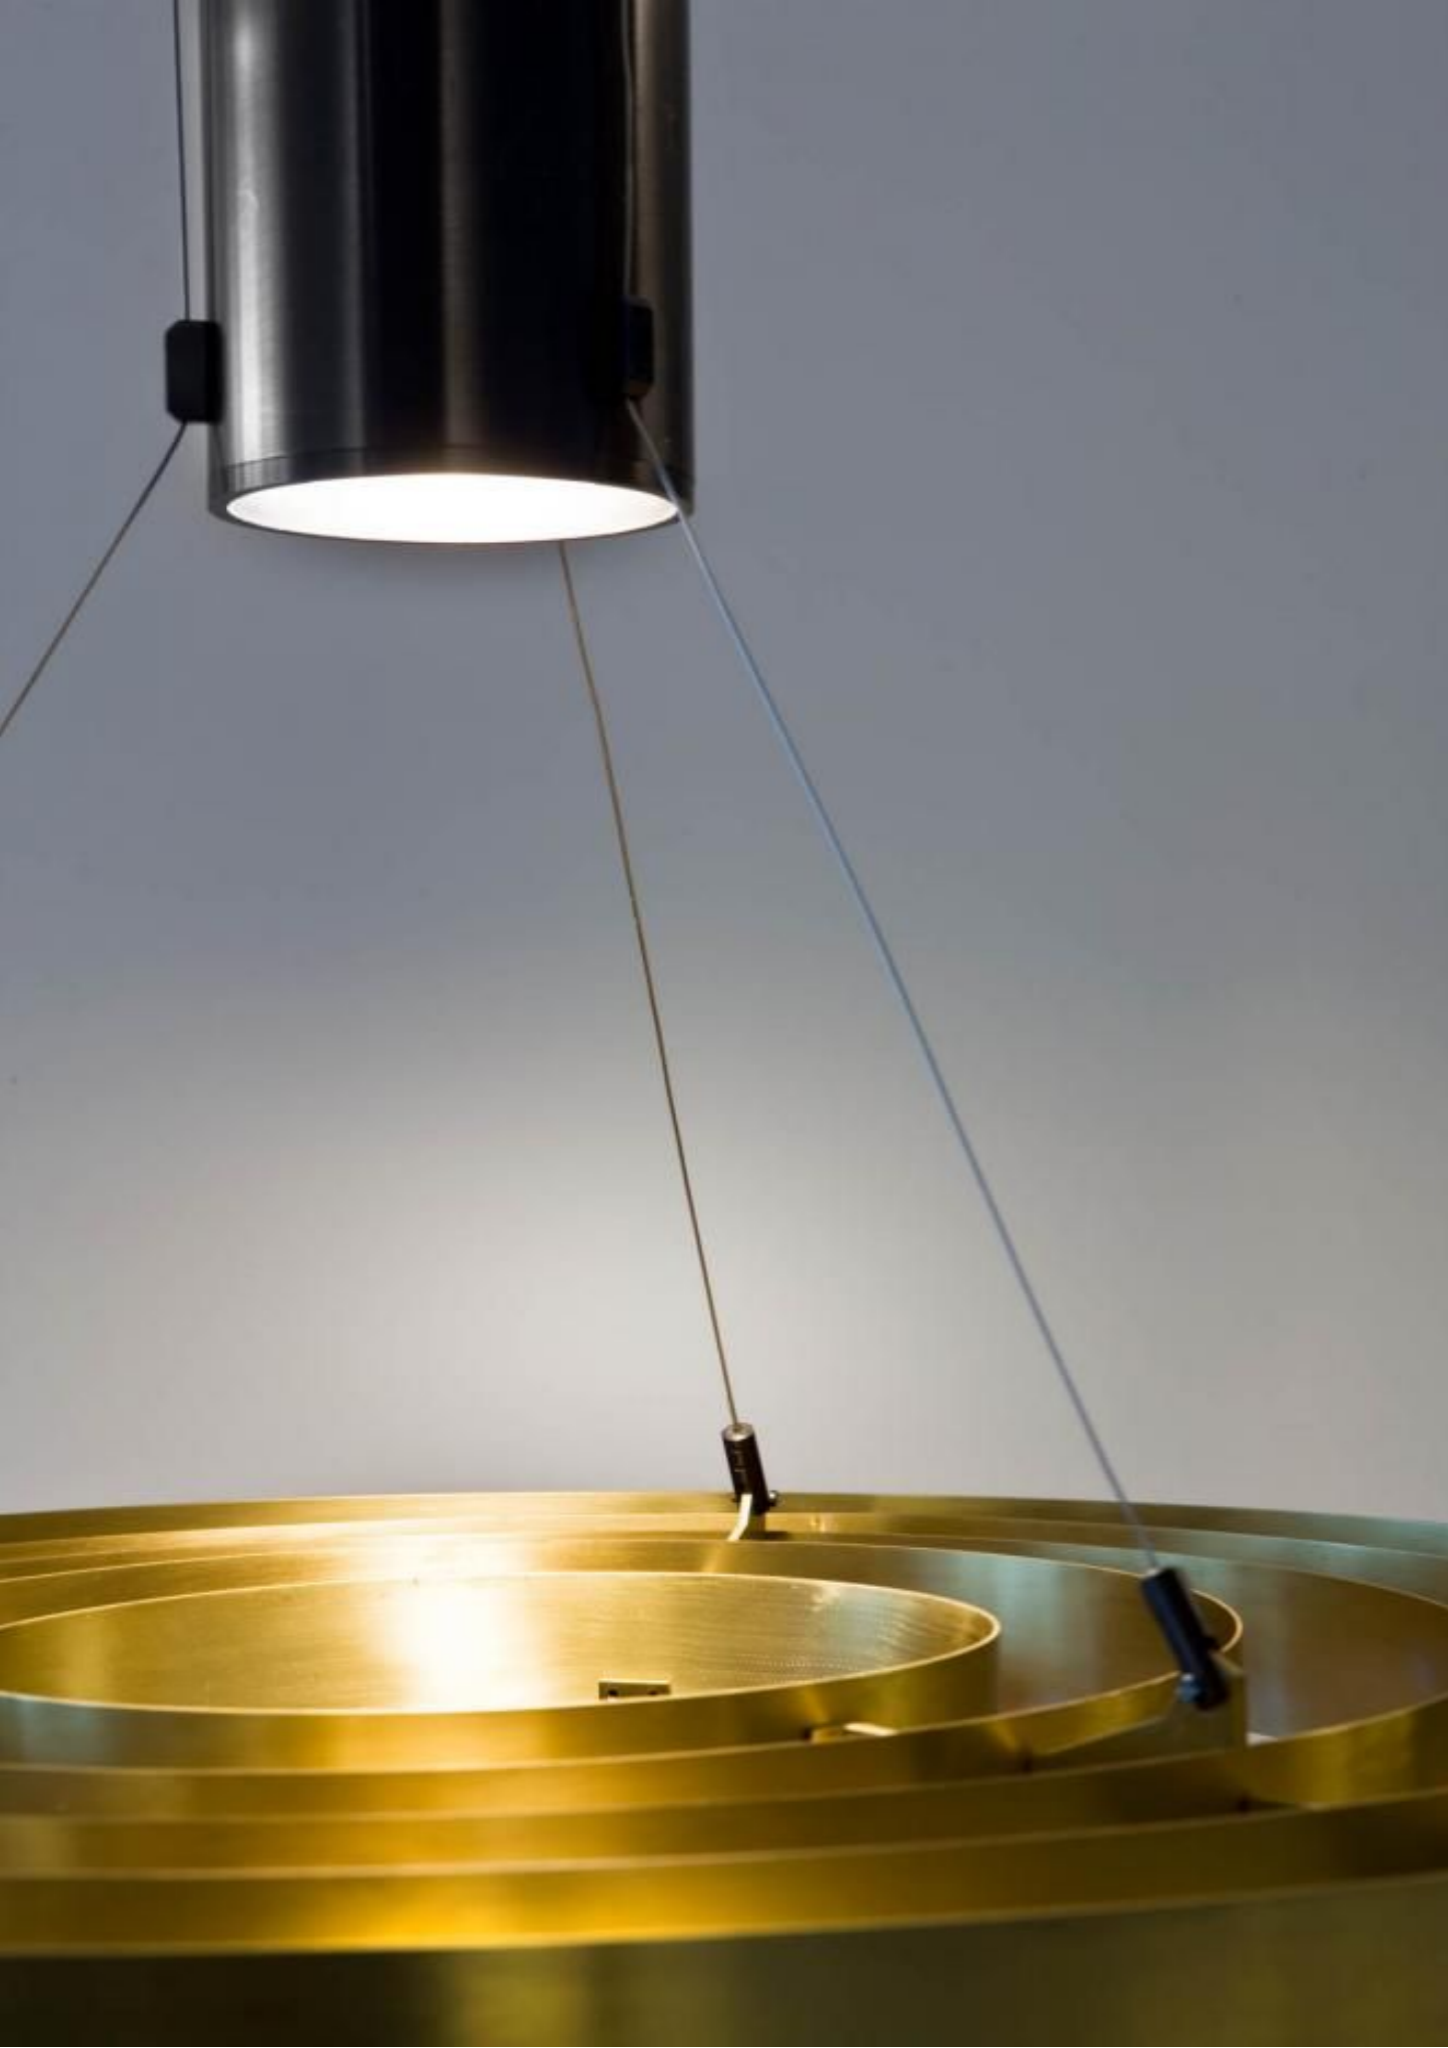

MATERIA COLLECTION

LUXURY DECOR & BESPOKE SOLUTIONS

DARK LIGHT MA 10 LAMP

LAURAMERONI
design . collection

Hanging lamp with central lighting body, steel cables and satin brass rings.

Dark Light reinterprets some office lamps commonly called "darklight" with an innovative approach.

The particular structure of these lamps allows controlling the emission of light through the reflector creating a concentrated intensity directly under the lamp.

The optical effect of this lamp is fascinating because the light source is not visible from a distance, and, only approaching, the light is revealed.

MATERIA COLLECTION

LUXURY DECOR & BESPOKE SOLUTIONS

This lamp is a masterpiece of our lighting collection for its ability to play a leading role in the setting.

The central lighting body illuminates the brass rings for a surprising effect.