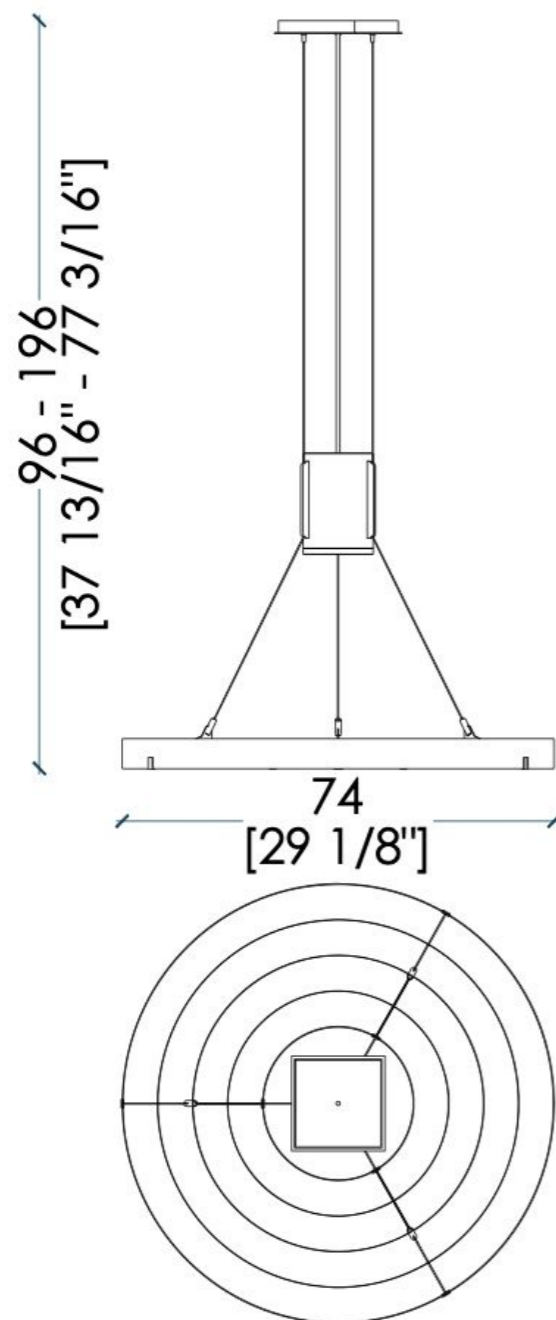

Dark Light

LIGHTING INCLUDED

Type: LED	Base: E27	Bulb: A55
Model: BH56401		
Wattage : 6W	Wattage Equivalent: 60W	Lumen: 810
Color: Warm White	Temperature: 2700K	Cri: 80

Volt IN: 220-240V* Hz: 50-60 Hz

Not Dimmable