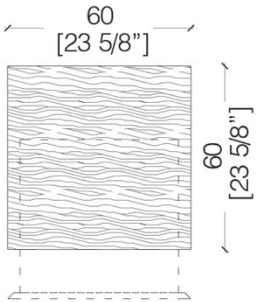

POSSIBLE CONFIGURATIONS