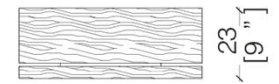

POSSIBLE CONFIGURATIONS