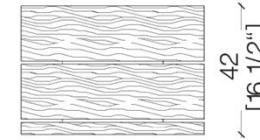

POSSIBLE CONFIGURATIONS