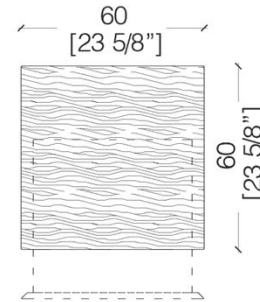

POSSIBLE CONFIGURATIONS