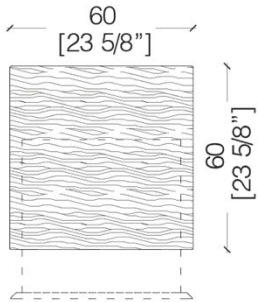

POSSIBLE CONFIGURATIONS