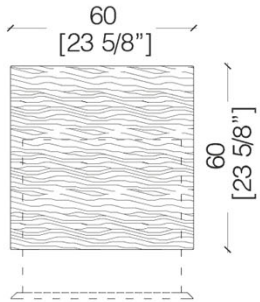

POSSIBLE CONFIGURATIONS