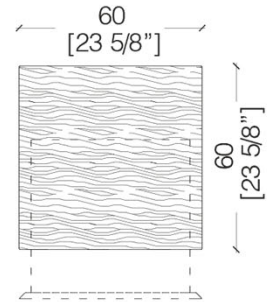

POSSIBLE CONFIGURATIONS