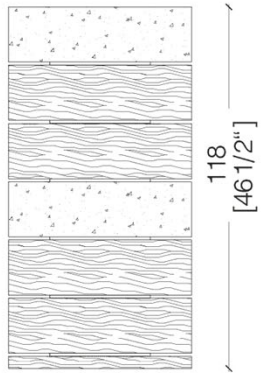

POSSIBLE CONFIGURATIONS