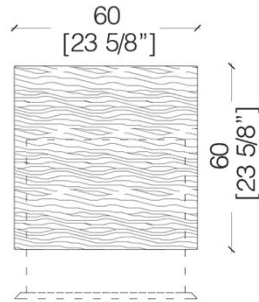

POSSIBLE CONFIGURATIONS