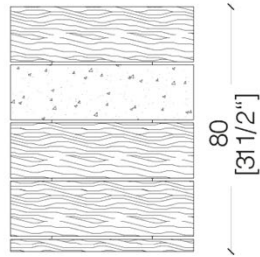

POSSIBLE CONFIGURATIONS