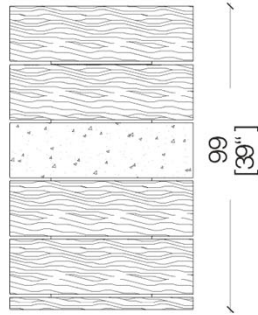

POSSIBLE CONFIGURATIONS